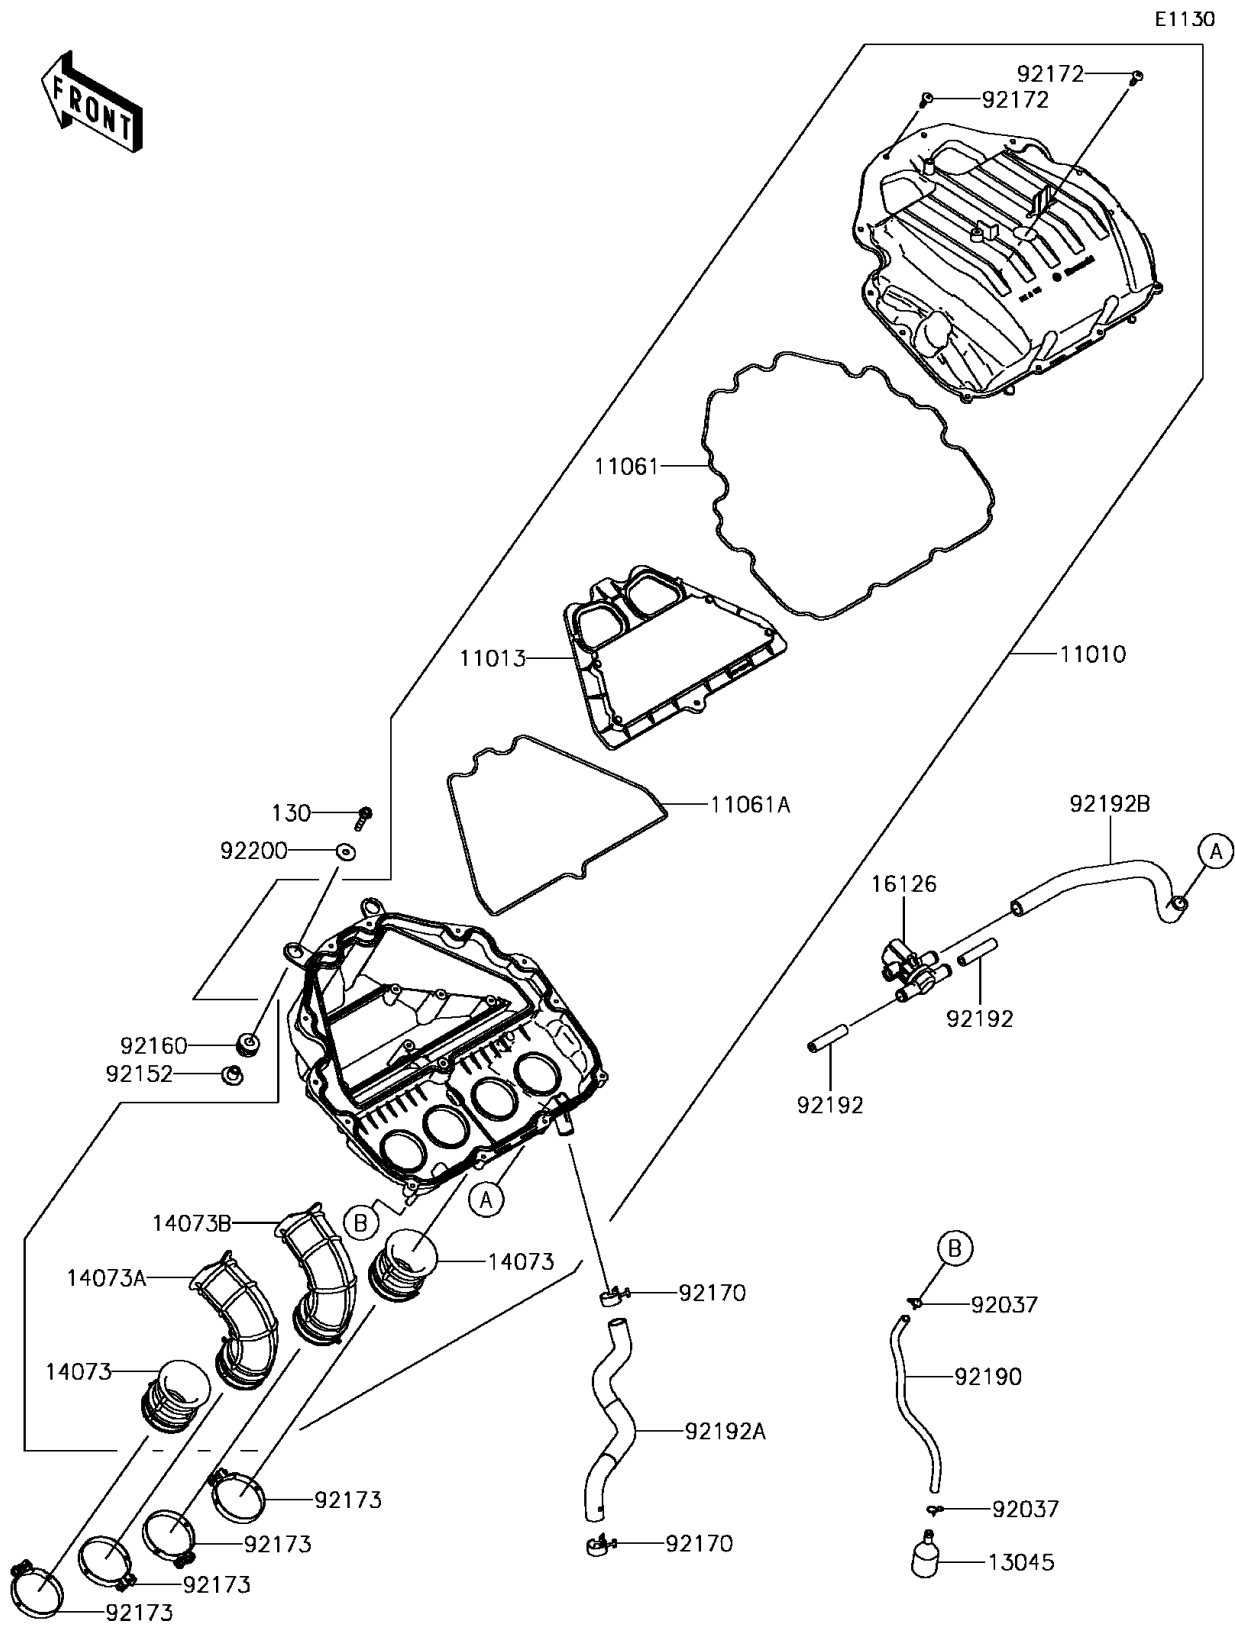

2017 Z900 ABS PARTS DIAGRAM

Air Cleaner

2017 Z900 ABS PARTS LIST

Air Cleaner

ITEM NAME	PART NUMBER	QUANTITY
BOLT-FLANGED,6X30 (Ref # 130)	130BB0630	2
FILTER-ASSY-AIR (Ref # 11010)	11010-0858	1
ELEMENT-AIR FILTER (Ref # 11013)	11013-0760	1
GASKET,CASE (Ref # 11061)	11061-1215	1
GASKET,ELEMENT (Ref # 11061A)	11061-1216	1
RECEIVER-OIL (Ref # 13045)	13045-1057	1
DUCT,#1,#4 (Ref # 14073)	14073-0852	2
DUCT,#2 (Ref # 14073A)	14073-0853	1
DUCT,#3 (Ref # 14073B)	14073-0854	1
VALVE,AIR SWITCHING (Ref # 16126)	16126-0038	1
CLAMP (Ref # 92037)	92037-1712	2
COLLAR,6.5X10.5X13.1 (Ref # 92152)	92152-0547	2
DAMPER (Ref # 92160)	92160-1162	2
CLAMP (Ref # 92170)	92170-1060	2
SCREW,TAPPING,5X20 (Ref # 92172)	92172-0483	13
CLAMP,58MM (Ref # 92173)	92173-0927	4
TUBE,6X9X300 (Ref # 92190)	92190-1253	1
TUBE,HEAD-ASV (Ref # 92192)	92192-0843	2
TUBE,BLOWBY (Ref # 92192A)	92192-1692	1
TUBE,ASV-A/C (Ref # 92192B)	92192-1693	1
WASHER,6.5X22X1.6 (Ref # 92200)	92200-1087	2