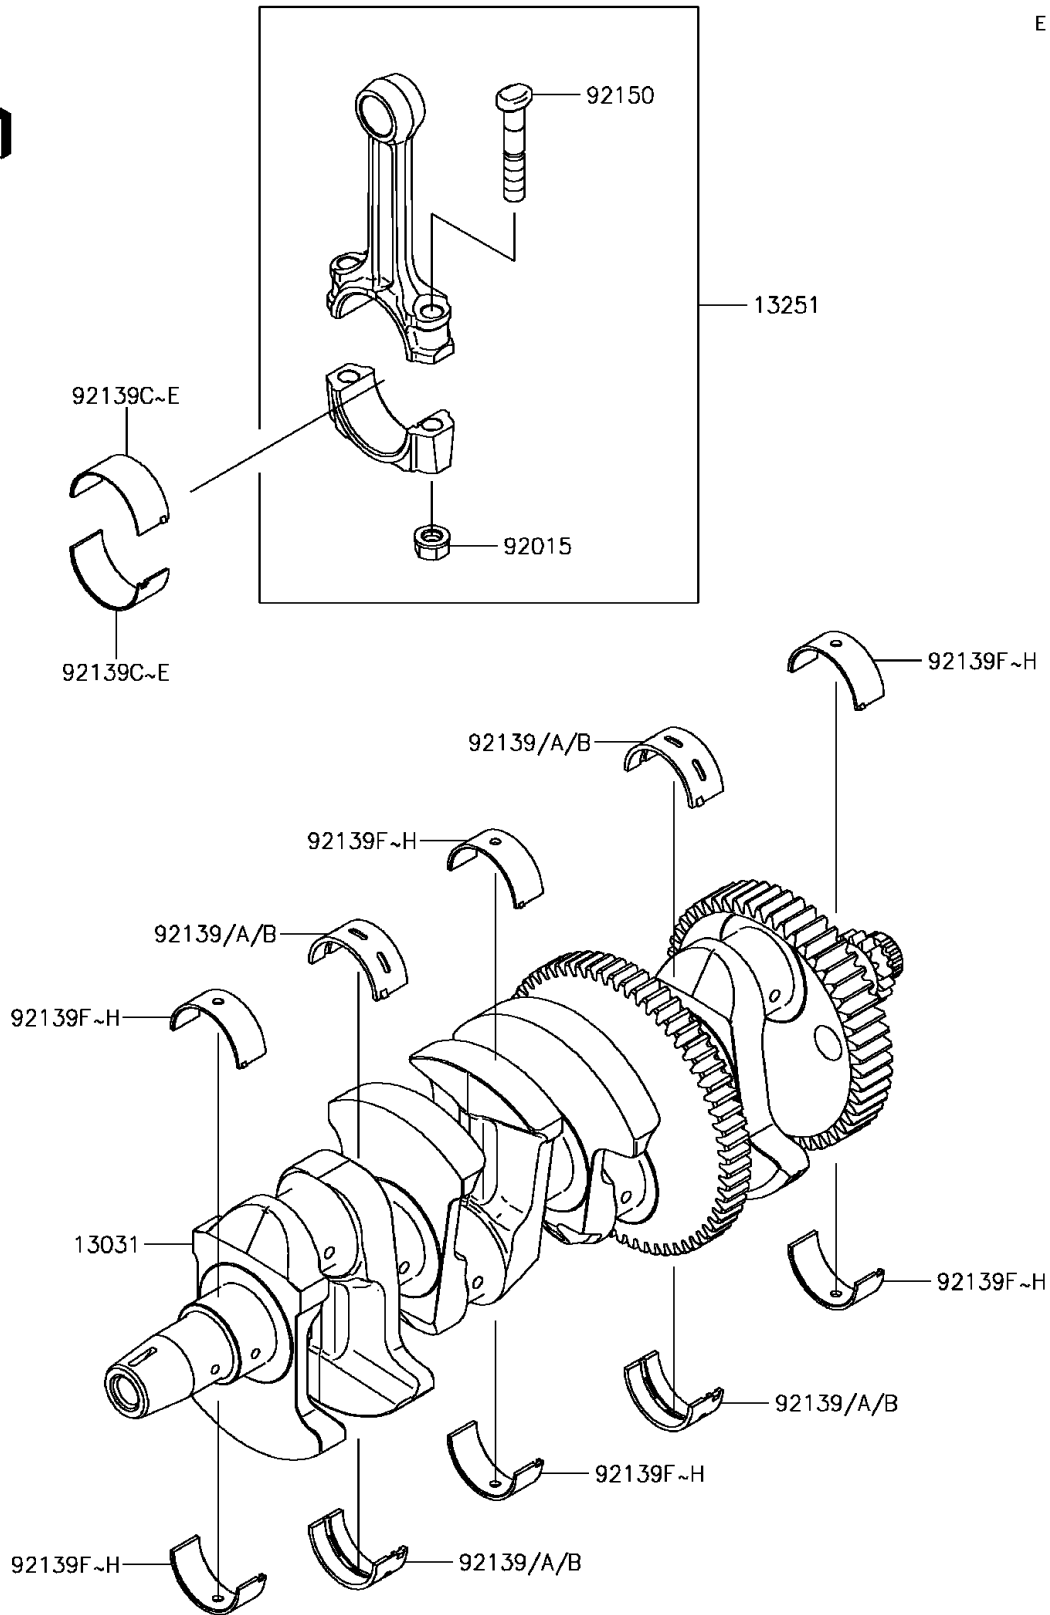

2017 Z900 ABS PARTS DIAGRAM

Crankshaft

E1321

2017 Z900 ABS PARTS LIST

Crankshaft

ITEM NAME	PART NUMBER	QUANTITY
CRANKSHAFT-COMP (Ref # 13031)	13031-0851	1
ROD-ASSY-CONNECTING,II (Ref # 13251)	13251-0726-II	4
NUT,FLANGED,8MM (Ref # 92015)	92015-1311	8
BUSHING,CRANK #2,BLUE (Ref # 92139)	92139-0032	AR
BUSHING,CRANK #2,BLACK (Ref # 92139A)	92139-0033	4
BUSHING,CRANK #2,BROWN (Ref # 92139B)	92139-0034	AR
BUSHING,CRANK PIN,BLUE (Ref # 92139C)	92139-0122	AR
BUSHING,CRANK PIN,BLACK (Ref # 92139D)	92139-0123	8
BUSHING,CRANK PIN,BROWN (Ref # 92139E)	92139-0124	AR
BUSHING,CRANK,#1,BLUE (Ref # 92139F)	92139-0217	AR
BUSHING,CRANK,#1,BLACK (Ref # 92139G)	92139-0218	6
BUSHING,CRANK,#1,BROWN (Ref # 92139H)	92139-0219	AR
BOLT,CONNECTING ROD,8MM (Ref # 92150)	92150-1216	8