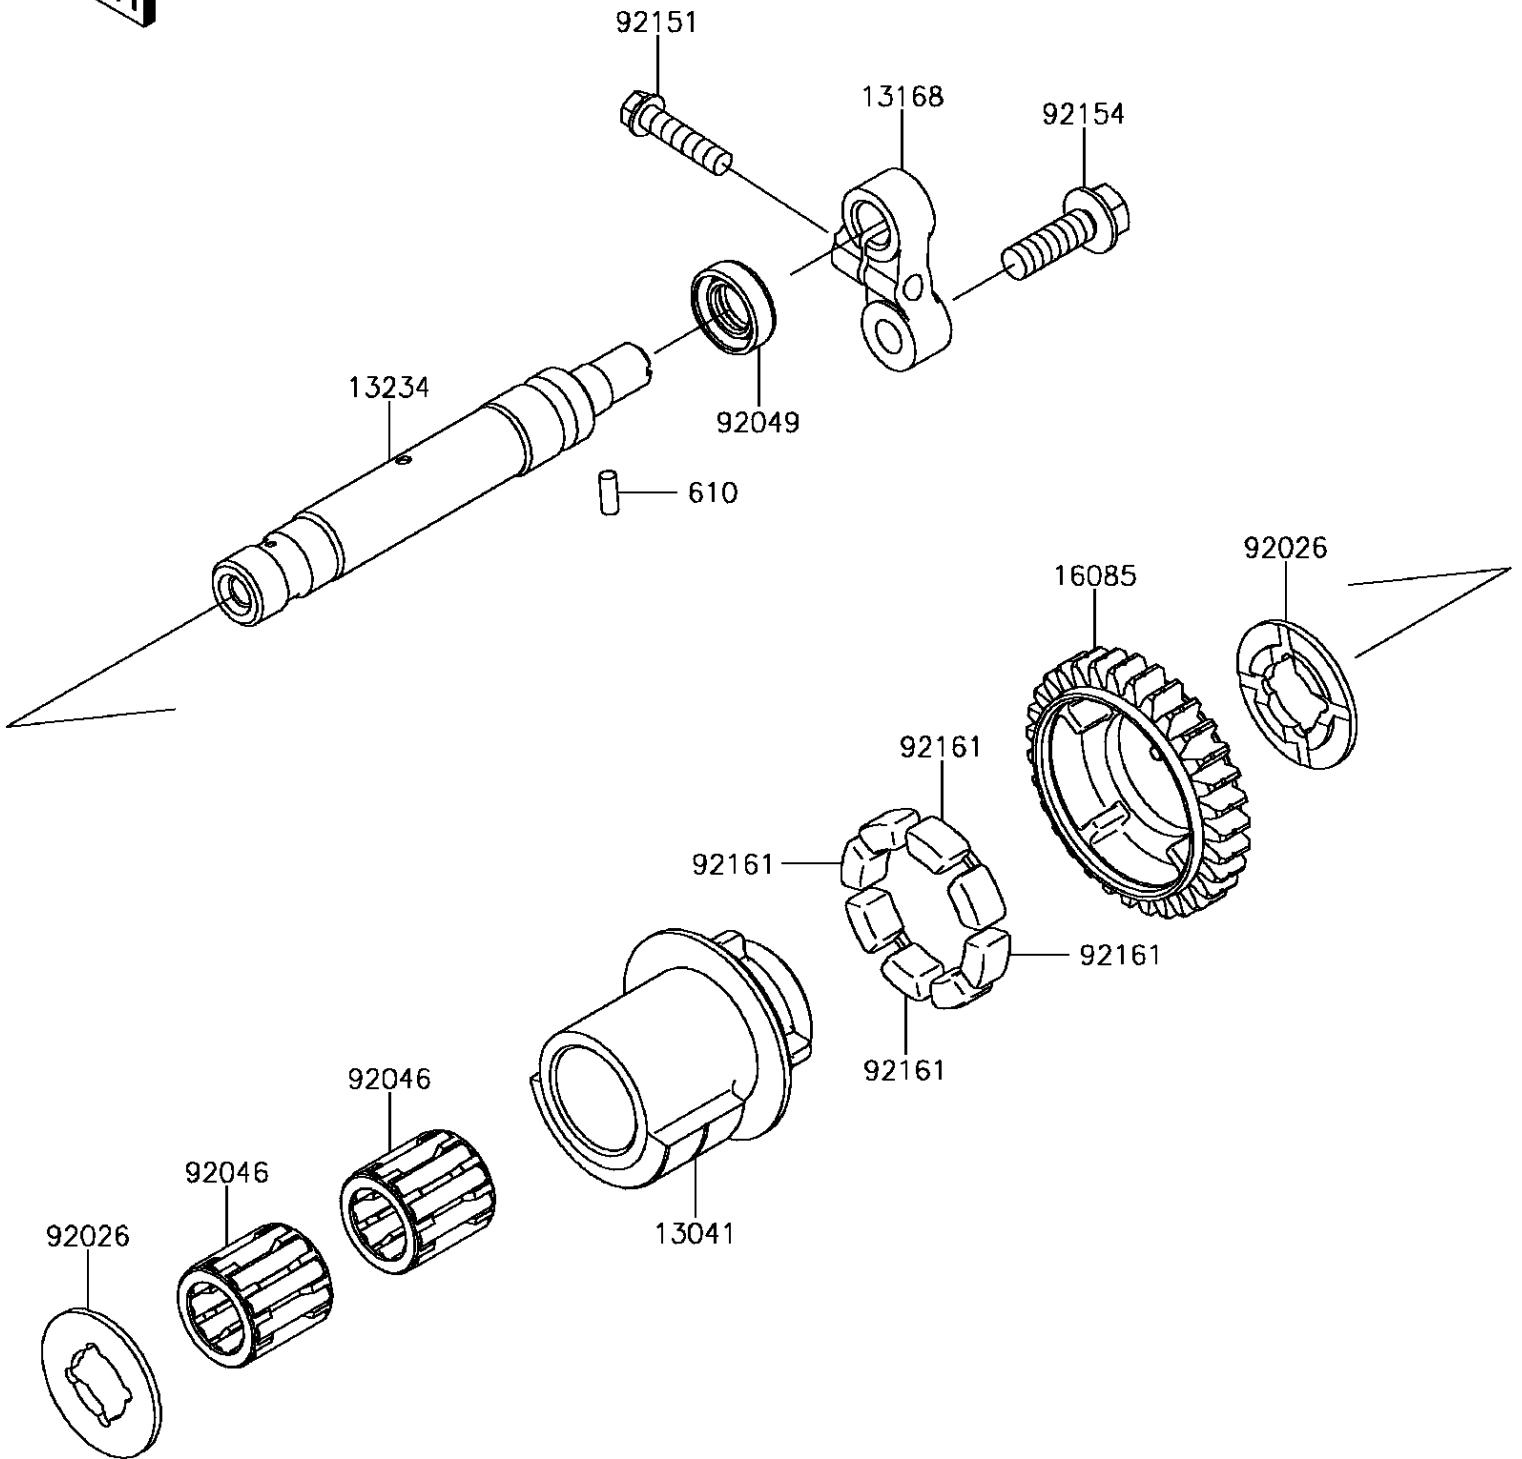

# 2017 Z900 ABS PARTS DIAGRAM

Balancer

E1323

## 2017 Z900 ABS PARTS LIST

### Balancer

ITEM NAME	PART NUMBER	QUANTITY
ROLLER,4X10 (Ref # 610)	610A0410	1
BALANCER (Ref # 13041)	13041-0559	1
LEVER (Ref # 13168)	13168-0115	1
SHAFT-COMP (Ref # 13234)	13234-0038	1
GEAR,BALANCER,31T (Ref # 16085)	16085-0134	1
SPACER (Ref # 92026)	92026-0082	2
BEARING-NEEDLE (Ref # 92046)	92046-1266	2
SEAL-OIL,TC 12X22X7 (Ref # 92049)	92049-2204	1
BOLT,FLANGED-SMALL,6X25 (Ref # 92151)	92151-1930	1
BOLT,FLANGED,8X25 (Ref # 92154)	92154-0413	1
DAMPER (Ref # 92161)	92161-1055	4