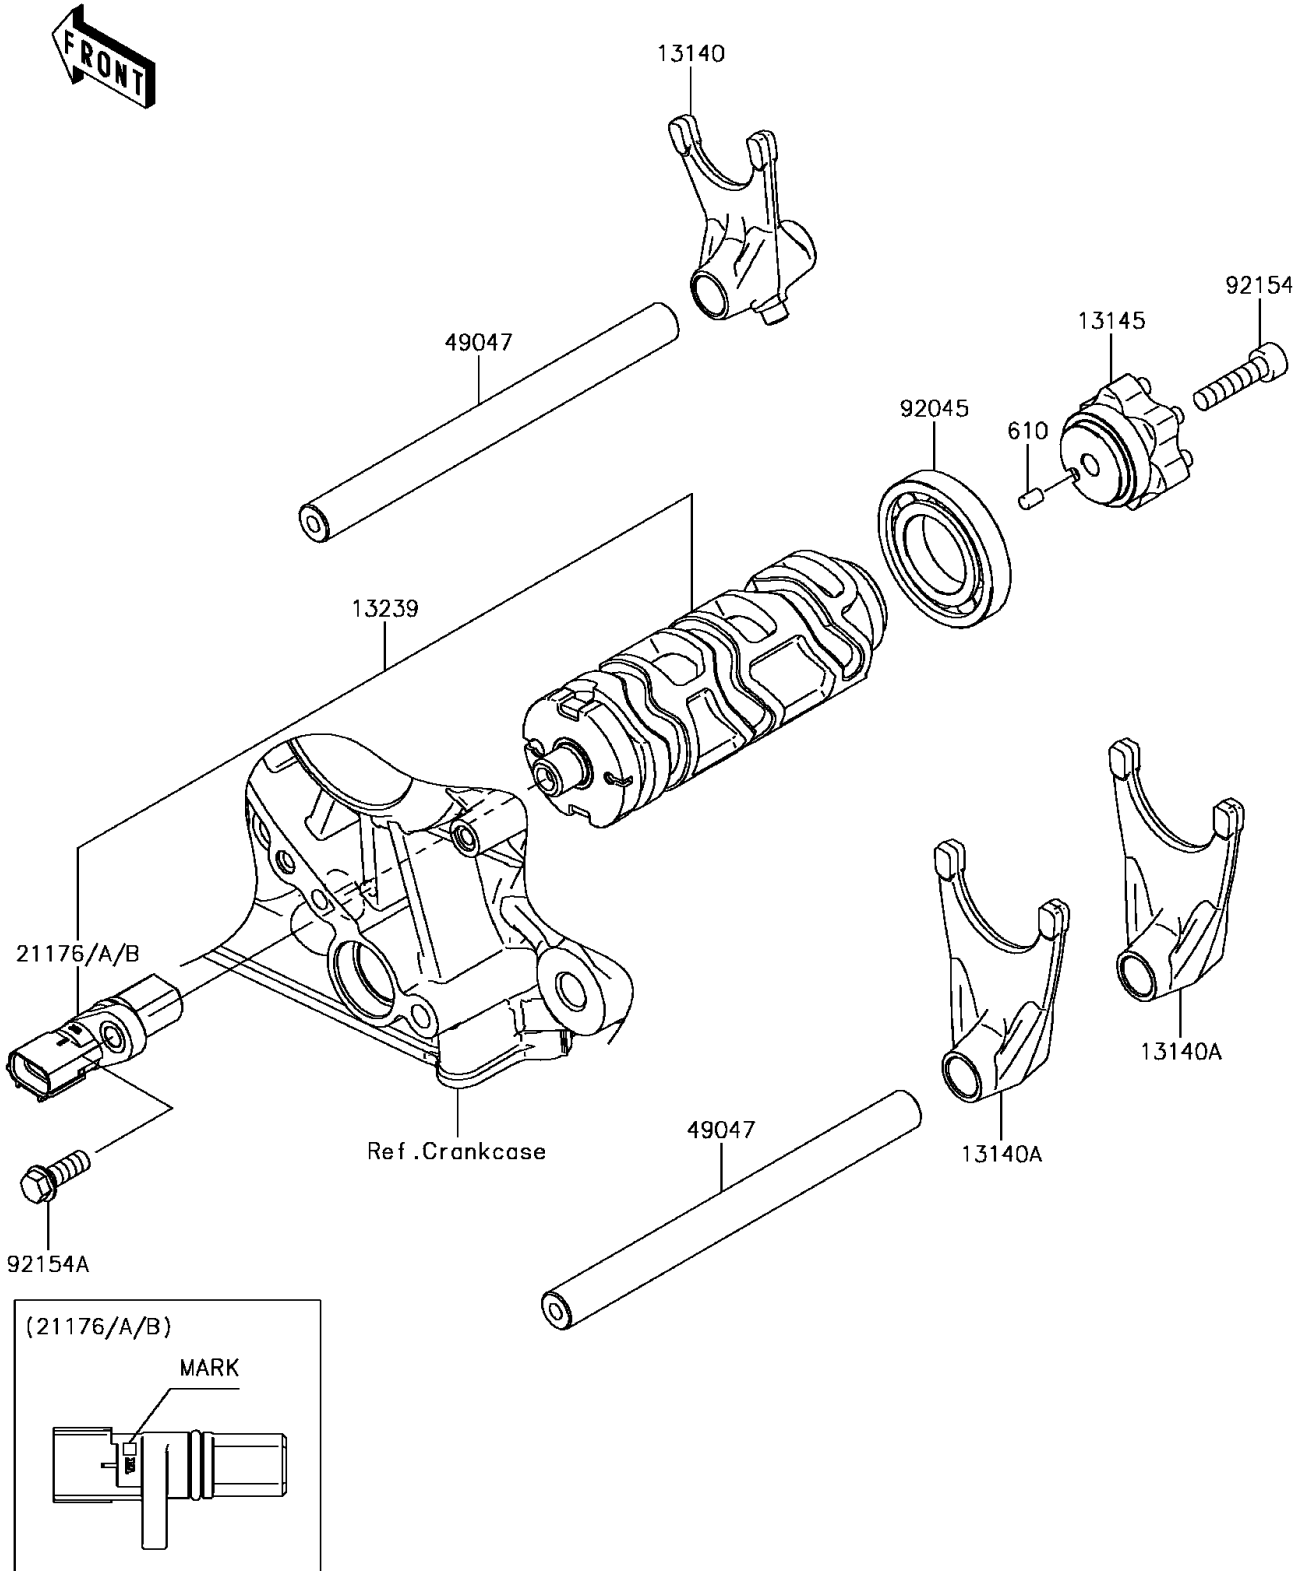

# 2017 Z900 ABS PARTS DIAGRAM

Gear Change Drum/Shift Fork(s)

E1362

## 2017 Z900 ABS PARTS LIST

### Gear Change Drum/Shift Fork(s)

ITEM NAME	PART NUMBER	QUANTITY
ROLLER,4X6 (Ref # 610)	610A0406	1
FORK-SHIFT (Ref # 13140)	13140-0061	1
FORK-SHIFT (Ref # 13140A)	13140-0062	2
CAM-CHANGE DRUM (Ref # 13145)	13145-0568	1
DRUM-ASSY-CHANGE (Ref # 13239)	13239-0581	1
SENSOR,GEAR POSITION,M MARK (Ref # 21176)	21176-0825	1
SENSOR,GEAR POSITION,H MARK (Ref # 21176A)	21176-0845	1
SENSOR,GEAR POSITION,L MARK (Ref # 21176B)	21176-0846	1
ROD-SHIFT (Ref # 49047)	49047-0023	2
BEARING-BALL,16005 (Ref # 92045)	92045-1045	1
BOLT,SOCKET,6X25 (Ref # 92154)	92154-0477	1
BOLT,FLANGED,6X16 (Ref # 92154A)	92154-2096	1