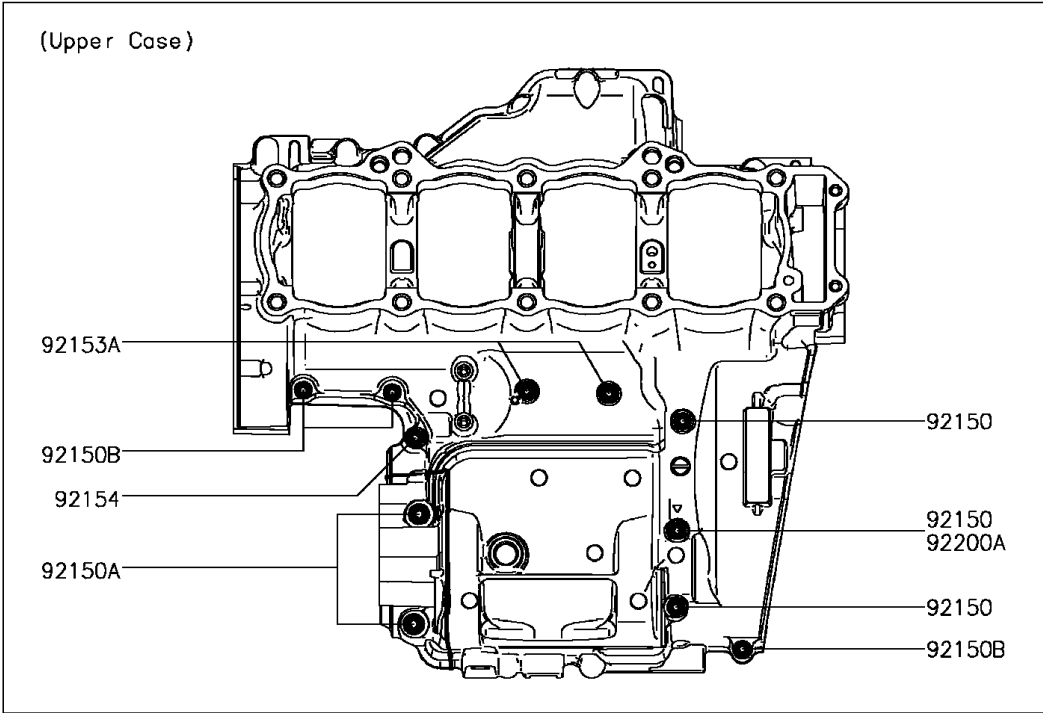

2017 Z900 ABS PARTS DIAGRAM

Crankcase Bolt Pattern

E1412

2017 Z900 ABS PARTS LIST

Crankcase Bolt Pattern

ITEM NAME	PART NUMBER	QUANTITY
BOLT,FLANGED,7X85 (Ref # 92150)	92150-1251	3
BOLT,8X70 (Ref # 92150A)	92150-1483	2
BOLT,6X40 (Ref # 92150B)	92150-1794	3
BOLT,FLANGED,7X45 (Ref # 92151)	92151-1539	8
BOLT,FLANGED,7X60 (Ref # 92153)	92153-1045	1
BOLT,FLANGED,6X68 (Ref # 92153A)	92153-1637	2
BOLT,FLANGED,7X50 (Ref # 92154)	92154-0372	3
BOLT,FLANGED,9X100 (Ref # 92154A)	92154-2639	4
BOLT,FLANGED,9X90 (Ref # 92154B)	92154-2640	6
WASHER,9.2X19X2.3 (Ref # 92200)	92200-0115	10
WASHER (Ref # 92200A)	92200-0556	2