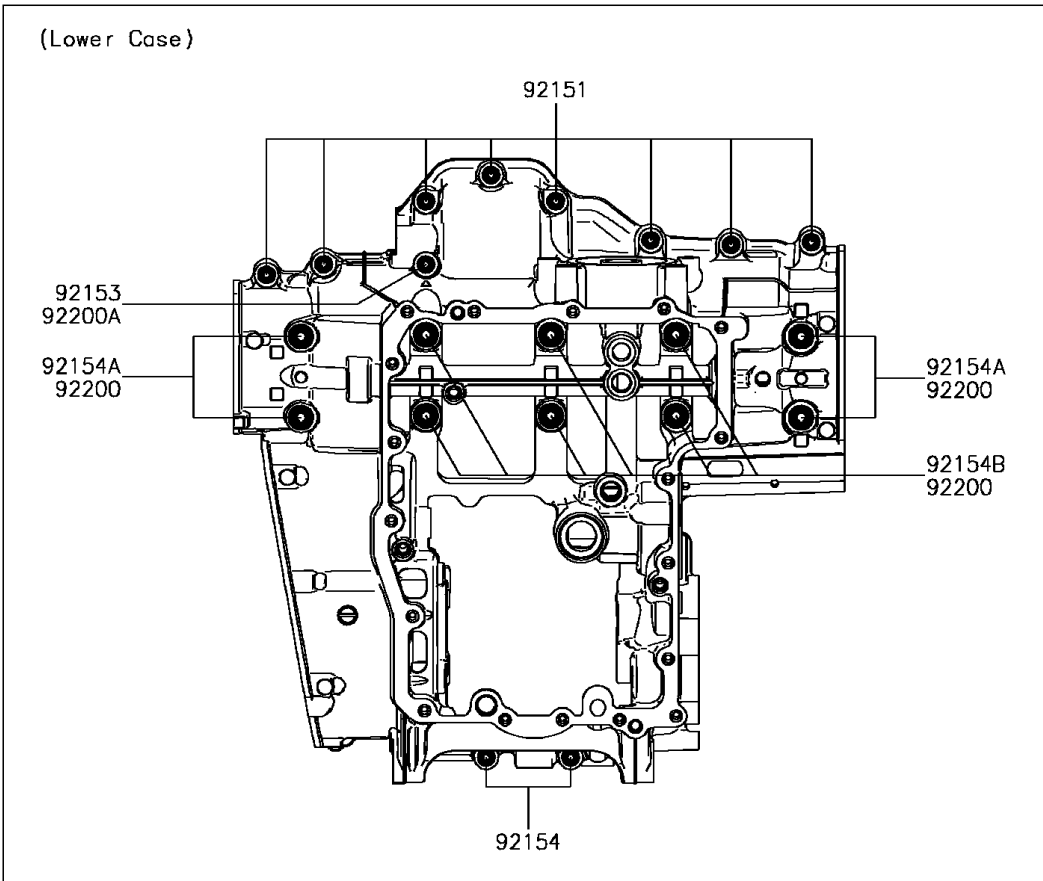

2017 Z900 ABS PARTS DIAGRAM

Crankcase Bolt Pattern

E1412

2017 Z900 ABS PARTS LIST

Crankcase Bolt Pattern

ITEM NAME	PART NUMBER	QUANTITY
BOLT,FLANGED,7X85 (Ref # 92150)	92150-1251	3
BOLT,8X70 (Ref # 92150A)	92150-1483	2
BOLT,6X40 (Ref # 92150B)	92150-1794	3
BOLT,FLANGED,7X45 (Ref # 92151)	92151-1539	8
BOLT,FLANGED,7X60 (Ref # 92153)	92153-1045	1
BOLT,FLANGED,6X68 (Ref # 92153A)	92153-1637	2
BOLT,FLANGED,7X50 (Ref # 92154)	92154-0372	3
BOLT,FLANGED,9X100 (Ref # 92154A)	92154-2639	4
BOLT,FLANGED,9X90 (Ref # 92154B)	92154-2640	6
WASHER,9.2X19X2.3 (Ref # 92200)	92200-0115	10
WASHER (Ref # 92200A)	92200-0556	2