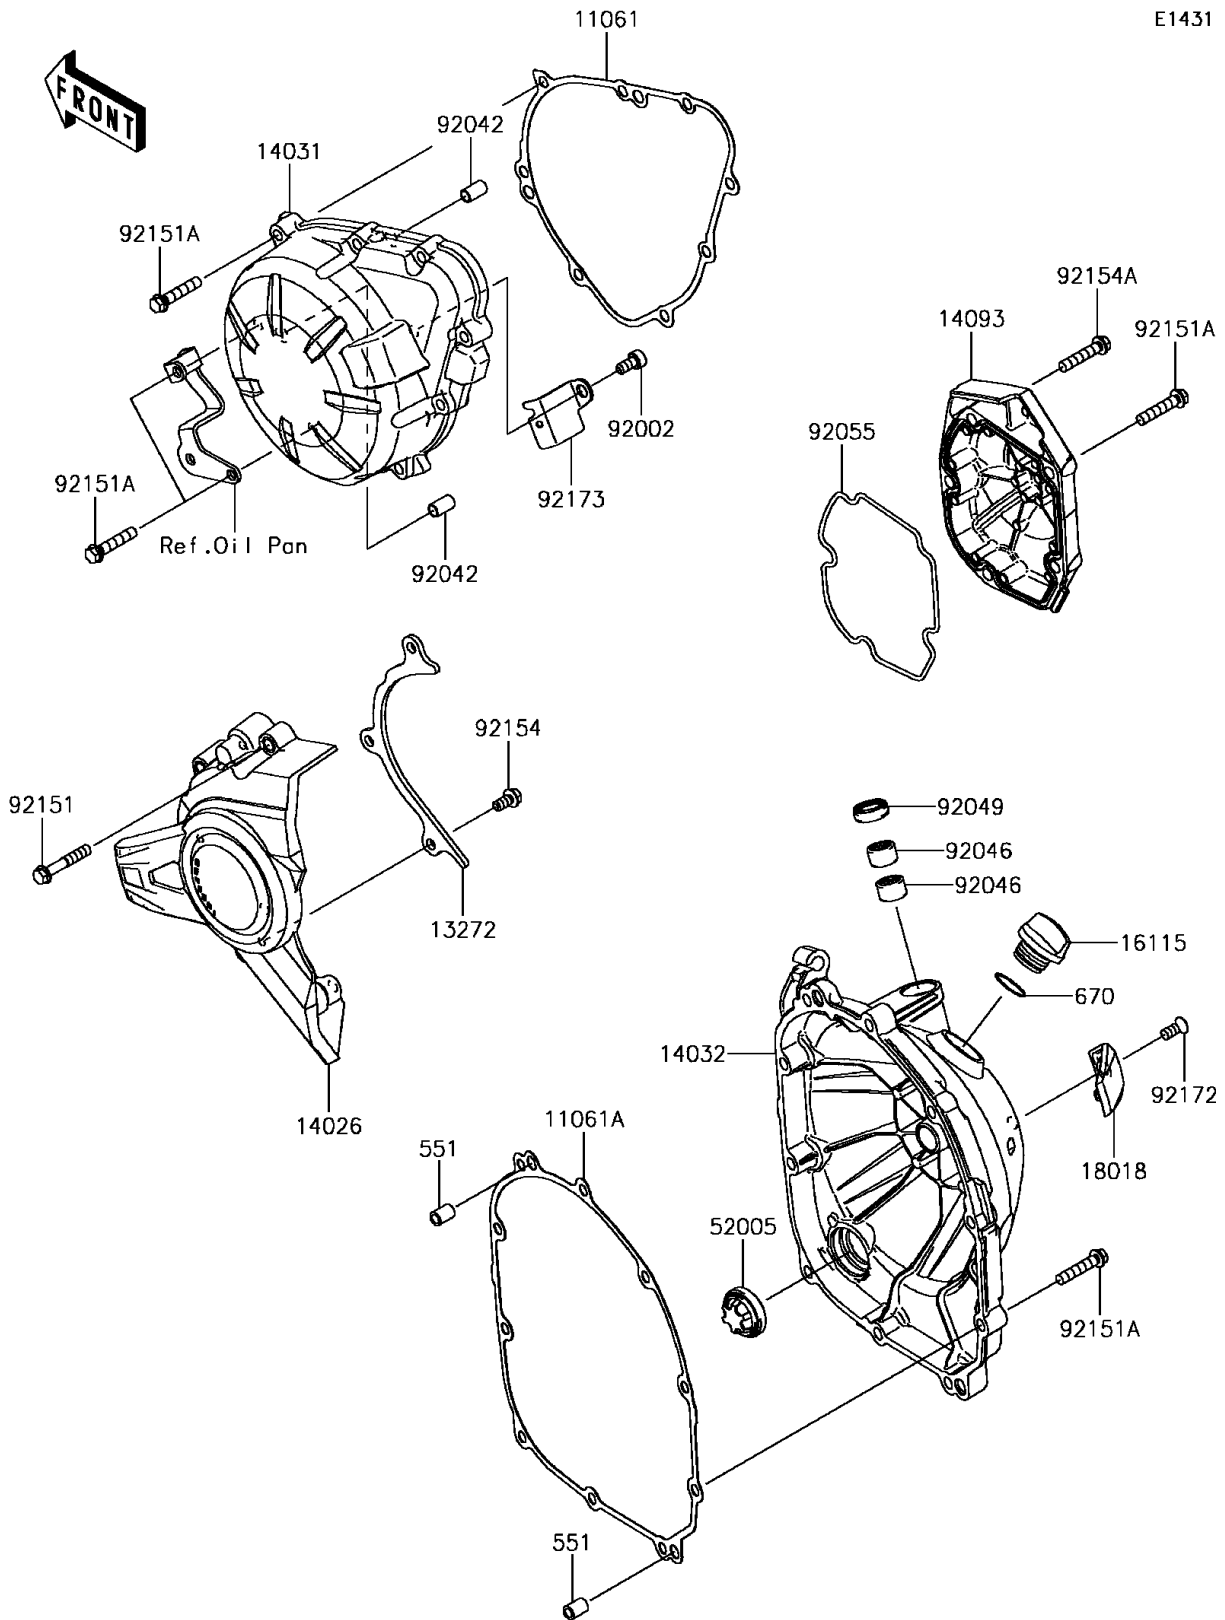

# 2017 Z900 ABS PARTS DIAGRAM

Engine Cover(s)

E1431

## 2017 Z900 ABS PARTS LIST

### Engine Cover(s)

ITEM NAME	PART NUMBER	QUANTITY
PIN-DOWEL,8X14 (Ref # 551)	551A0814	2
O RING,20MM (Ref # 670)	670B2020	1
GASKET,GENERATOR COVER (Ref # 11061)	11061-0403	1
GASKET,CLUTCH COVER (Ref # 11061A)	11061-0404	1
PLATE (Ref # 13272)	13272-2238	1
COVER-CHAIN (Ref # 14026)	14026-0132	1
COVER-GENERATOR (Ref # 14031)	14031-0611	1
COVER-CLUTCH (Ref # 14032)	14032-0630	1
COVER,PULSER (Ref # 14093)	14093-0519	1
CAP-OIL FILLER (Ref # 16115)	16115-1053	1
PLATE-HEAT GUARD (Ref # 18018)	18018-0603	1
GAUGE (Ref # 52005)	52005-1120	1
BOLT,SOCKET,6X12 (Ref # 92002)	92002-1796	1
PIN,DOWEL,6.3X8X14 (Ref # 92042)	92042-007	2
BEARING-NEEDLE,HK1210FM (Ref # 92046)	92046-0034	2
SEAL-OIL,CLUTCH RELEASE (Ref # 92049)	92049-1475	1
RING-O,PULSER COVER (Ref # 92055)	92055-0199	1
BOLT,6X35 (Ref # 92151)	92151-1135	4
BOLT,6X30 (Ref # 92151A)	92151-1873	22
BOLT,FLANGED-SMALL,6X12 (Ref # 92154)	92154-1888	3
BOLT,6X30 (Ref # 92154A)	92154-2652	1
SCREW,TORX,6X14 (Ref # 92172)	92172-0901	1
CLAMP (Ref # 92173)	92173-1321	1