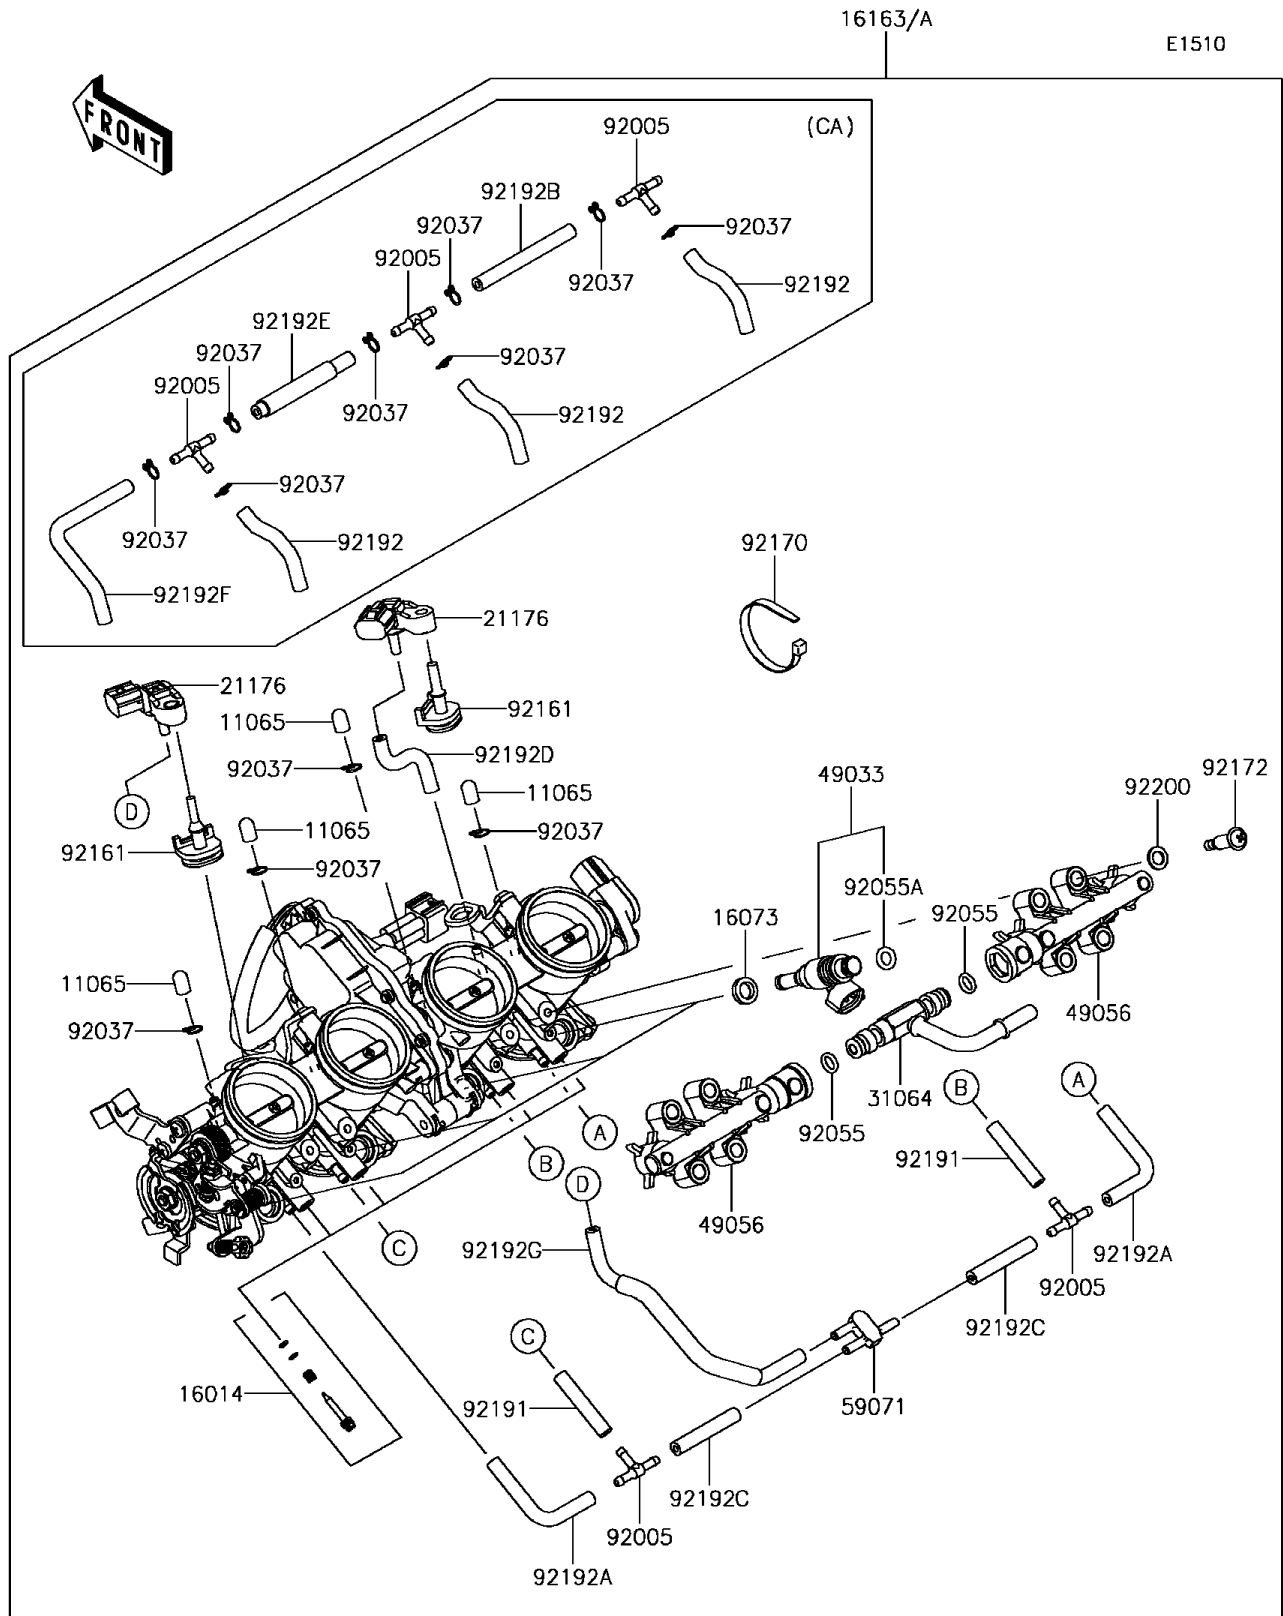

2017 Z900 ABS PARTS DIAGRAM

Throttle

2017 Z900 ABS PARTS LIST

Throttle

ITEM NAME	PART NUMBER	QUANTITY
SCREW-PILOT AIR (Ref # 16014)	16014-0017	4
INSULATOR,INJECTER (Ref # 16073)	16073-1123	4
SENSOR,PRESSURE (Ref # 21176)	21176-0111	2
PIPE-COMP (Ref # 31064)	31064-0692	1
NOZZLE-INJECTION (Ref # 49033)	49033-0034	4
PIPE-INJECTION (Ref # 49056)	49056-0049	2
JOINT (Ref # 59071)	59071-0022	1
RING-O (Ref # 92055)	92055-0761	2
RING-O,REGULATOR-FUEL (Ref # 92055A)	92055-2187	4
DAMPER (Ref # 92161)	92161-0673	2
CLAMP (Ref # 92170)	92170-3749	1
SCREW,PIPE INJECTION (Ref # 92172)	92172-0828	4
TUBE,3.2X7.4X40 (Ref # 92191)	92191-1551	2
TUBE,3.2X7.4X75 (Ref # 92192A)	92192-1446	2
TUBE,3.2X7.4X45 (Ref # 92192C)	92192-1617	2
TUBE,3.2X7.4X55 (Ref # 92192D)	92192-1802	1
TUBE,3.2X7.4X175 (Ref # 92192G)	92192-1805	1
WASHER (Ref # 92200)	92200-3807	4
CAP (Ref # 11065)	11065-0072	4
THROTTLE-ASSY (Ref # 16163)	16163-0896	1
THROTTLE-ASSY (Ref # 16163A)	16163-0909	1
FITTING (Ref # 92005)	92005-1380	2
FITTING (Ref # 92005)	92005-1380	5
CLAMP,TUBE (Ref # 92037)	92037-1124	4
CLAMP,TUBE (Ref # 92037)	92037-1124	12
TUBE,3.5X7.5X55 (Ref # 92192)	92192-1349	3
TUBE,3.5X7.5X70 (Ref # 92192B)	92192-1447	1
TUBE,3.5X7.5X70 (Ref # 92192E)	92192-1803	1
TUBE,3.5X7.5X115 (Ref # 92192F)	92192-1804	1