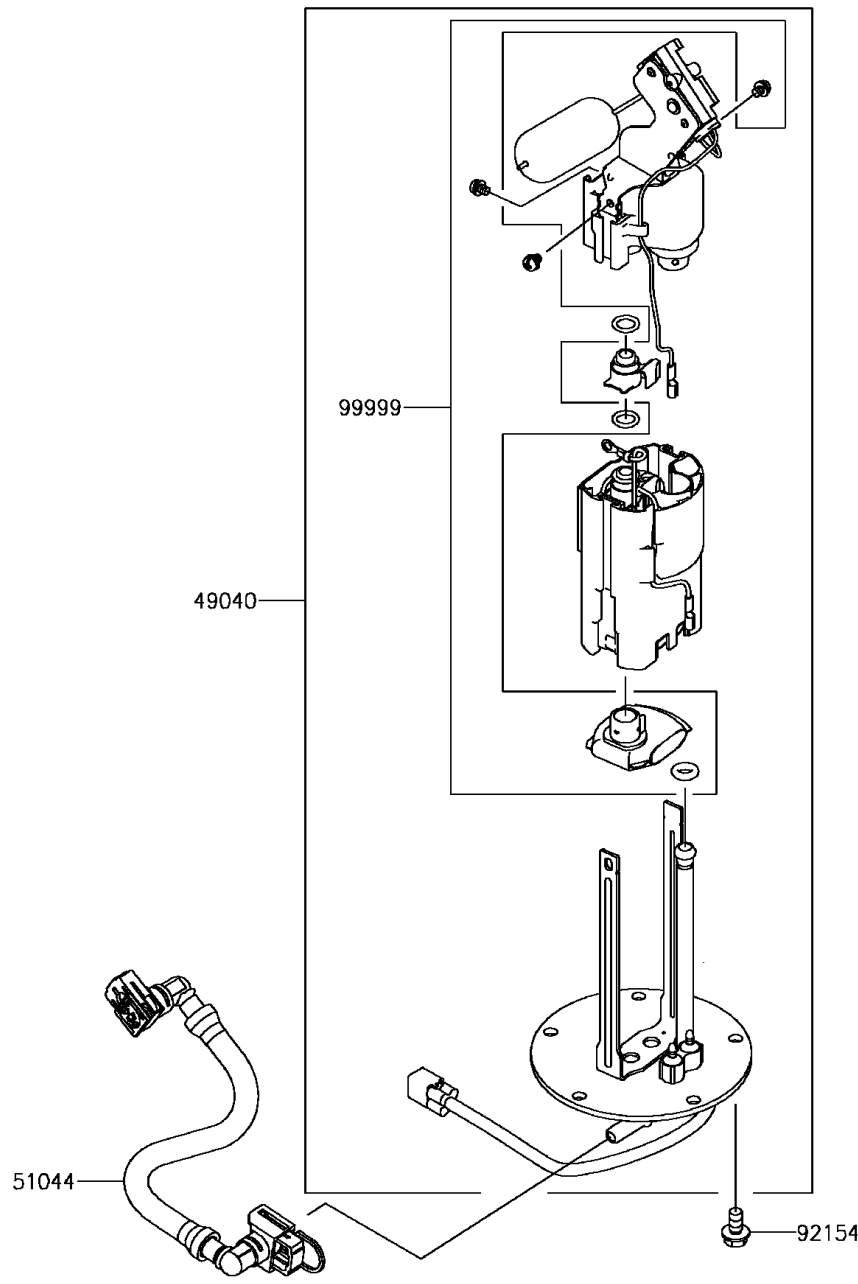

# 2017 Z900 ABS PARTS DIAGRAM

## Fuel Pump

E1520

## 2017 Z900 ABS PARTS LIST

### Fuel Pump

ITEM NAME	PART NUMBER	QUANTITY
O RING (Ref # 670)	670E5075	1
PUMP-FUEL (Ref # 49040)	49040-0756	1
TUBE-ASSY,FUEL (Ref # 51044)	51044-0824	1
BOLT,FLANGED,6X12 (Ref # 92154)	92154-2335	5
KIT,FUEL FILTER (Ref # 99999)	99999-0522	1