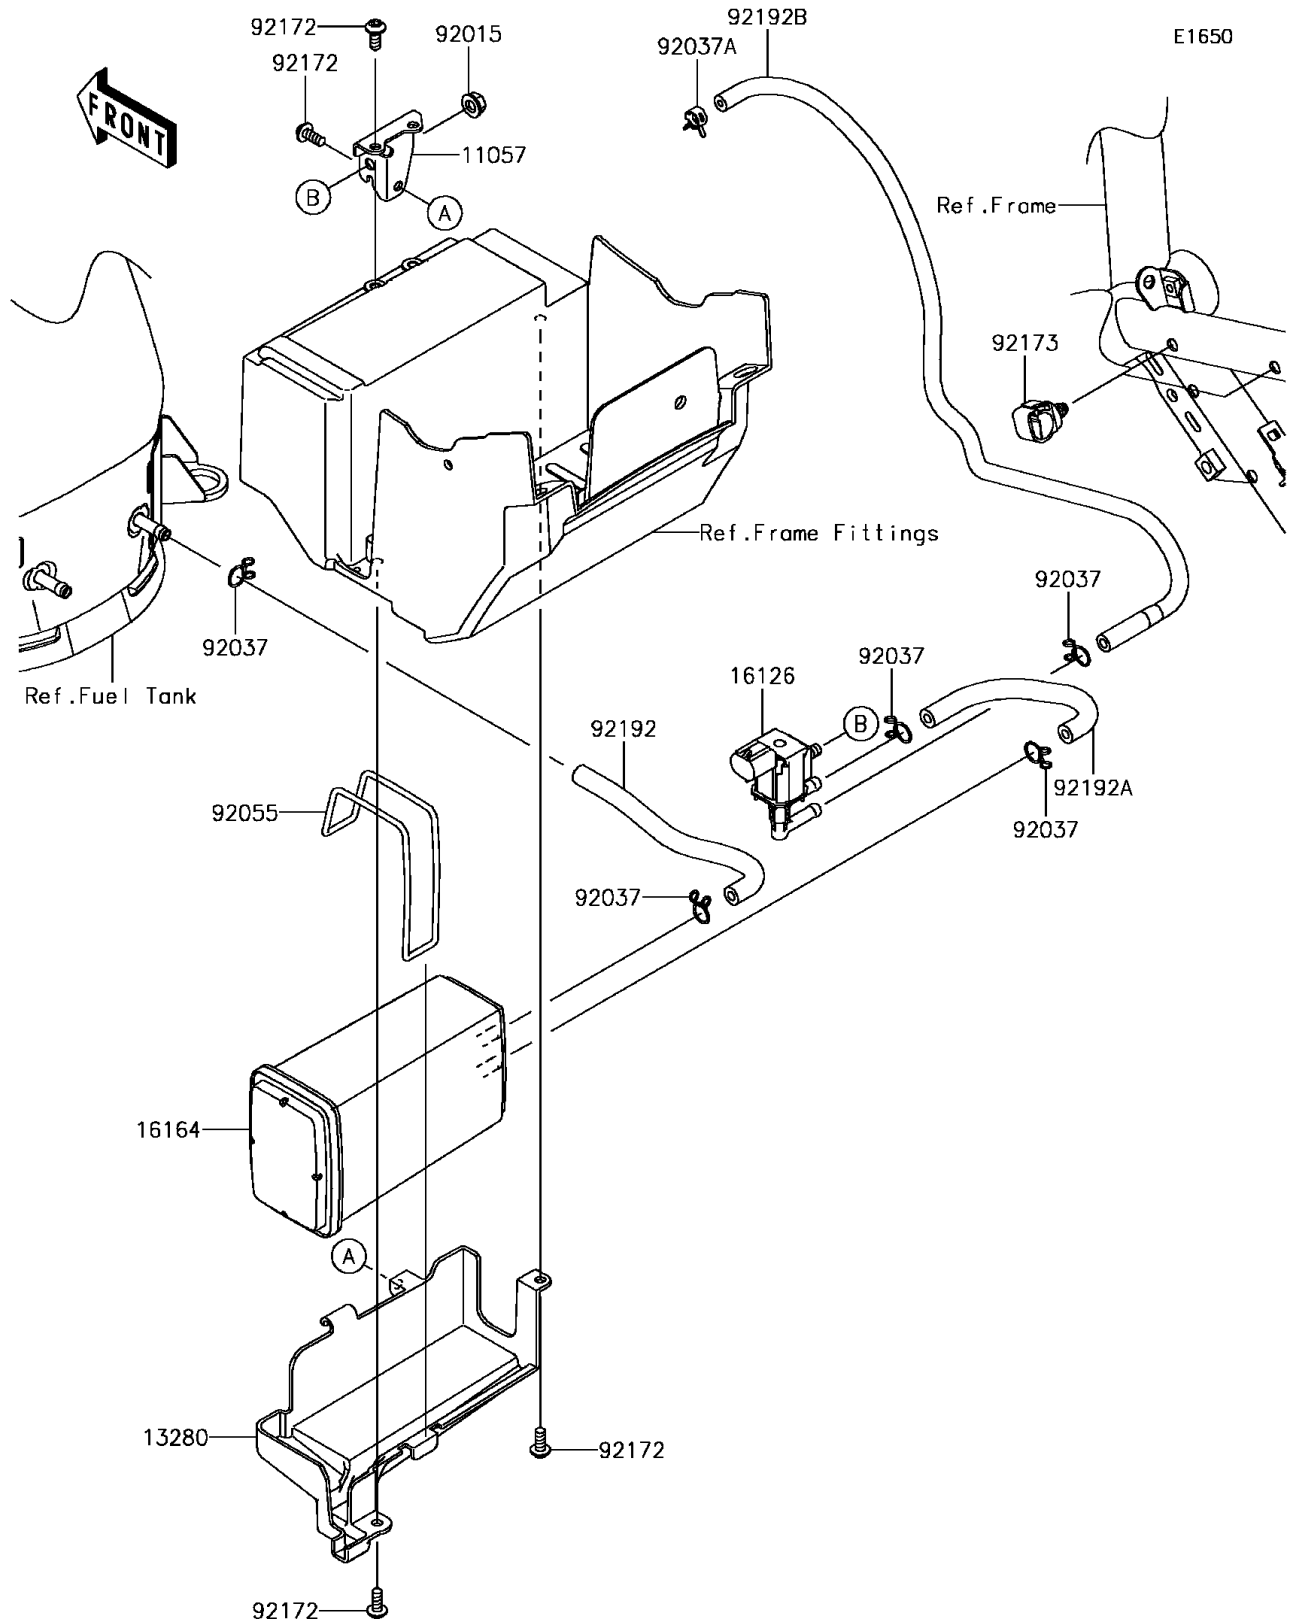

# 2017 Z900 ABS PARTS DIAGRAM

## Fuel Evaporative System(CA)

## 2017 Z900 ABS PARTS LIST

Fuel Evaporative System(CA)

ITEM NAME	PART NUMBER	QUANTITY
BRACKET,PCV (Ref # 11057)	11057-0286	1
HOLDER,CANISTER (Ref # 13280)	13280-0880	1
VALVE,PCV (Ref # 16126)	16126-0740	1
CANISTER (Ref # 16164)	16164-0012	1
NUT,FLANGED,6MM (Ref # 92015)	92015-1367	1
CLAMP,TUBE (Ref # 92037)	92037-147	5
CLAMP,7.8MM (Ref # 92037A)	92037-2116	1
RING-O,104.4X3.1 (Ref # 92055)	92055-1020	1
SCREW,SOCKET,5X14 (Ref # 92172)	92172-0823	5
CLAMP,12MM DIA. (Ref # 92173)	92173-0736	2
TUBE,CANISTER-TANK (Ref # 92192)	92192-1690	1
TUBE,PCV-CANISTER (Ref # 92192A)	92192-1691	1
TUBE,PCV-THROTTLE BODY (Ref # 92192B)	92192-1779	1