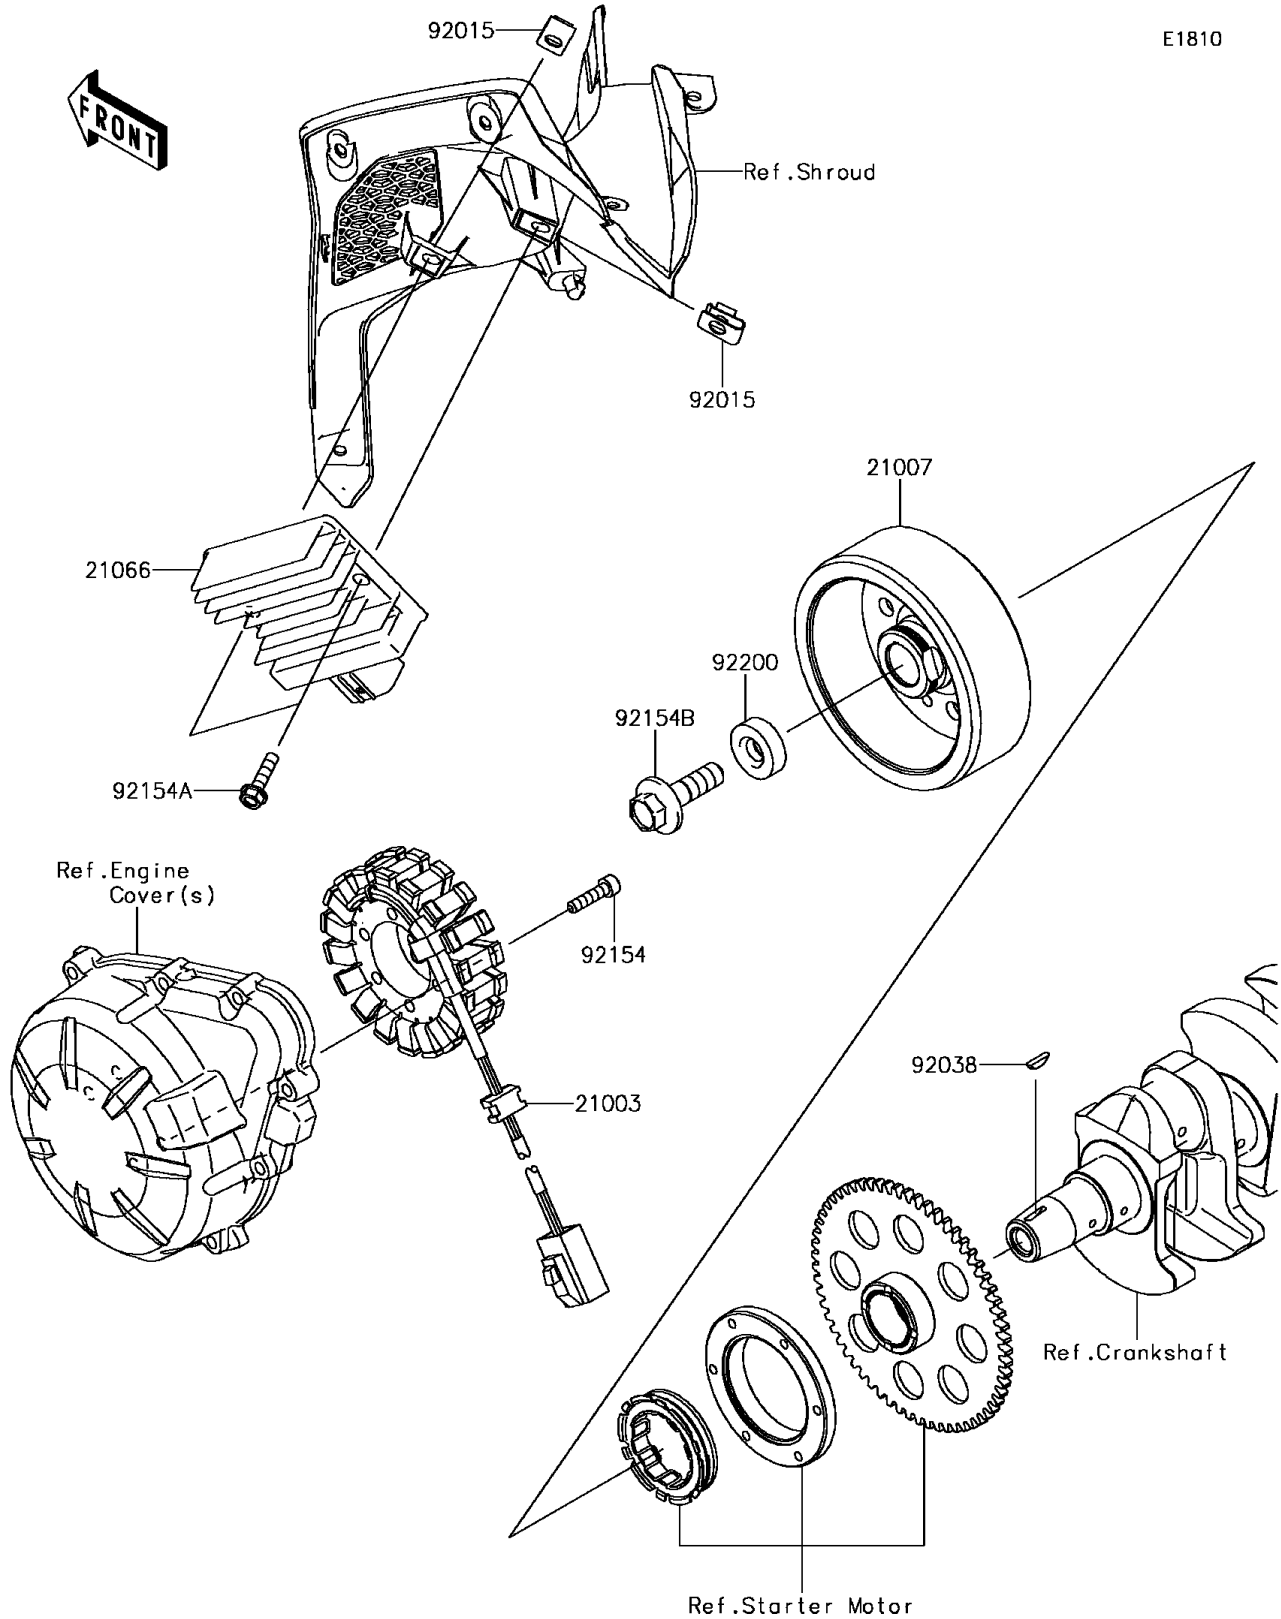

2017 Z900 ABS PARTS DIAGRAM

Generator

2017 Z900 ABS PARTS LIST

Generator

ITEM NAME	PART NUMBER	QUANTITY
STATOR (Ref # 21003)	21003-0174	1
ROTOR (Ref # 21007)	21007-0646	1
REGULATOR-VOLTAGE (Ref # 21066)	21066-0753	1
NUT,6MM (Ref # 92015)	92015-1671	2
KEY (Ref # 92038)	92038-1060	1
BOLT,SOCKET,6X25 (Ref # 92154)	92154-0477	4
BOLT,FLANGED,6X25 (Ref # 92154A)	92154-2360	2
BOLT,FLANGED,12X40 (Ref # 92154B)	92154-2650	1
WASHER,12X34X9 (Ref # 92200)	92200-0369	1