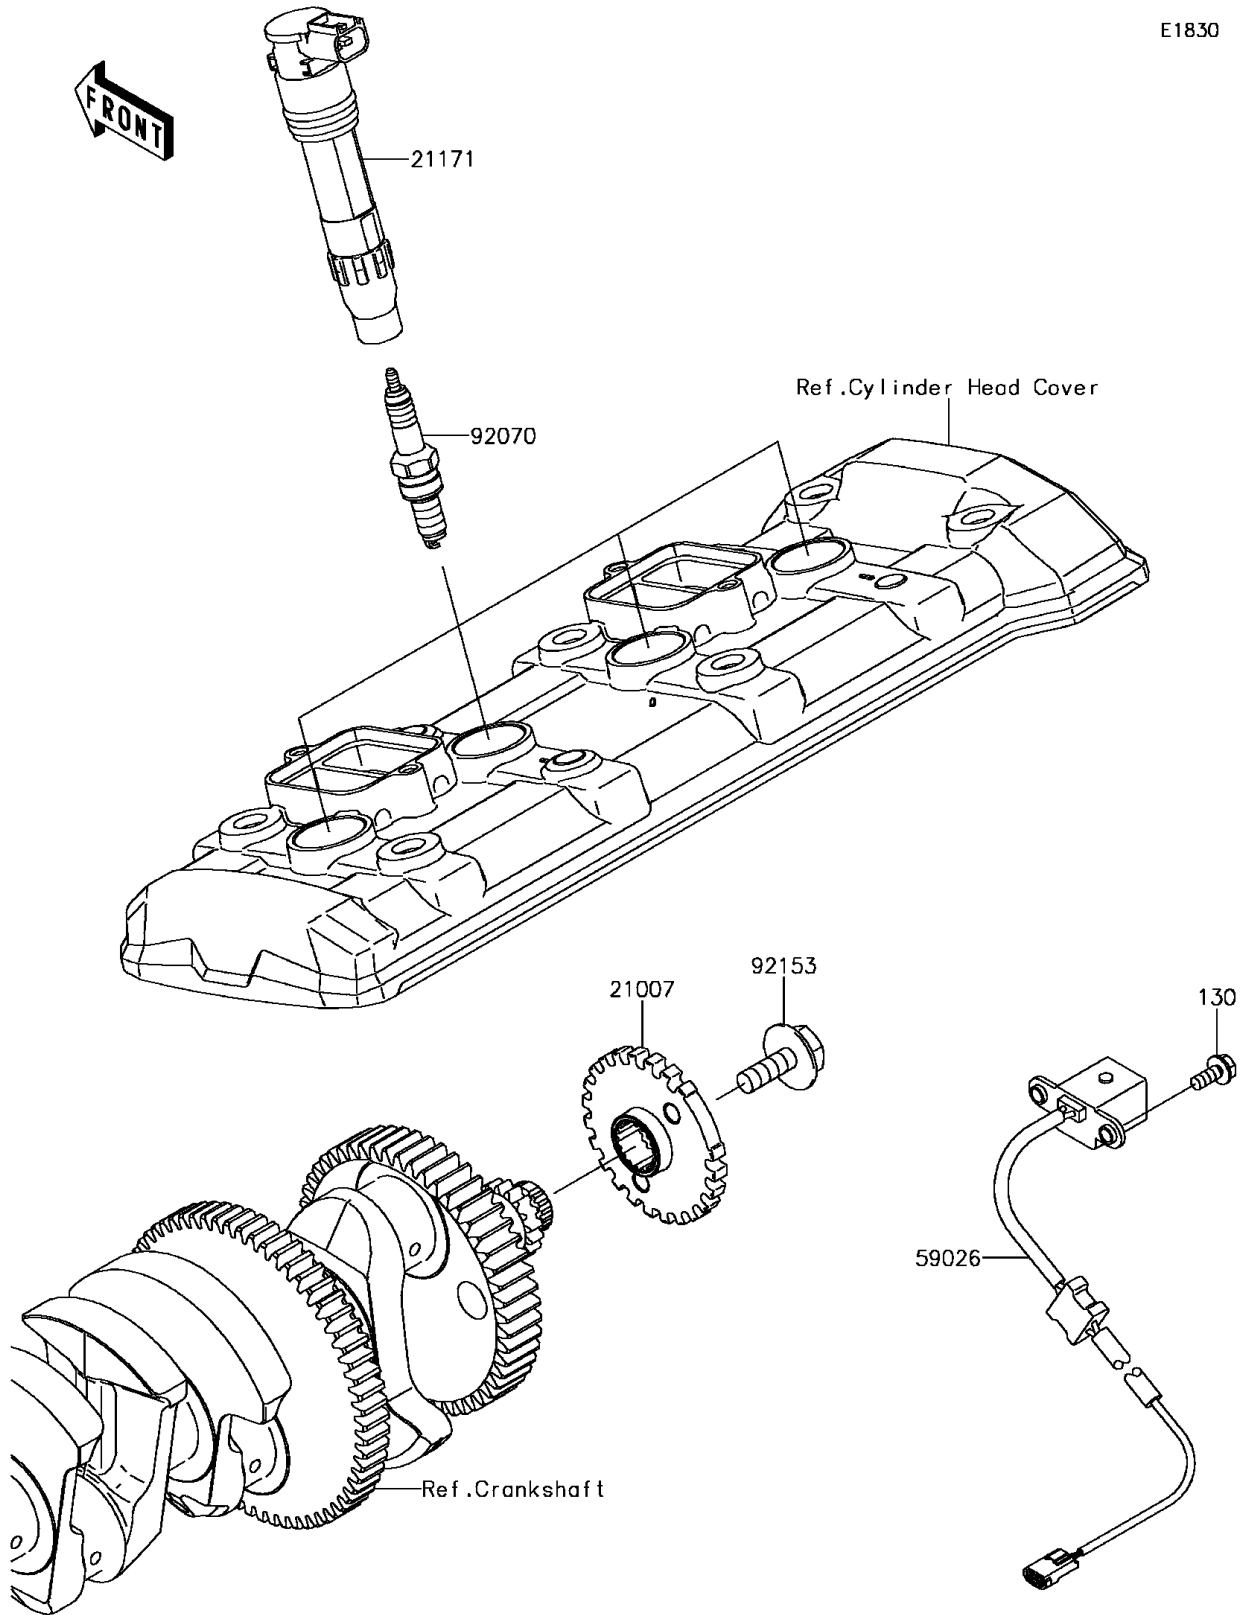

2017 Z900 ABS PARTS DIAGRAM

Ignition System

E1830

2017 Z900 ABS PARTS LIST

Ignition System

ITEM NAME	PART NUMBER	QUANTITY
BOLT-FLANGED,5X12 (Ref # 130)	130BA0512	2
ROTOR (Ref # 21007)	21007-0579	1
COIL-ASSY-IGNITION (Ref # 21171)	21171-0033	4
COIL-PULSING (Ref # 59026)	59026-0043	1
PLUG-SPARK,CR9EIA(NGK) (Ref # 92070)	92070-0014	4
BOLT,FLANGED,8X23 (Ref # 92153)	92153-0549	1