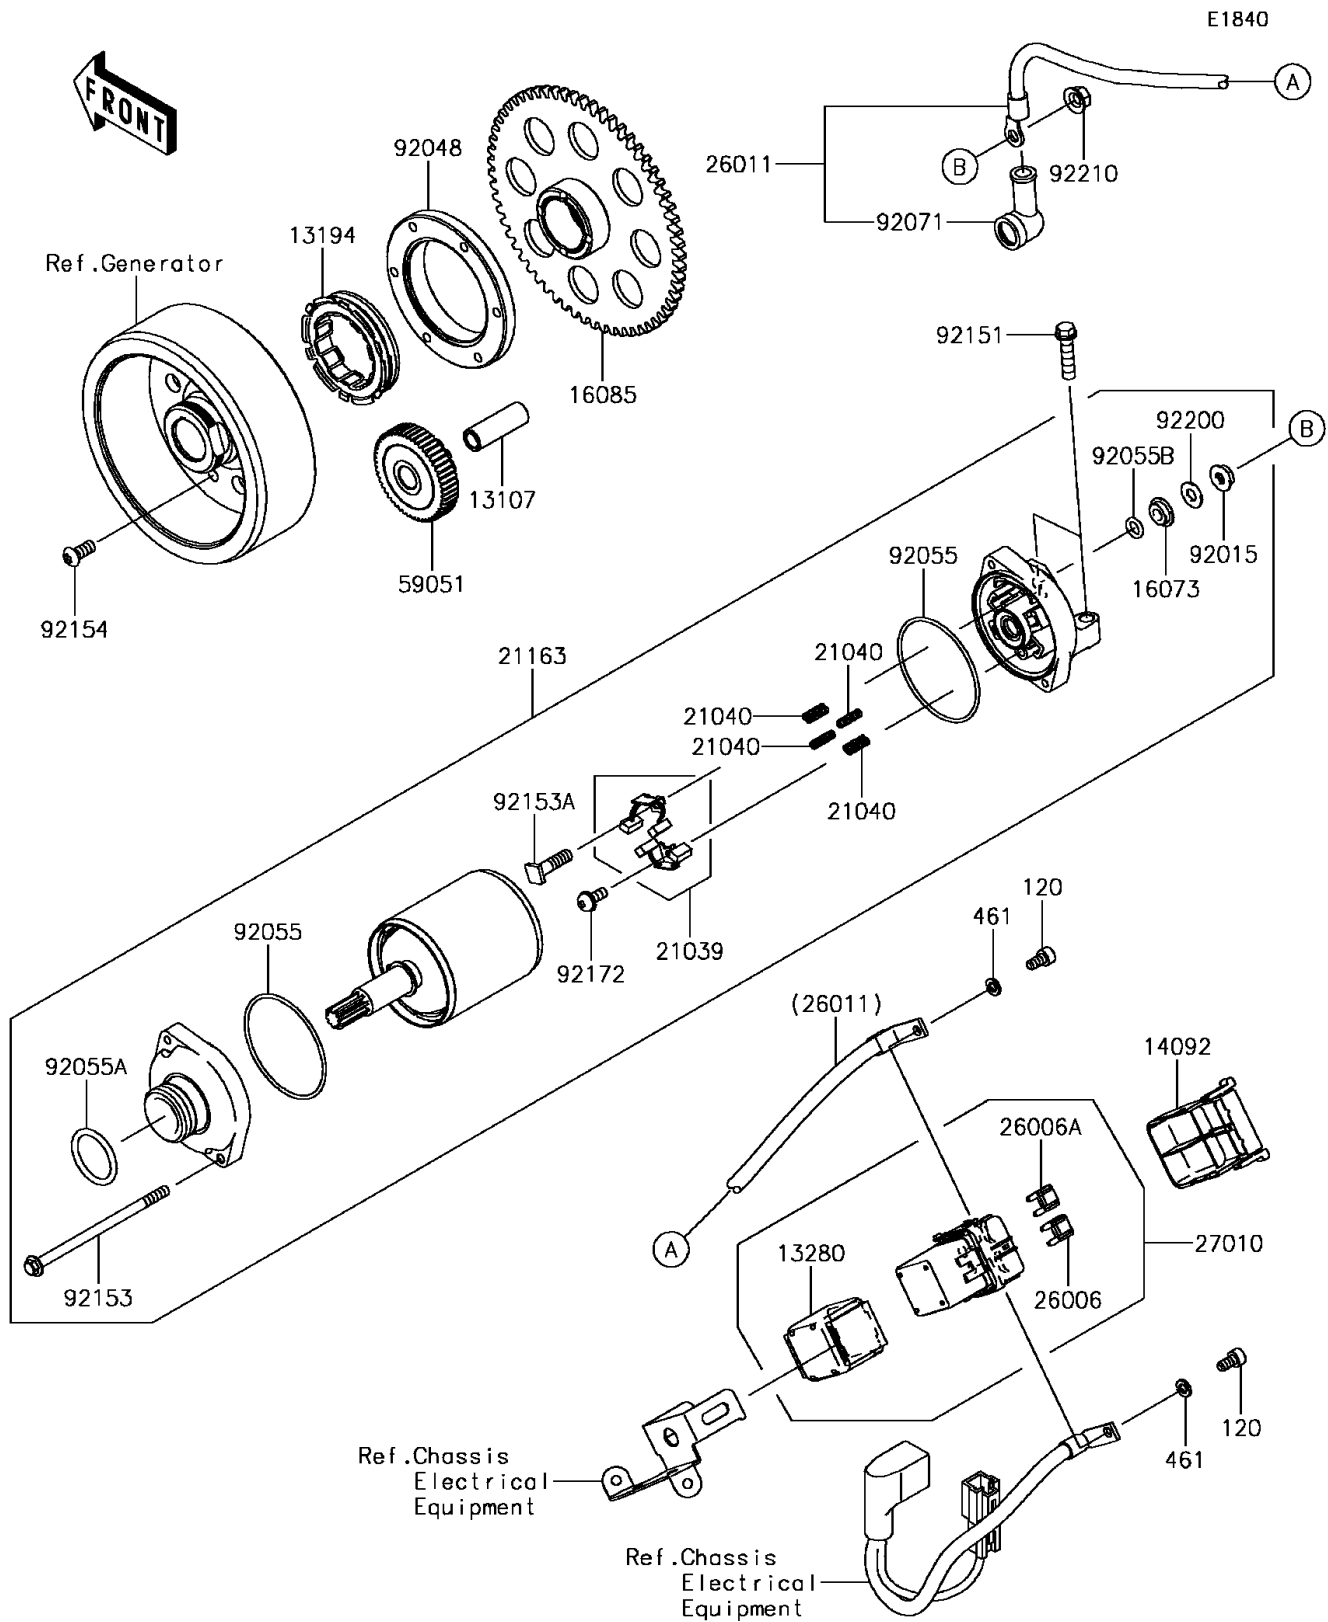

2017 Z900 ABS PARTS DIAGRAM

Starter Motor

2017 Z900 ABS PARTS LIST

Starter Motor

ITEM NAME	PART NUMBER	QUANTITY
BOLT-SOCKET,5X10 (Ref # 120)	120CB0510	2
WASHER-SPRING,5MM (Ref # 461)	461DB0500	2
SHAFT,IDLER GEAR (Ref # 13107)	13107-1377	1
CLUTCH-ONEWAY (Ref # 13194)	13194-1096	1
HOLDER,MAGNETIC SWITCH (Ref # 13280)	13280-0814	1
COVER (Ref # 14092)	14092-0109	1
INSULATOR (Ref # 16073)	16073-0053	1
GEAR,CLUTCH ONEWAY (Ref # 16085)	16085-0609	1
BRUSH,CARBON (Ref # 21039)	21039-0004	1
SPRING-BRUSH (Ref # 21040)	21040-0003	4
STARTER-ELECTRIC (Ref # 21163)	21163-0748	1
FUSE,MINI BLADE,15A,BLUE (Ref # 26006)	26006-0001	1
FUSE,MINI BLADE,30A,GREEN (Ref # 26006A)	26006-1080	1
WIRE-LEAD (Ref # 26011)	26011-0949	1
SWITCH (Ref # 27010)	27010-0770	1
GEAR-SPUR,IDLER (Ref # 59051)	59051-0762	1
NUT,STARTER MOTOR (Ref # 92015)	92015-1476	1
RACE (Ref # 92048)	92048-0018	1
RING-O (Ref # 92055)	92055-0136	2
RING-O (Ref # 92055A)	92055-1276	1
RING-O,4.5X2.0 (Ref # 92055B)	92055-1370	1
GROMMET (Ref # 92071)	92071-0024	1
BOLT,FLANGED-SMALL,6X25 (Ref # 92151)	92151-1930	2
BOLT (Ref # 92153)	92153-1850	2
BOLT (Ref # 92153A)	92153-1866	1
BOLT,TORX,6X14 (Ref # 92154)	92154-1225	6
SCREW (Ref # 92172)	92172-0334	1
WASHER (Ref # 92200)	92200-0386	1
NUT,6MM (Ref # 92210)	92210-0188	1