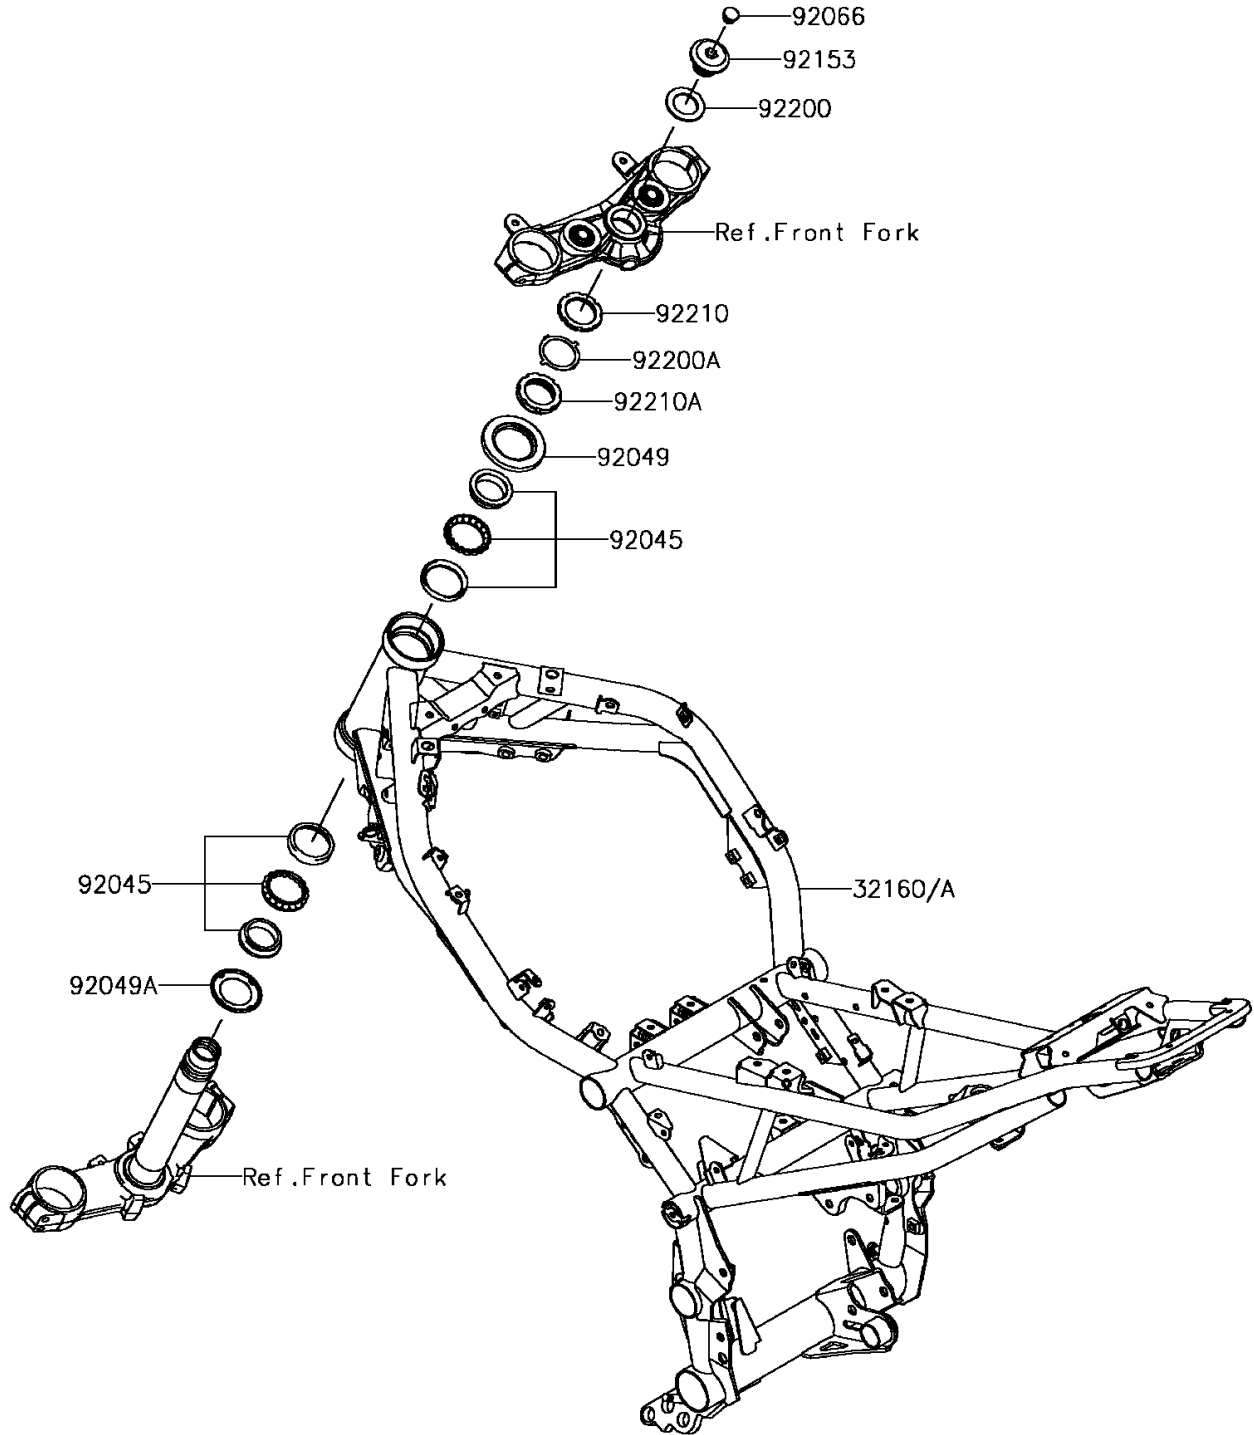

# 2017 Z900 ABS PARTS DIAGRAM

Frame

F2120

## 2017 Z900 ABS PARTS LIST

### Frame

ITEM NAME	PART NUMBER	QUANTITY
FRAME-COMP,F.S.BLACK (Ref # 32160)	32160-0957-18R	1
FRAME-COMP,M.GREEN (Ref # 32160A)	32160-0957-54S	1
BEARING-BALL,SF07A17PX1V1 (Ref # 92045)	92045-1384	2
SEAL-OIL (Ref # 92049)	92049-0131	1
SEAL-OIL (Ref # 92049A)	92049-0137	1
PLUG (Ref # 92066)	92066-0071	1
BOLT,26MM (Ref # 92153)	92153-0474	1
WASHER,27X42X2.3 (Ref # 92200)	92200-0753	1
WASHER,27X42X2.3 (Ref # 92200A)	92200-0781	1
NUT,STEERING STEM,35MM (Ref # 92210)	92210-0534	1
NUT,STEERING STEM,35MM (Ref # 92210A)	92210-0535	1