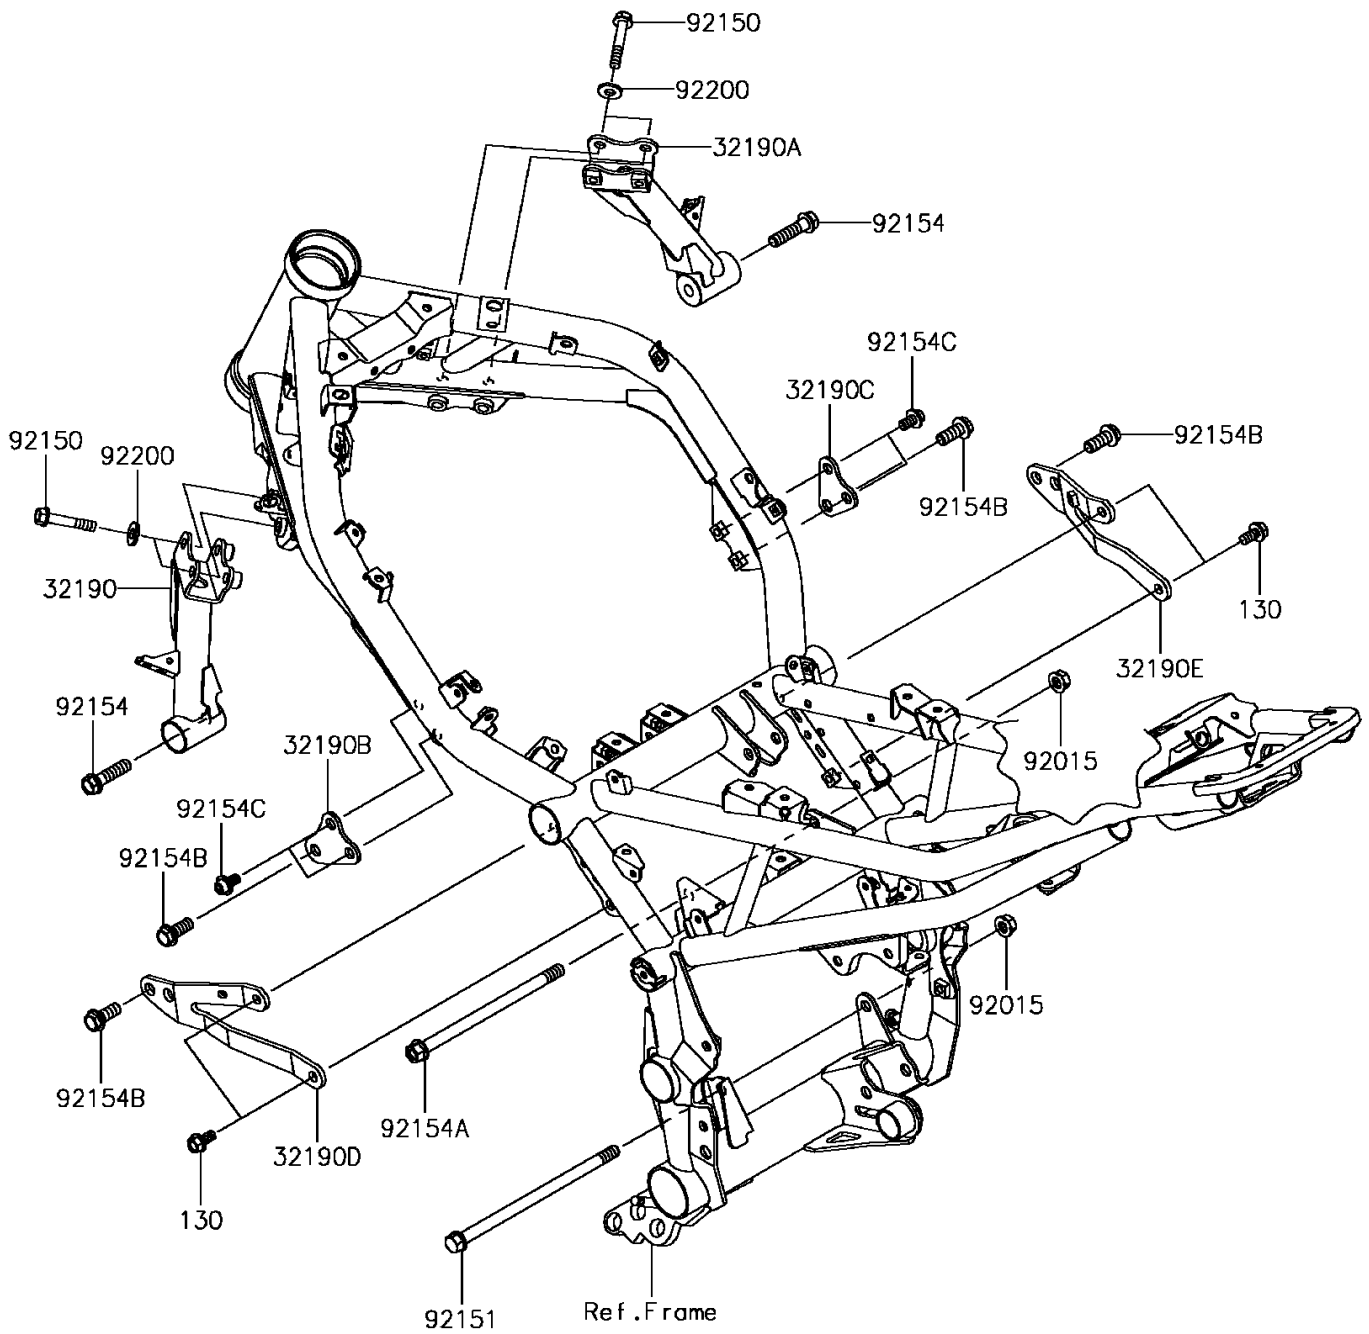

2017 Z900 ABS PARTS DIAGRAM

Engine Mount

F2122

2017 Z900 ABS PARTS LIST

Engine Mount

ITEM NAME	PART NUMBER	QUANTITY
BOLT-FLANGED,8X16 (Ref # 130)	130CA0816	4
BRACKET-ENGINE,LH,F.S.BLACK (Ref # 32190)	32190-0721-18R	1
BRACKET-ENGINE,RH,F.S.BLACK (Ref # 32190A)	32190-0722-18R	1
BRACKET-ENGINE,LH,F.S.BLACK (Ref # 32190B)	32190-0723-18R	1
BRACKET-ENGINE,RH,F.S.BLACK (Ref # 32190C)	32190-0724-18R	1
BRACKET-ENGINE,CYL.,LH (Ref # 32190D)	32190-0725	1
BRACKET-ENGINE,CYL.,RH (Ref # 32190E)	32190-0726	1
NUT,FLANGED,10MM (Ref # 92015)	92015-1180	2
BOLT,FLANGED,8X45 (Ref # 92150)	92150-1487	4
BOLT,FLANGED,10X190 (Ref # 92151)	92151-1915	1
BOLT,FLANGED,10X40 (Ref # 92154)	92154-0313	2
BOLT,FLANGED,10X170 (Ref # 92154A)	92154-0840	1
BOLT,FLANGED,10X25 (Ref # 92154B)	92154-2251	4
BOLT,SOCKET,8X14 (Ref # 92154C)	92154-2252	4
WASHER,8.5X18X2.3 (Ref # 92200)	92200-1213	4