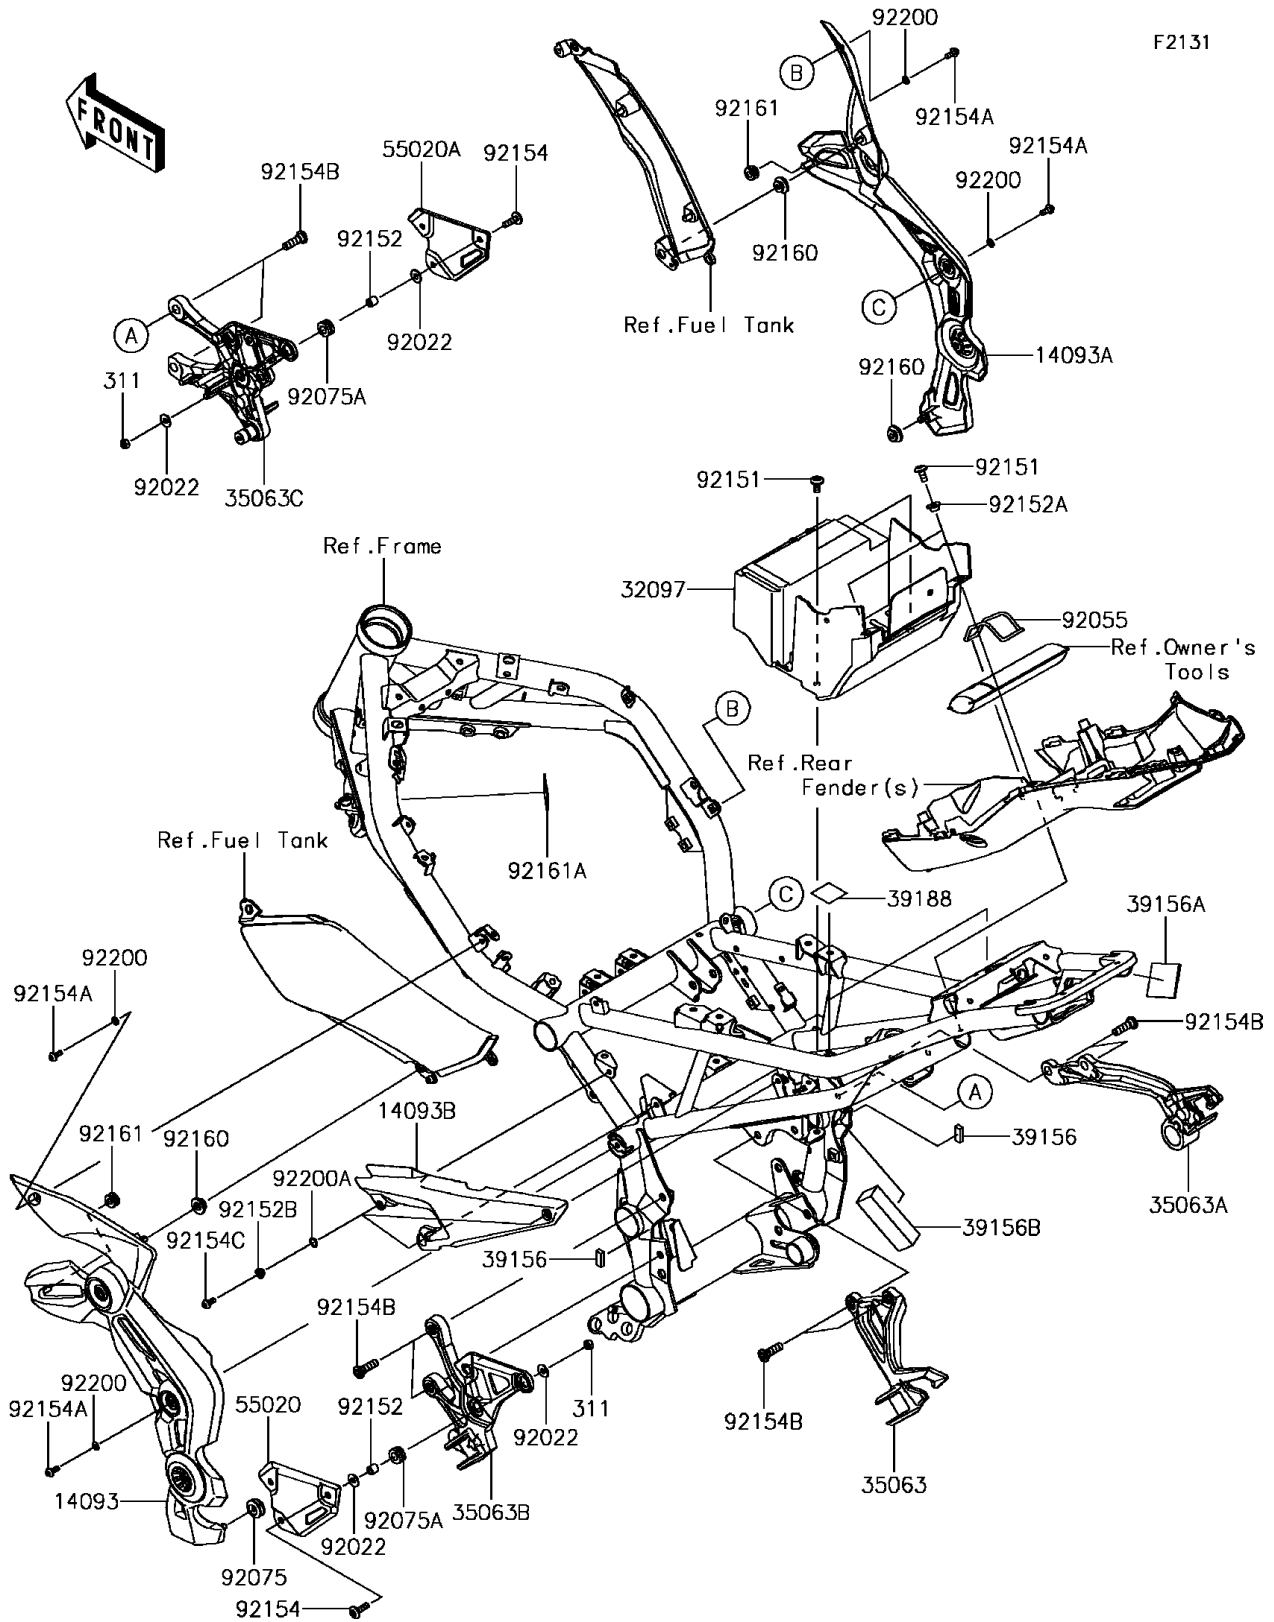

# 2017 Z900 ABS PARTS DIAGRAM

## 2017 Z900 ABS PARTS LIST

### Frame Fittings

ITEM NAME	PART NUMBER	QUANTITY
NUT-HEX,6MM (Ref # 311)	311AA0600	6
COVER,PIVOT,LH,B.SILVER (Ref # 14093)	14093-0509-54N	1
COVER,PIVOT,RH,B.SILVER (Ref # 14093A)	14093-0510-54N	1
COVER,HARNESS,LH (Ref # 14093B)	14093-0511	1
CASE-BATTERY (Ref # 32097)	32097-0045	1
STAY,STEP,RR,LH,F.S.BLACK (Ref # 35063)	35063-1362-18R	1
STAY,STEP,RR,RH,F.S.BLACK (Ref # 35063A)	35063-1363-18R	1
STAY,STEP,FR,LH,F.S.BLACK (Ref # 35063B)	35063-1399-18R	1
STAY,STEP,FR,RH,F.S.BLACK (Ref # 35063C)	35063-1400-18R	1
PAD,8X20X5 (Ref # 39156)	39156-2176	2
PAD,40X60X2 (Ref # 39156A)	39156-2177	1
PAD,25X80X20 (Ref # 39156B)	39156-2217	1
TAPE,30X30 (Ref # 39188)	39188-0566	2
GUARD,HEEL,LH (Ref # 55020)	55020-1962	1
GUARD,HEEL,RH (Ref # 55020A)	55020-1963	1
WASHER,6.5X16X1.0 (Ref # 92022)	92022-1093	12
RING-O,62.6X3.5 (Ref # 92055)	92055-0873	1
DAMPER (Ref # 92075)	92075-1067	1
DAMPER (Ref # 92075A)	92075-1409	6
BOLT,SOCKET,6X14 (Ref # 92151)	92151-1654	4
COLLAR,6.3X9.5X9.2 (Ref # 92152)	92152-2280	6
COLLAR,6.5X10X6.4 (Ref # 92152A)	92152-2287	2
COLLAR,5.7X8.5X4.5 (Ref # 92152B)	92152-2354	3
BOLT,SOCKET,6X20 (Ref # 92154)	92154-0918	6
BOLT,SOCKET,5X12 (Ref # 92154A)	92154-1421	4
BOLT,SOCKET,8X28 (Ref # 92154B)	92154-2334	8
BOLT,SOCKET,5X12,MEC (Ref # 92154C)	92154-2678	3
DAMPER (Ref # 92160)	92160-1613	3
DAMPER (Ref # 92161)	92161-0864	2

### Frame Fittings

ITEM NAME	PART NUMBER	QUANTITY
DAMPER,25X40,T1.0 (Ref # 92161A)	92161-1432	1
WASHER,5.2X10X0.5 (Ref # 92200)	92200-1730	4
WASHER,8.8X11.5X0.5 (Ref # 92200A)	92200-1888	3