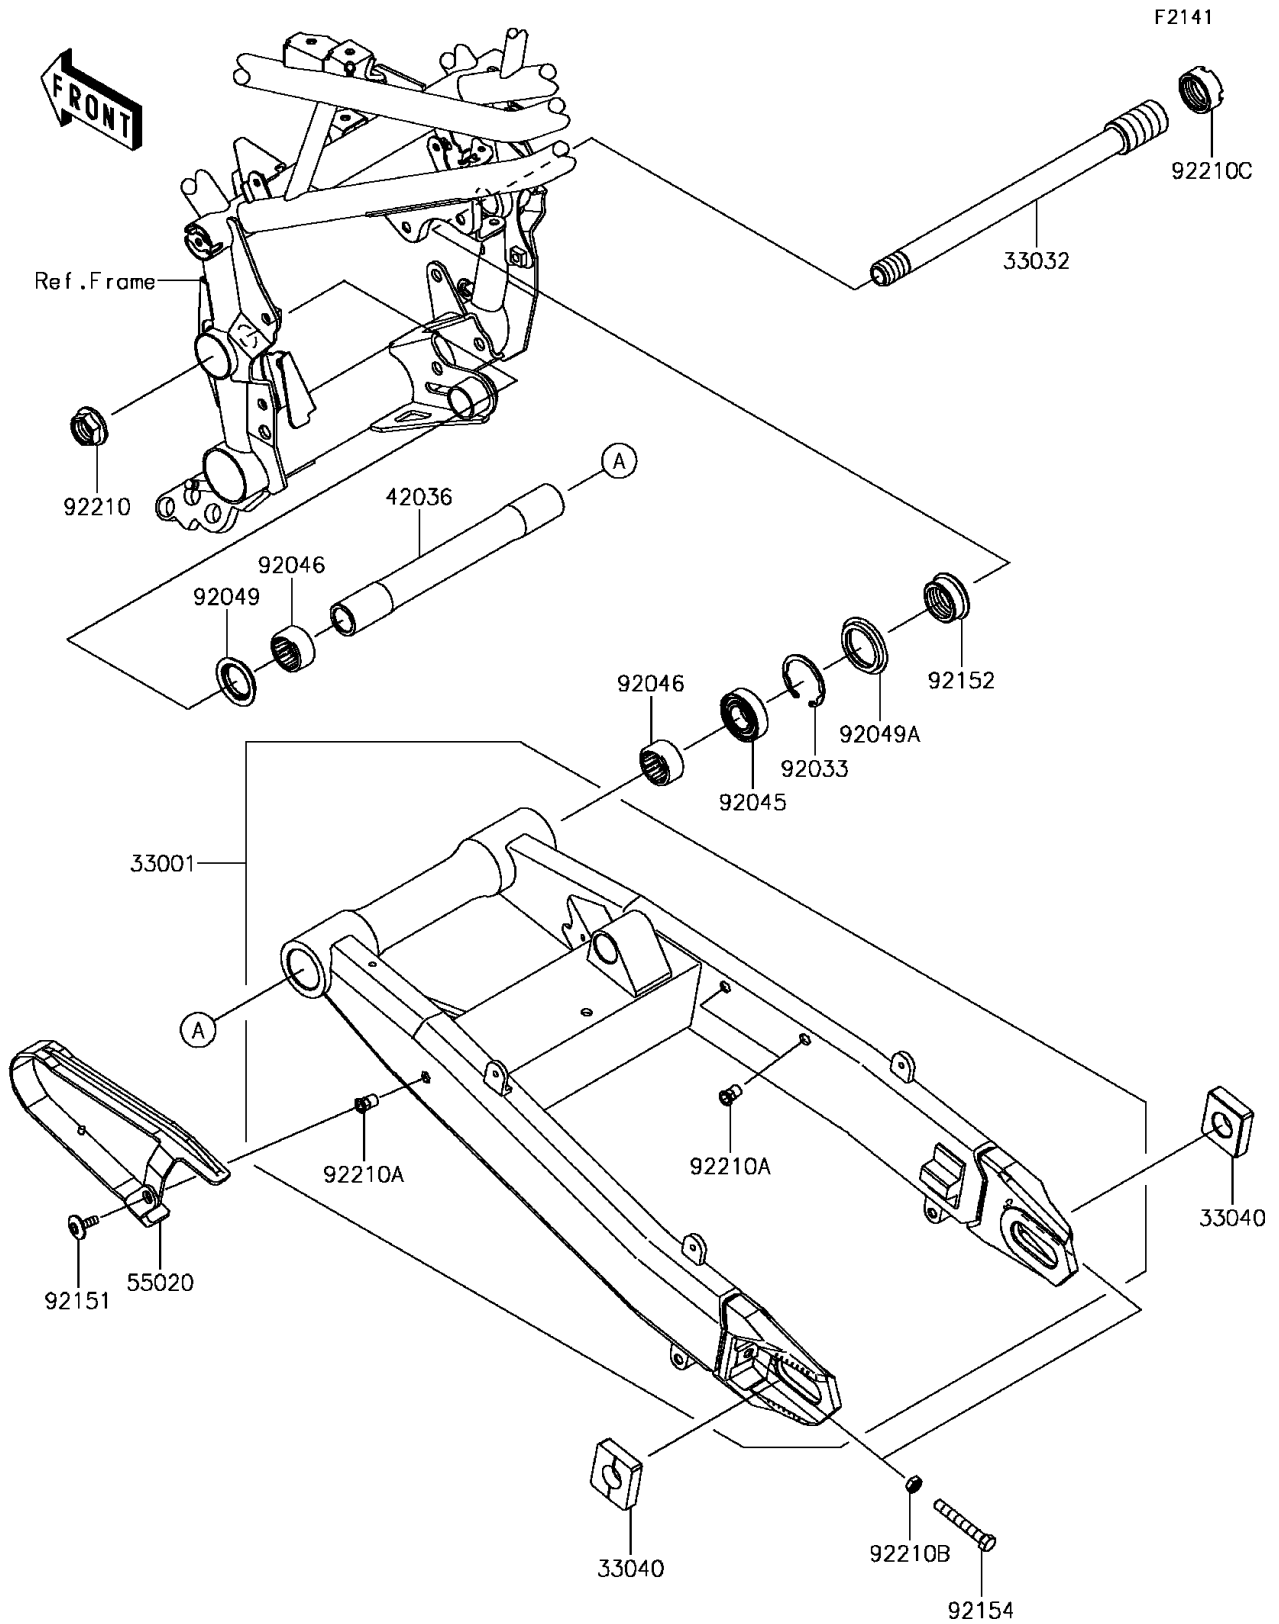

2017 Z900 ABS PARTS DIAGRAM

Swingarm

2017 Z900 ABS PARTS LIST

Swingarm

ITEM NAME	PART NUMBER	QUANTITY
ARM-COMP-SWING,F.S.BLACK (Ref # 33001)	33001-0666-18R	1
SHAFT-SWING ARM,20X269 (Ref # 33032)	33032-0055	1
ADJUSTER-CHAIN (Ref # 33040)	33040-1109	2
SLEEVE,20.1X28X236.5 (Ref # 42036)	42036-0803	1
GUARD,CHAIN (Ref # 55020)	55020-1961	1
RING-SNAP,42MM (Ref # 92033)	92033-1041	1
BEARING-BALL,6004UL11 (Ref # 92045)	92045-0017	1
BEARING-NEEDLE,7E-HVS 28X34X17 (Ref # 92046)	92046-0008	2
SEAL-OIL (Ref # 92049)	92049-0132	1
SEAL-OIL,MHA 35 42 5.7F (Ref # 92049A)	92049-1380	1
BOLT,SOCKET,6X18 (Ref # 92151)	92151-1149	1
COLLAR,28X35X15 (Ref # 92152)	92152-2379	1
BOLT-SMALL,8X55 (Ref # 92154)	92154-1962	2
NUT,FLANGED,20MM (Ref # 92210)	92210-0320	1
NUT,POP,6MM,L=15 (Ref # 92210A)	92210-1397	3
NUT-HEX-SMALL,8MM (Ref # 92210B)	92210-1459	2
NUT,28MM (Ref # 92210C)	92210-1575	1