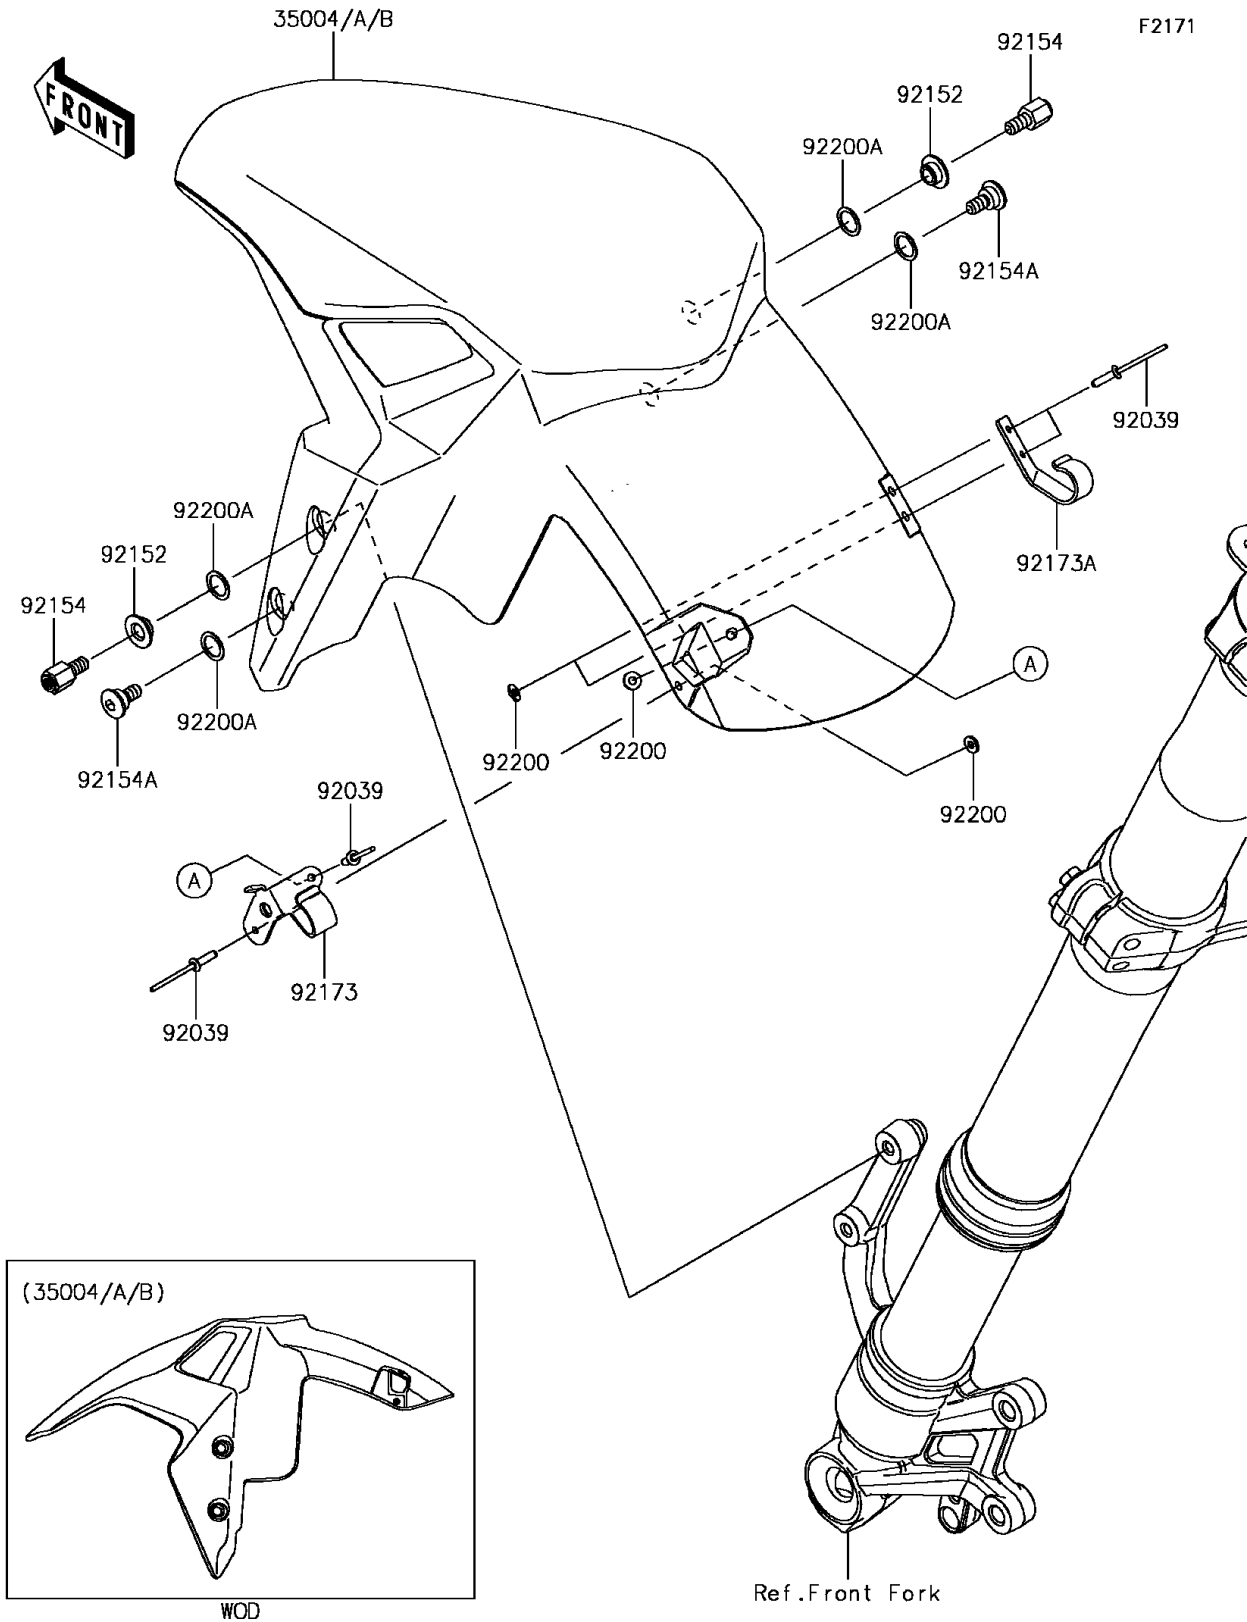

2017 Z900 ABS PARTS DIAGRAM

Front Fender(s)

2017 Z900 ABS PARTS LIST

Front Fender(s)

ITEM NAME	PART NUMBER	QUANTITY
FENDER-FRONT,P.M.GRAY (Ref # 35004)	35004-0359-36P	1
FENDER-FRONT,M.F.S.BLACK (Ref # 35004B)	35004-0359-739	1
RIVET (Ref # 92039)	92039-1231	4
COLLAR,6.5X10X5.3 (Ref # 92152)	92152-1863	2
BOLT,6MM (Ref # 92154)	92154-0746	2
BOLT,SOCKET,6X15 (Ref # 92154A)	92154-2660	2
CLAMP,LH (Ref # 92173)	92173-1600	1
CLAMP,RH (Ref # 92173A)	92173-1601	1
WASHER,3.5X8X1 (Ref # 92200)	92200-1251	4
WASHER,10.4X14X0.5 (Ref # 92200A)	92200-1880	4
FENDER-FRONT,C.L.GREEN (Ref # 35004A)	35004-0359-51P	1