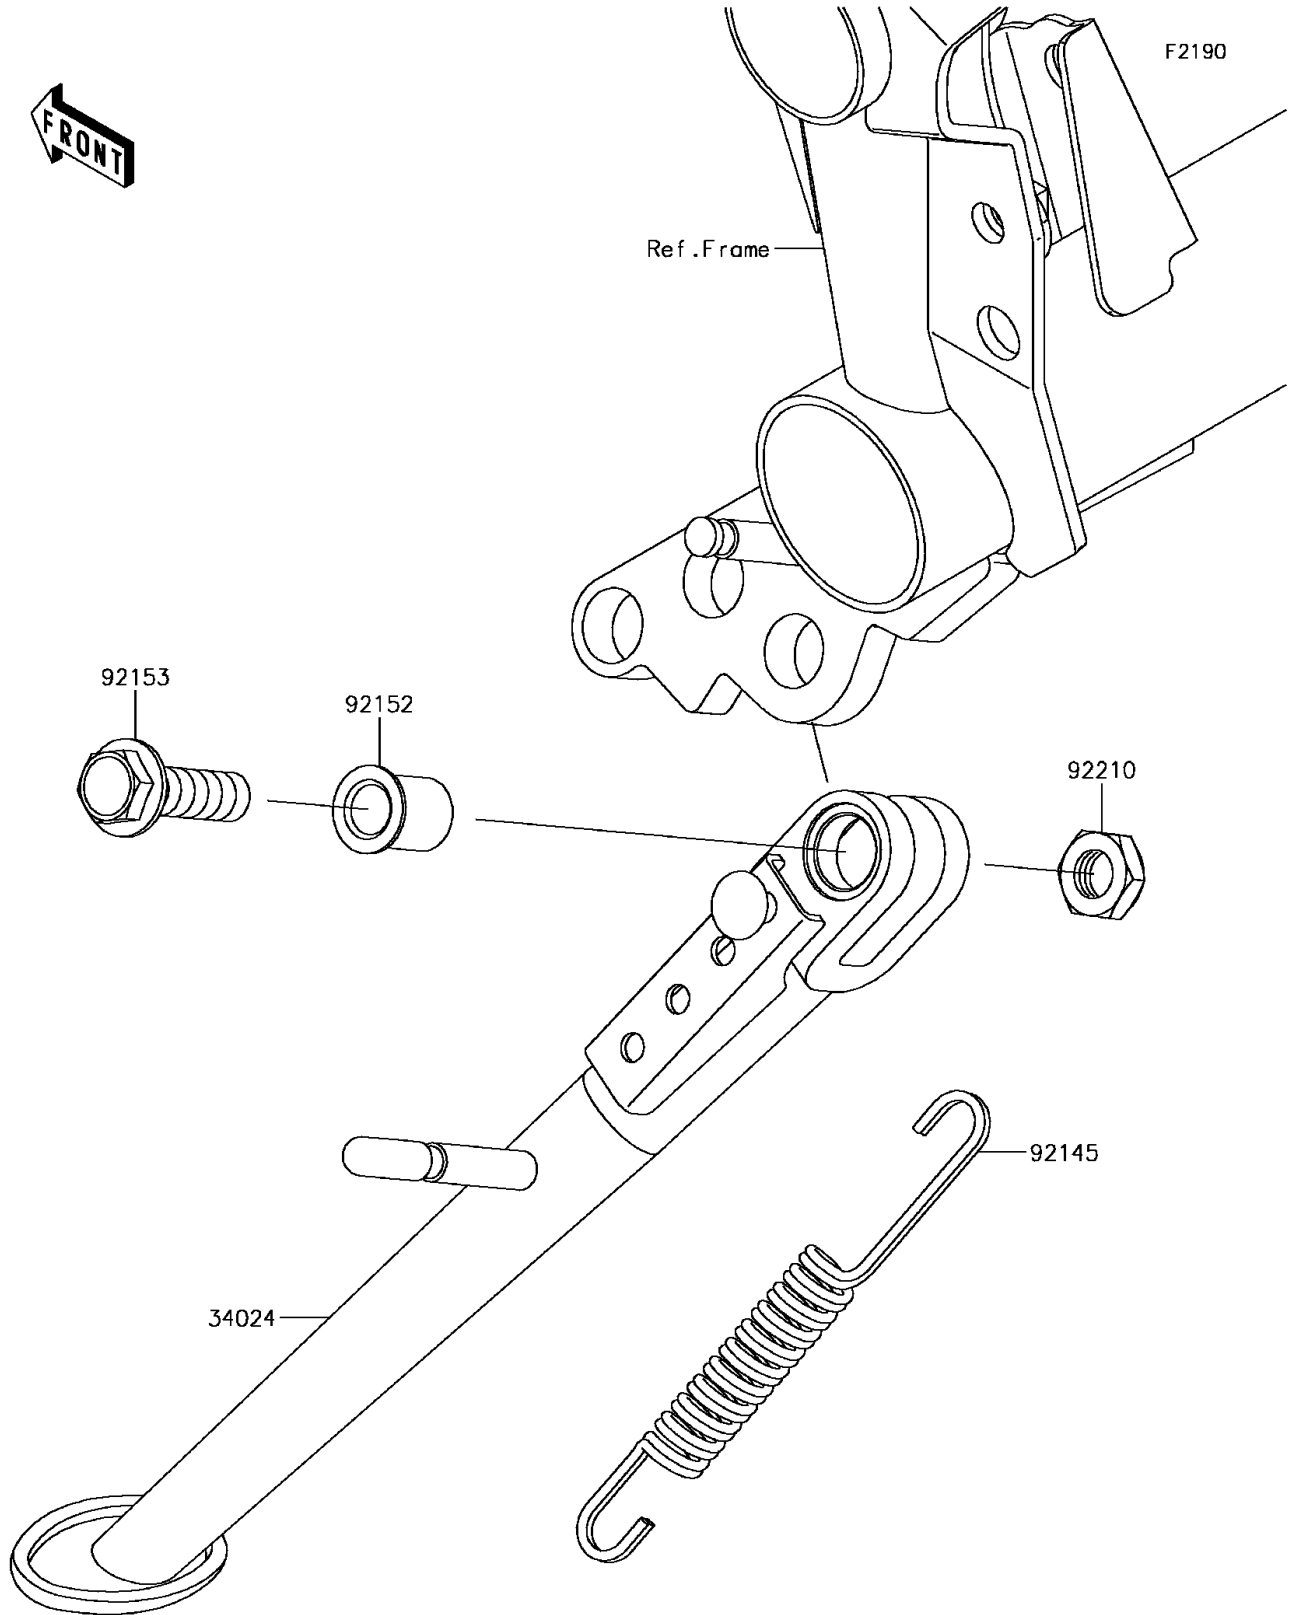

2017 Z900 ABS PARTS DIAGRAM

Stand(s)

2017 Z900 ABS PARTS LIST

Stand(s)

ITEM NAME	PART NUMBER	QUANTITY
STAND-SIDE,F.S.BLACK (Ref # 34024)	34024-0141-18R	1
SPRING,SIDE STAND (Ref # 92145)	92145-0562	1
COLLAR,10.2X15X18.6 (Ref # 92152)	92152-2248	1
BOLT,FLANGED,10X35 (Ref # 92153)	92153-0802	1
NUT,LOCK,10MM (Ref # 92210)	92210-0784	1