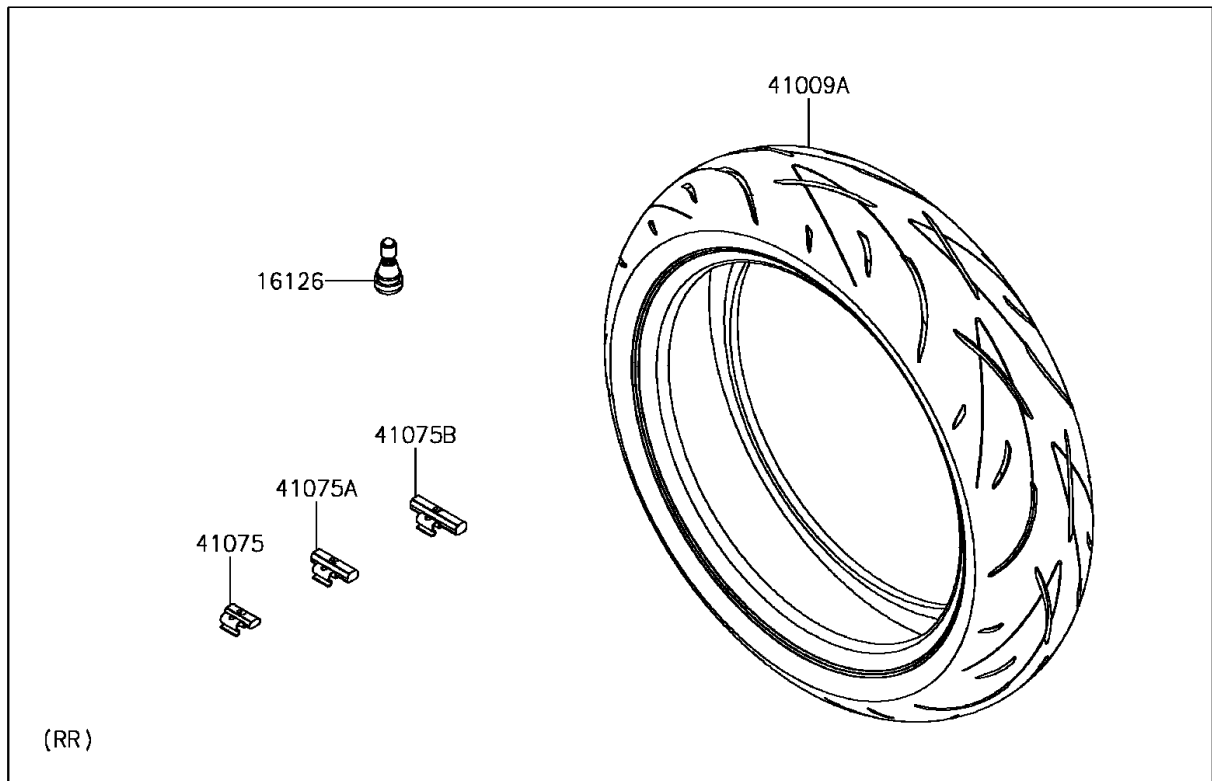

# 2017 Z900 ABS PARTS DIAGRAM

Tires

F2210

## 2017 Z900 ABS PARTS LIST

### Tires

ITEM NAME	PART NUMBER	QUANTITY
VALVE,TIRE (Ref # 16126)	16126-1140	2
TIRE,FR,120/70ZR17(58W),D214F (Ref # 41009)	41009-0694	1
TIRE,RR,180/55ZR17(73W),D214 (Ref # 41009A)	41009-0695	1
BALANCER-WHEEL,10G,SILVER (Ref # 41075)	41075-0007	AR
BALANCER-WHEEL,20G,SILVER (Ref # 41075A)	41075-0008	AR
BALANCER-WHEEL,30G,SILVER (Ref # 41075B)	41075-0009	AR