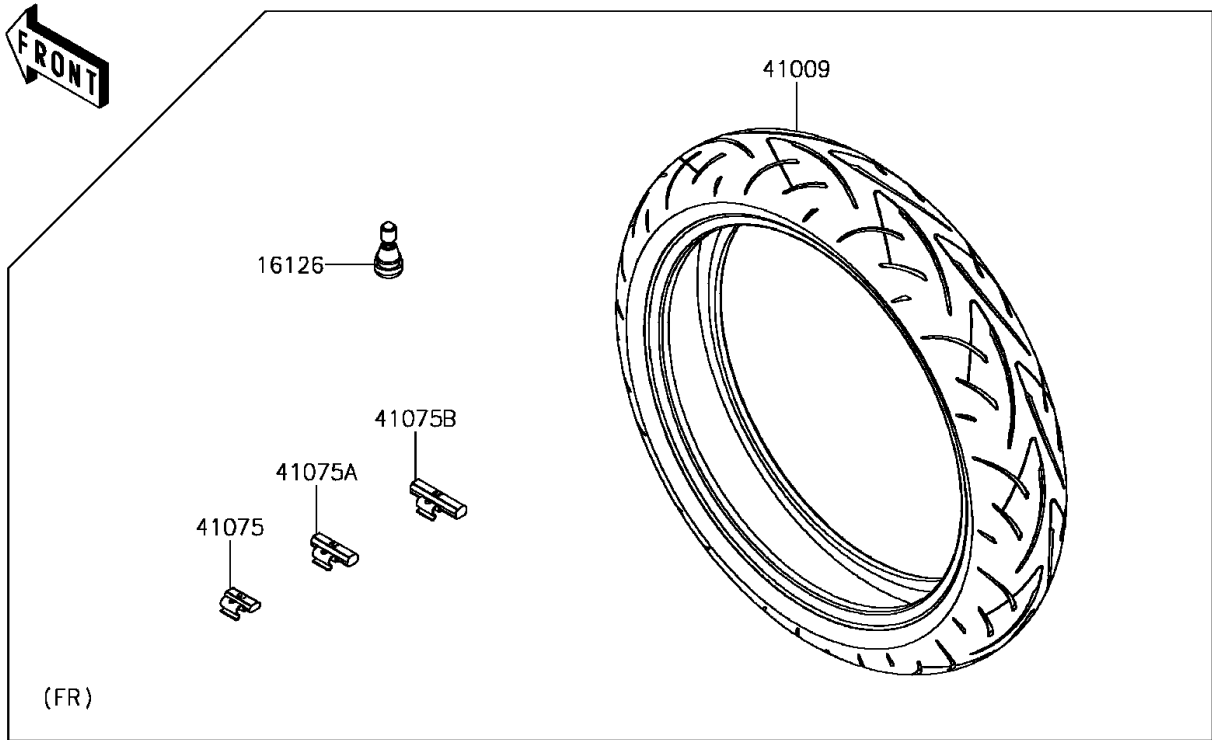

# 2017 Z900 ABS PARTS DIAGRAM

Tires

F2210

## 2017 Z900 ABS PARTS LIST

### Tires

ITEM NAME	PART NUMBER	QUANTITY
VALVE,TIRE (Ref # 16126)	16126-1140	2
TIRE,FR,120/70ZR17(58W),D214F (Ref # 41009)	41009-0694	1
TIRE,RR,180/55ZR17(73W),D214 (Ref # 41009A)	41009-0695	1
BALANCER-WHEEL,10G,SILVER (Ref # 41075)	41075-0007	AR
BALANCER-WHEEL,20G,SILVER (Ref # 41075A)	41075-0008	AR
BALANCER-WHEEL,30G,SILVER (Ref # 41075B)	41075-0009	AR