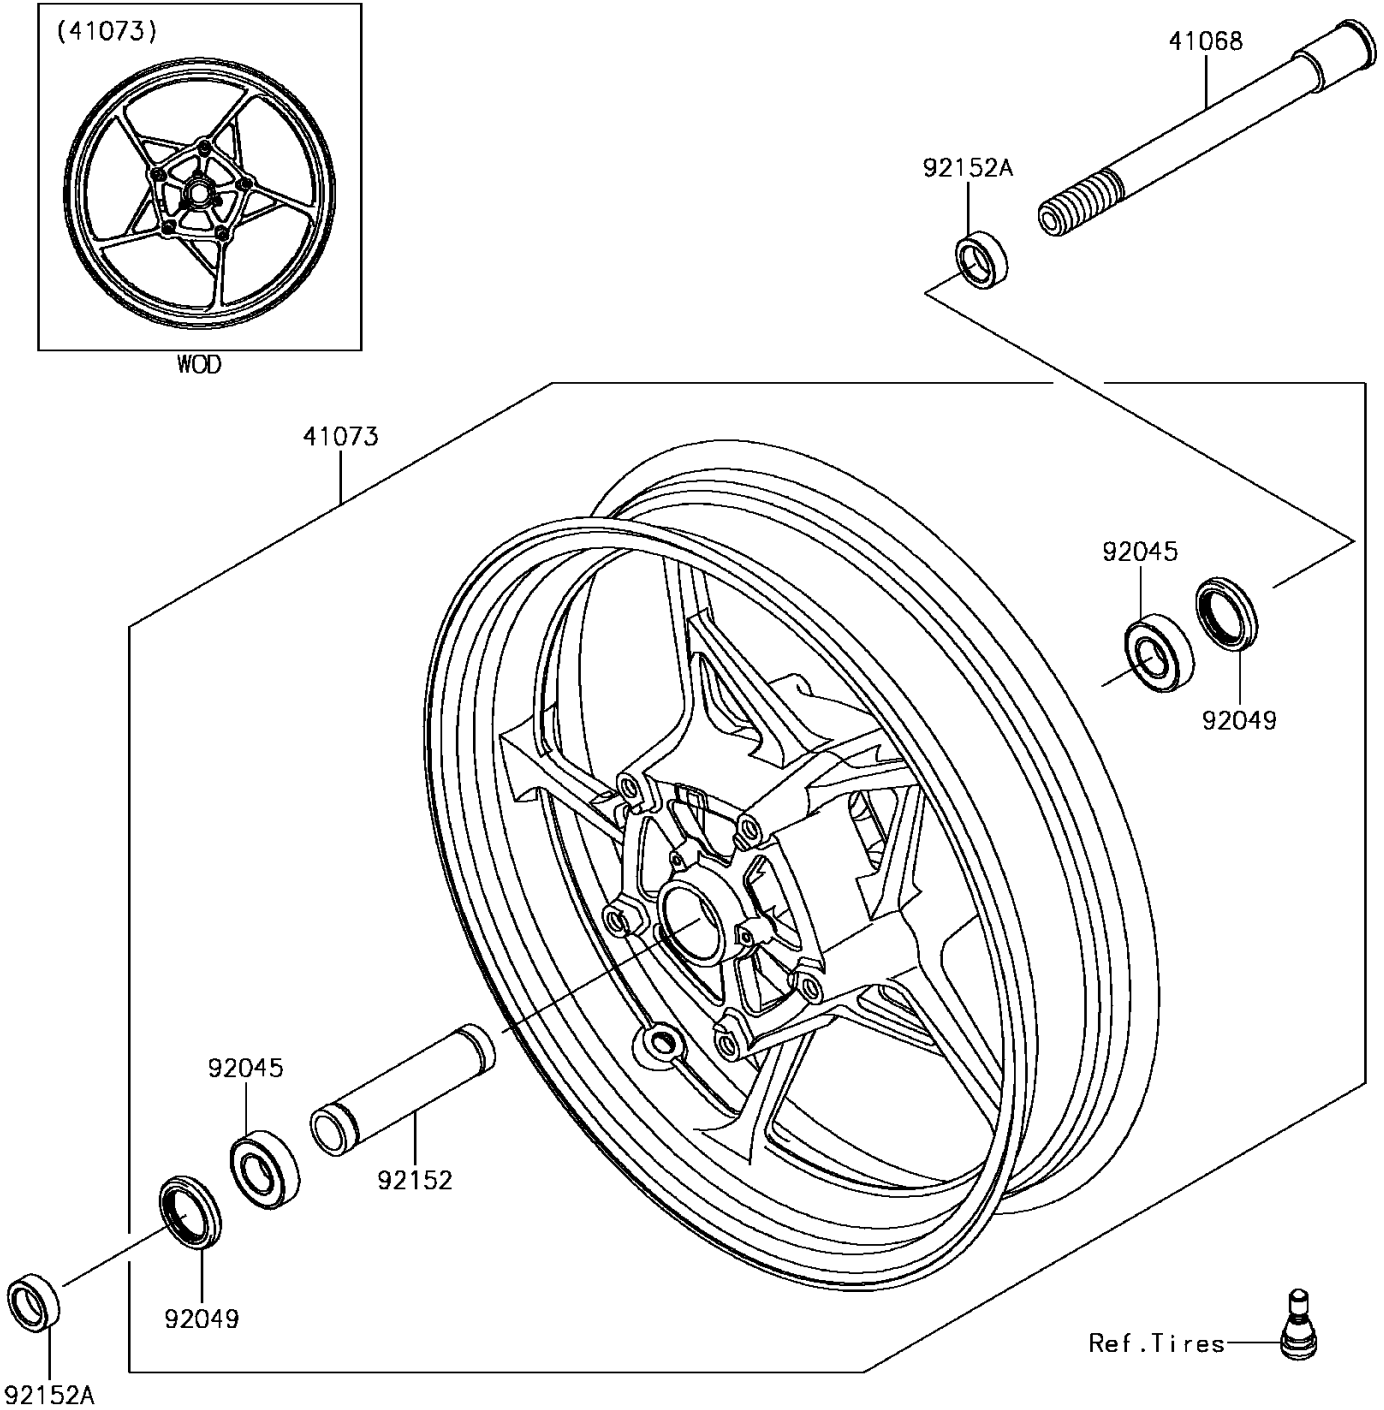

# 2017 Z900 ABS PARTS DIAGRAM

Front Wheel

F2230

WOD

## 2017 Z900 ABS PARTS LIST

### Front Wheel

ITEM NAME	PART NUMBER	QUANTITY
AXLE,FR,20X199 (Ref # 41068)	41068-0618	1
WHEEL-ASSY,FR,G.BLACK (Ref # 41073)	41073-0713-QT	1
BEARING-BALL,20X42X12 (Ref # 92045)	92045-0820	2
SEAL-OIL,BJN30427 (Ref # 92049)	92049-0130	2
COLLAR,20.2X27.2X115 (Ref # 92152)	92152-2227	1
COLLAR,20X30X10.5 (Ref # 92152A)	92152-2249	2