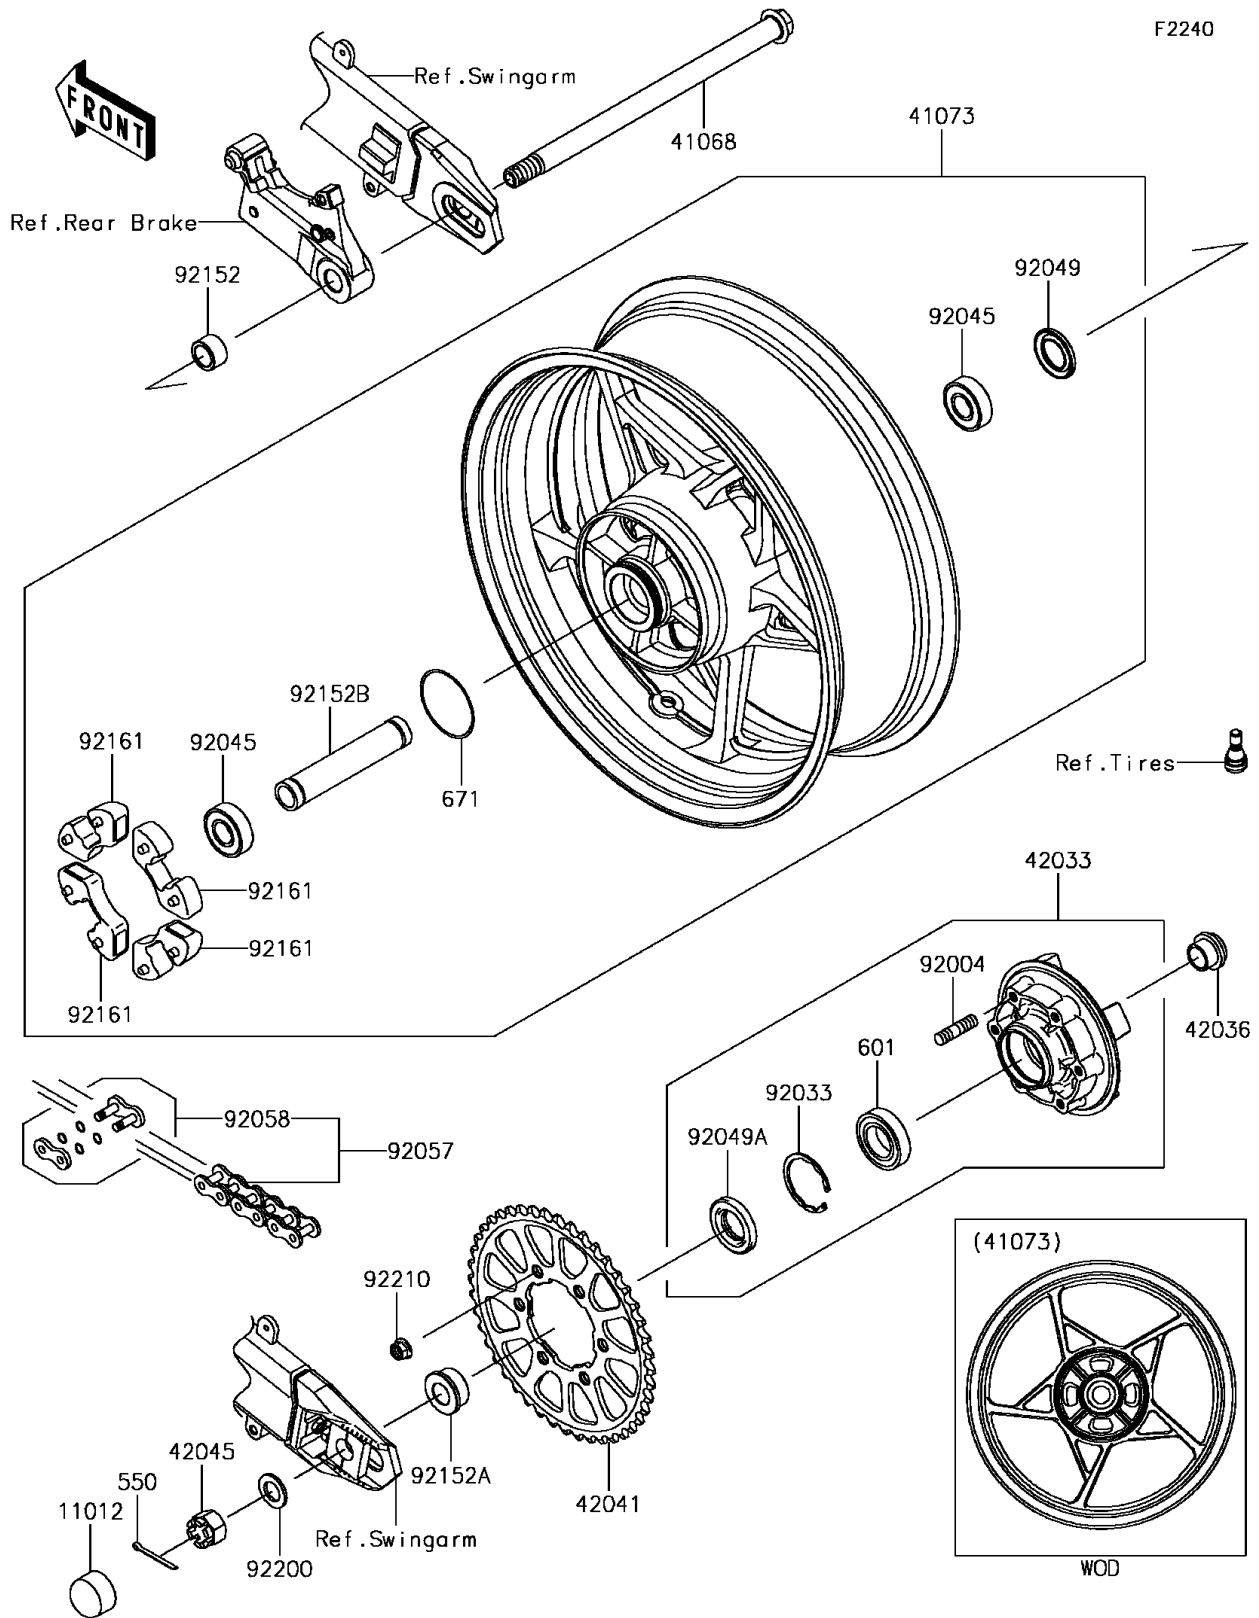

2017 Z900 ABS PARTS DIAGRAM

Rear Wheel/Chain

2017 Z900 ABS PARTS LIST

Rear Wheel/Chain

ITEM NAME	PART NUMBER	QUANTITY
PIN-COTTER,4.0X40 (Ref # 550)	550AA4040	1
BEARING-BALL (Ref # 601)	601B6205UU	1
O RING,60MM (Ref # 671)	671B2560	1
CAP,AXLE NUT (Ref # 11012)	11012-1590	1
AXLE,RR,18X327.2 (Ref # 41068)	41068-0619	1
WHEEL-ASSY,RR,G.BLACK (Ref # 41073)	41073-0706-QT	1
COUPLING-ASSY,RR HUB (Ref # 42033)	42033-0570	1
SLEEVE,RR HUB,L=23 (Ref # 42036)	42036-1251	1
SPROCKET-HUB,44T (Ref # 42041)	42041-0158	1
NUT,CASTLE,18MM (Ref # 42045)	42045-018	1
STUD,10X19 (Ref # 92004)	92004-0048	6
RING-SNAP,52MM (Ref # 92033)	92033-1043	1
BEARING-BALL,20X47X14 (Ref # 92045)	92045-0821	2
SEAL-OIL,28 47 5 (Ref # 92049)	92049-0140	1
SEAL-OIL (Ref # 92049A)	92049-1287	1
CHAIN,DRIVE,EK525RMX3/3D,114L (Ref # 92057)	92057-0672	1
JOINT-CHAIN (Ref # 92058)	92058-0041	1
COLLAR,20X28X16.4 (Ref # 92152)	92152-1583	1
COLLAR,20X35X18 (Ref # 92152A)	92152-1585	1
COLLAR,20.2X27.2X141.9 (Ref # 92152B)	92152-2250	1
DAMPER,SHOCK,RR HUB (Ref # 92161)	92161-0342	4
WASHER,19X32X2.6 (Ref # 92200)	92200-1489	1
NUT,LOCK,FLANGED,10MM (Ref # 92210)	92210-0276	6