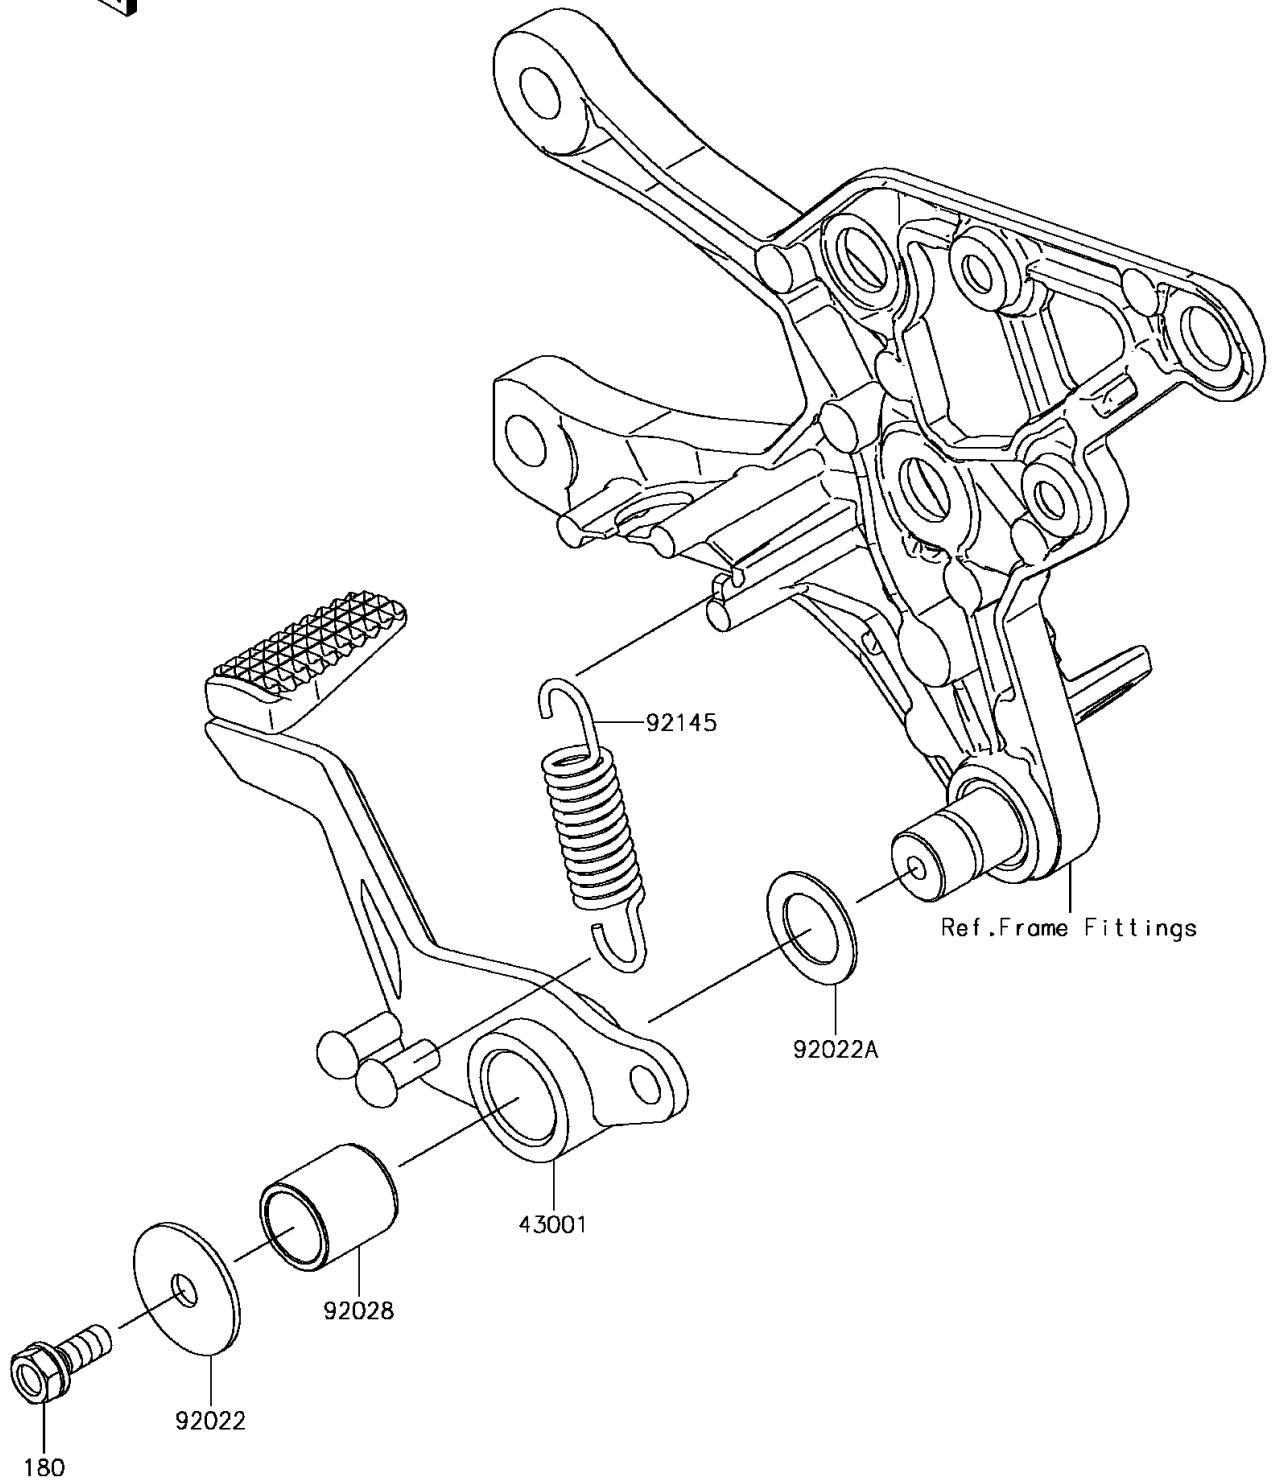

2017 Z900 ABS PARTS DIAGRAM

Brake Pedal/Torque Link

F2260

2017 Z900 ABS PARTS LIST

Brake Pedal/Torque Link

ITEM NAME	PART NUMBER	QUANTITY
BOLT-UPSET-WS,6X16 (Ref # 180)	180AA0616	1
LEVER-BRAKE (Ref # 43001)	43001-0749	1
WASHER,7X28X1.6 (Ref # 92022)	92022-1282	1
WASHER,15.3X24X1 (Ref # 92022A)	92022-326	1
BUSHING,BRAKE PEDAL (Ref # 92028)	92028-1282	1
SPRING,BRAKE PEDAL (Ref # 92145)	92145-0893	1