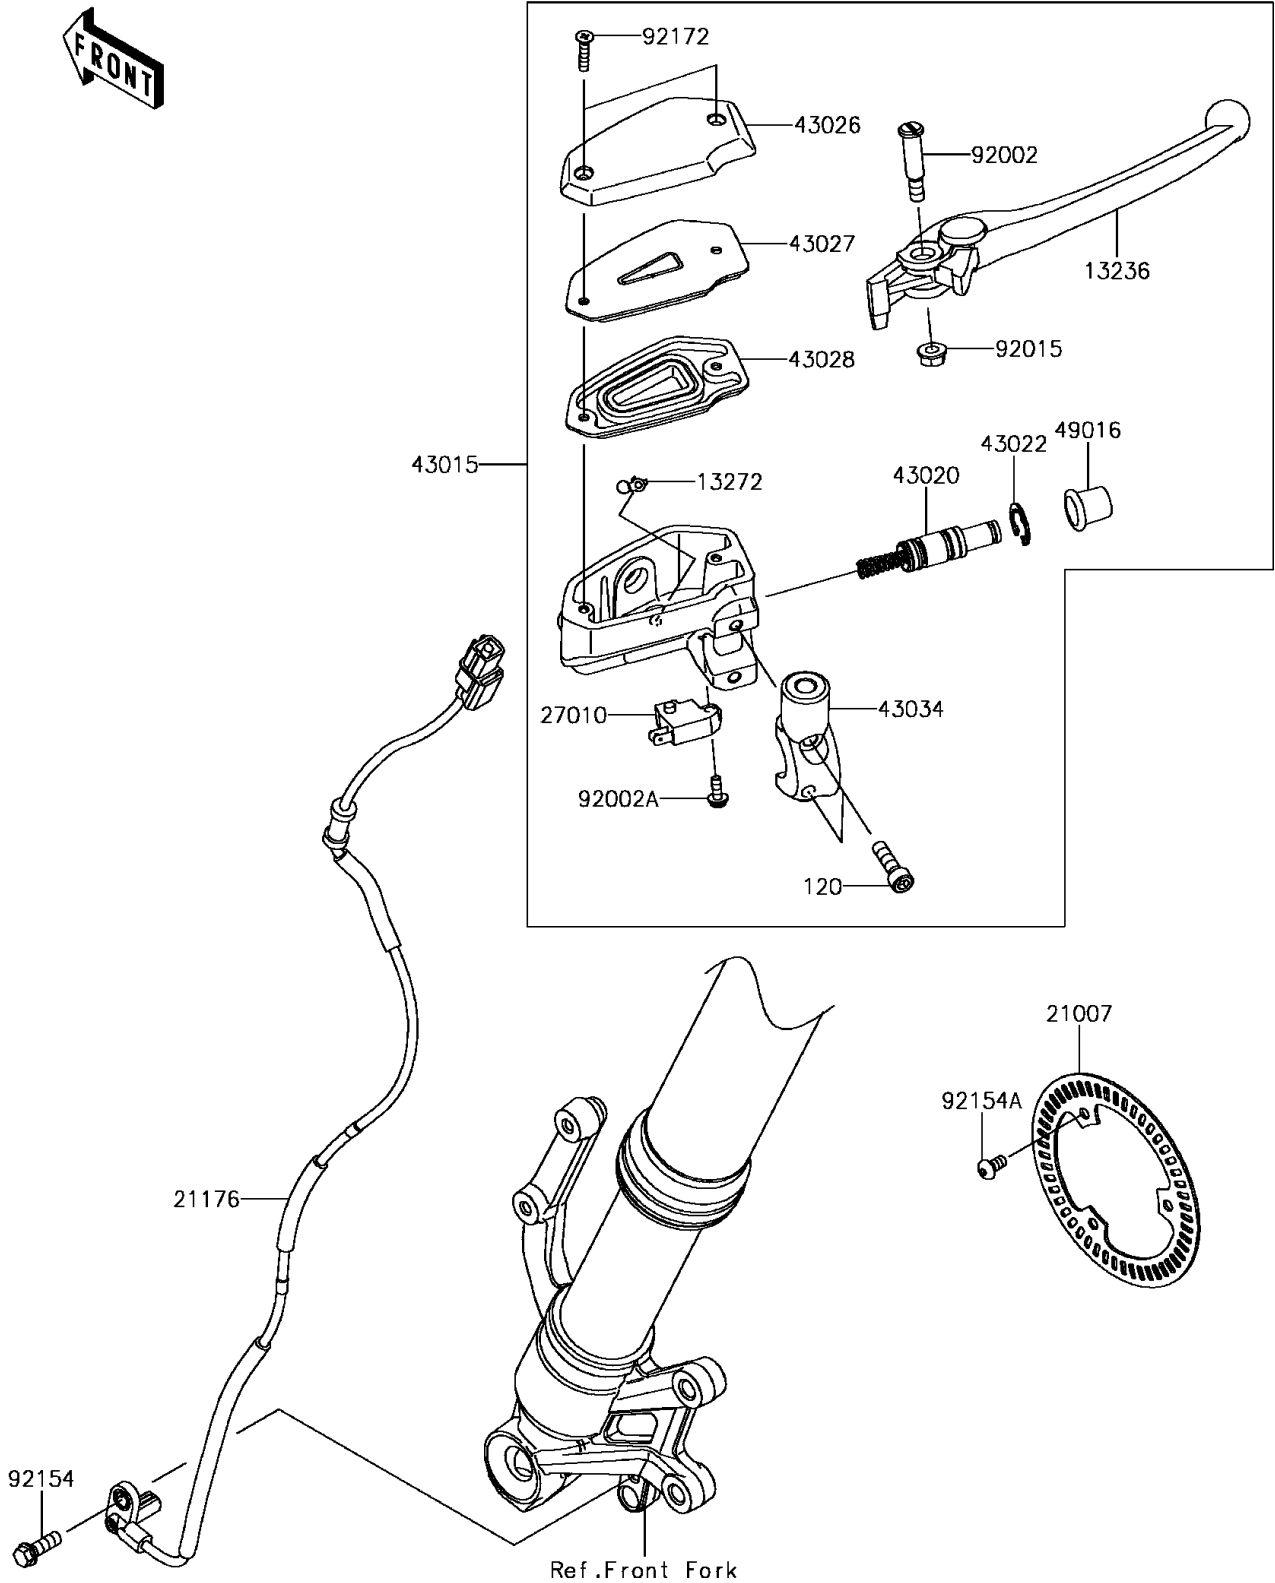

# 2017 Z900 ABS PARTS DIAGRAM

Front Master Cylinder

F2291

## 2017 Z900 ABS PARTS LIST

### Front Master Cylinder

ITEM NAME	PART NUMBER	QUANTITY
BOLT-SOCKET,6X22 (Ref # 120)	120CB0622	2
LEVER-COMP,FRONT BRAKE (Ref # 13236)	13236-0140	1
PLATE (Ref # 13272)	13272-0573	1
ROTOR,SENSOR,FR (Ref # 21007)	21007-0643	1
SENSOR,SPEED,FR (Ref # 21176)	21176-0833	1
SWITCH,BRAKE (Ref # 27010)	27010-0025	1
CYLINDER-ASSY-MASTER,FR (Ref # 43015)	43015-0588	1
PISTON-COMP-BRAKE (Ref # 43020)	43020-0008	1
STOPPER-BRAKE,PISTON (Ref # 43022)	43022-1010	1
CAP-BRAKE (Ref # 43026)	43026-0019	1
PLATE-DIAPHRAGM (Ref # 43027)	43027-0008	1
DIAPHRAGM (Ref # 43028)	43028-0015	1
HOLDER-BRAKE,MASTER CYLINDER (Ref # 43034)	43034-0049	1
COVER-SEAL,MASTER CYLINDER (Ref # 49016)	49016-1044	1
BOLT,LEVER SET,BLACK (Ref # 92002)	92002-1322	1
BOLT,SCREW,4X12 (Ref # 92002A)	92002-1323	1
NUT,FLANGED,6MM (Ref # 92015)	92015-1528	1
BOLT,FLANGED,6X18 (Ref # 92154)	92154-0784	1
BOLT,SOCKET,5X10 (Ref # 92154A)	92154-1292	3
SCREW,4X20 (Ref # 92172)	92172-0320	2