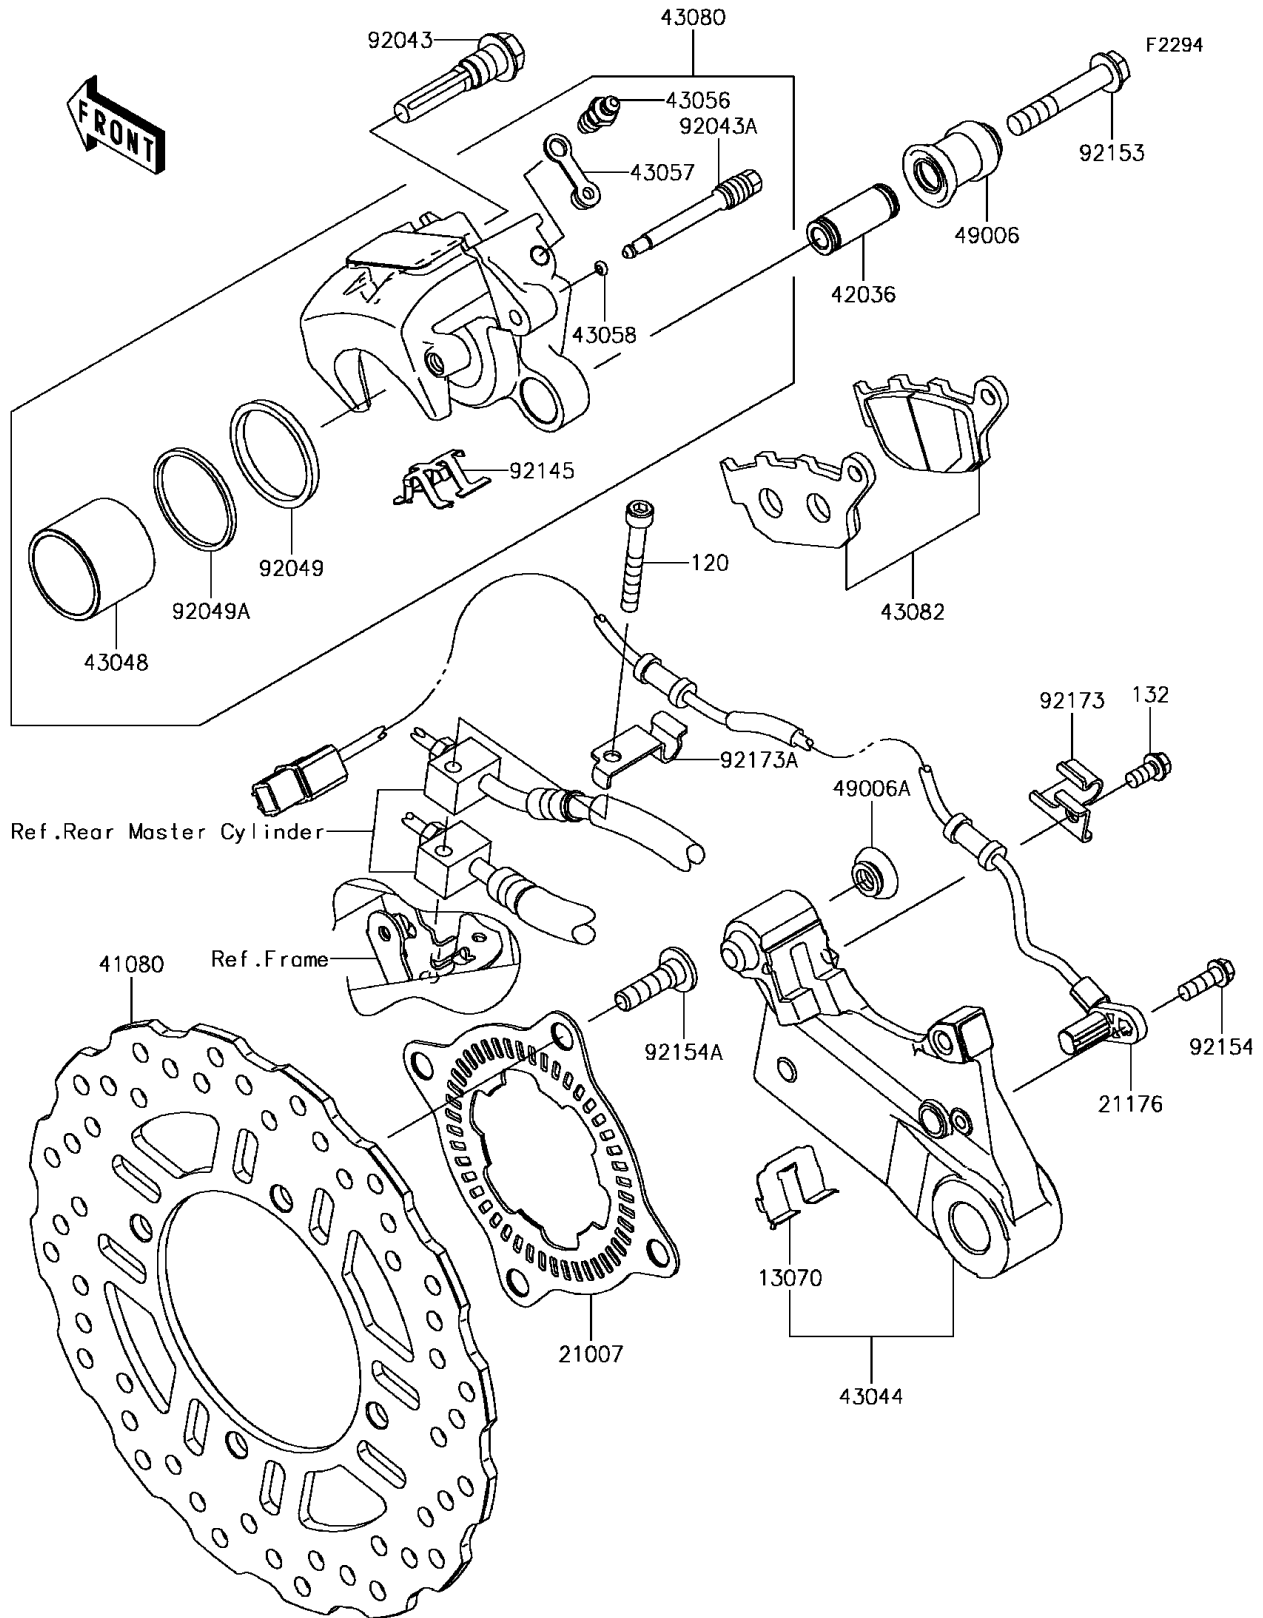

2017 Z900 ABS PARTS DIAGRAM

Rear Brake

2017 Z900 ABS PARTS LIST

Rear Brake

ITEM NAME	PART NUMBER	QUANTITY
BOLT-SOCKET,6X45 (Ref # 120)	120CA0645	1
BOLT-FLANGED-SMALL,6X12 (Ref # 132)	132BA0612	1
GUIDE,BRACKET RETAINER (Ref # 13070)	13070-0795	1
ROTOR,SENSOR,RR (Ref # 21007)	21007-0645	1
SENSOR,SPEED,RR (Ref # 21176)	21176-0834	1
DISC,RR (Ref # 41080)	41080-0668	1
SLEEVE (Ref # 42036)	42036-0050	1
HOLDER-COMP-CALIPER (Ref # 43044)	43044-0082	1
PISTON-CALIPER (Ref # 43048)	43048-0008	1
BREATHER (Ref # 43056)	43056-1055	1
CAP-BREATHER (Ref # 43057)	43057-1001	1
RING,STOPPER (Ref # 43058)	43058-1100	1
CALIPER-SUB-ASSY,RR,BLACK (Ref # 43080)	43080-0156-DJ	1
PAD-ASSY-BRAKE (Ref # 43082)	43082-0151	1
BOOT (Ref # 49006)	49006-0058	1
BOOT,CALIPER (Ref # 49006A)	49006-1242	1
PIN (Ref # 92043)	92043-0137	1
PIN,HANGER (Ref # 92043A)	92043-0820	1
SEAL-OIL (Ref # 92049)	92049-1449	1
SEAL-OIL (Ref # 92049A)	92049-1450	1
SPRING,PAD (Ref # 92145)	92145-0493	1
BOLT,FLANGED (Ref # 92153)	92153-1826	1
BOLT,FLANGED,6X18 (Ref # 92154)	92154-0784	1
BOLT,SOCKET,8X30 (Ref # 92154A)	92154-0844	4
CLAMP,CALIPER HOLDER (Ref # 92173)	92173-1637	1
CLAMP,PIPE JOINT (Ref # 92173A)	92173-1638	1