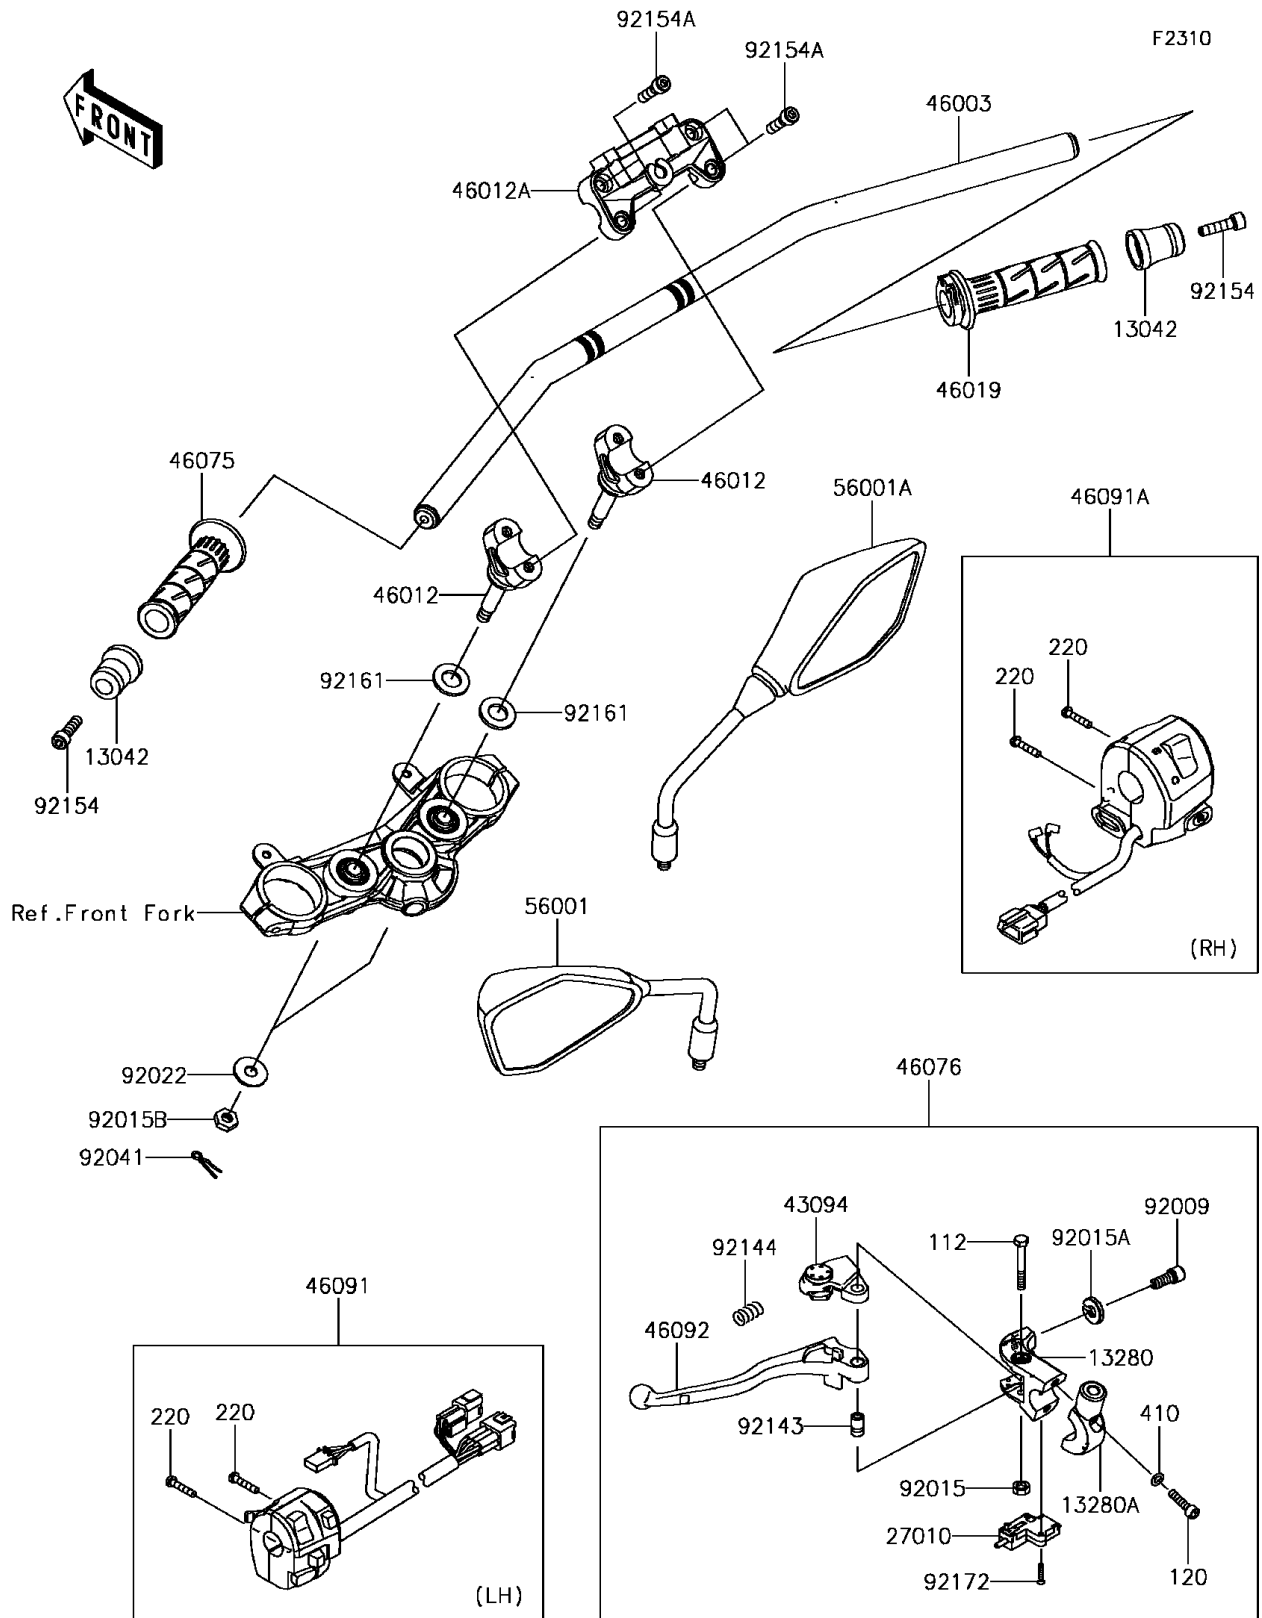

2017 Z900 ABS PARTS DIAGRAM

Handlebar

2017 Z900 ABS PARTS LIST

Handlebar

ITEM NAME	PART NUMBER	QUANTITY
BOLT-UPSET,6X45 (Ref # 112)	112BB0645	1
BOLT-SOCKET,6X25 (Ref # 120)	120CB0625	2
SCREW-PAN-CROS,5X25 (Ref # 220)	220AB0525	4
WASHER-PLAIN-SMALL,6MM (Ref # 410)	410AB0600	2
WEIGHT,HANDLE (Ref # 13042)	13042-0741	2
HOLDER,CLUTCH LEVER (Ref # 13280)	13280-0306	1
HOLDER,CLUTCH LEVER (Ref # 13280A)	13280-0307	1
SWITCH,CLUTCH (Ref # 27010)	27010-0849	1
ADJUSTER (Ref # 43094)	43094-0009	1
HANDLE,F.S.BLACK (Ref # 46003)	46003-0673-18R	1
HOLDER-HANDLE,LWR,F.S.BLACK (Ref # 46012)	46012-0376-18R	2
HOLDER-HANDLE,UPP,F.S.BLACK (Ref # 46012A)	46012-0377-18R	1
GRIP-ASSY,THROTTLE (Ref # 46019)	46019-0060	1
GRIP,HANDLE,LH (Ref # 46075)	46075-0564	1
LEVER-ASSY-GRIP (Ref # 46076)	46076-0122	1
HOUSING-ASSY-CONTROL,LH (Ref # 46091)	46091-0344	1
HOUSING-ASSY-CONTROL,RH (Ref # 46091A)	46091-0345	1
LEVER-GRIP,CLUTCH (Ref # 46092)	46092-0569	1
MIRROR-ASSY,LH (Ref # 56001)	56001-0299	1
MIRROR-ASSY,RH (Ref # 56001A)	56001-0300	1
SCREW,CABLE ADJUST,8MM,BLACK (Ref # 92009)	92009-1134	1
NUT,LOCK,6MM,BLACK (Ref # 92015)	92015-1191	1
NUT,CABLE ADJUST LOCK,8MM,BLK (Ref # 92015A)	92015-1197	1
NUT,LOCK,10MM (Ref # 92015B)	92015-1962	2
WASHER,10.2X28X2 (Ref # 92022)	92022-1088	2
COTTER,8MM (Ref # 92041)	92041-1060	2
COLLAR (Ref # 92143)	92143-1379	1
SPRING (Ref # 92144)	92144-1467	1
BOLT,SOCKET,8X30 (Ref # 92154)	92154-0440	2

2017 Z900 ABS PARTS LIST

Handlebar

ITEM NAME	PART NUMBER	QUANTITY
BOLT,SOCKET,8X30 (Ref # 92154A)	92154-2683	4
DAMPER (Ref # 92161)	92161-0037	2
SCREW,3X16 (Ref # 92172)	92172-0183	2