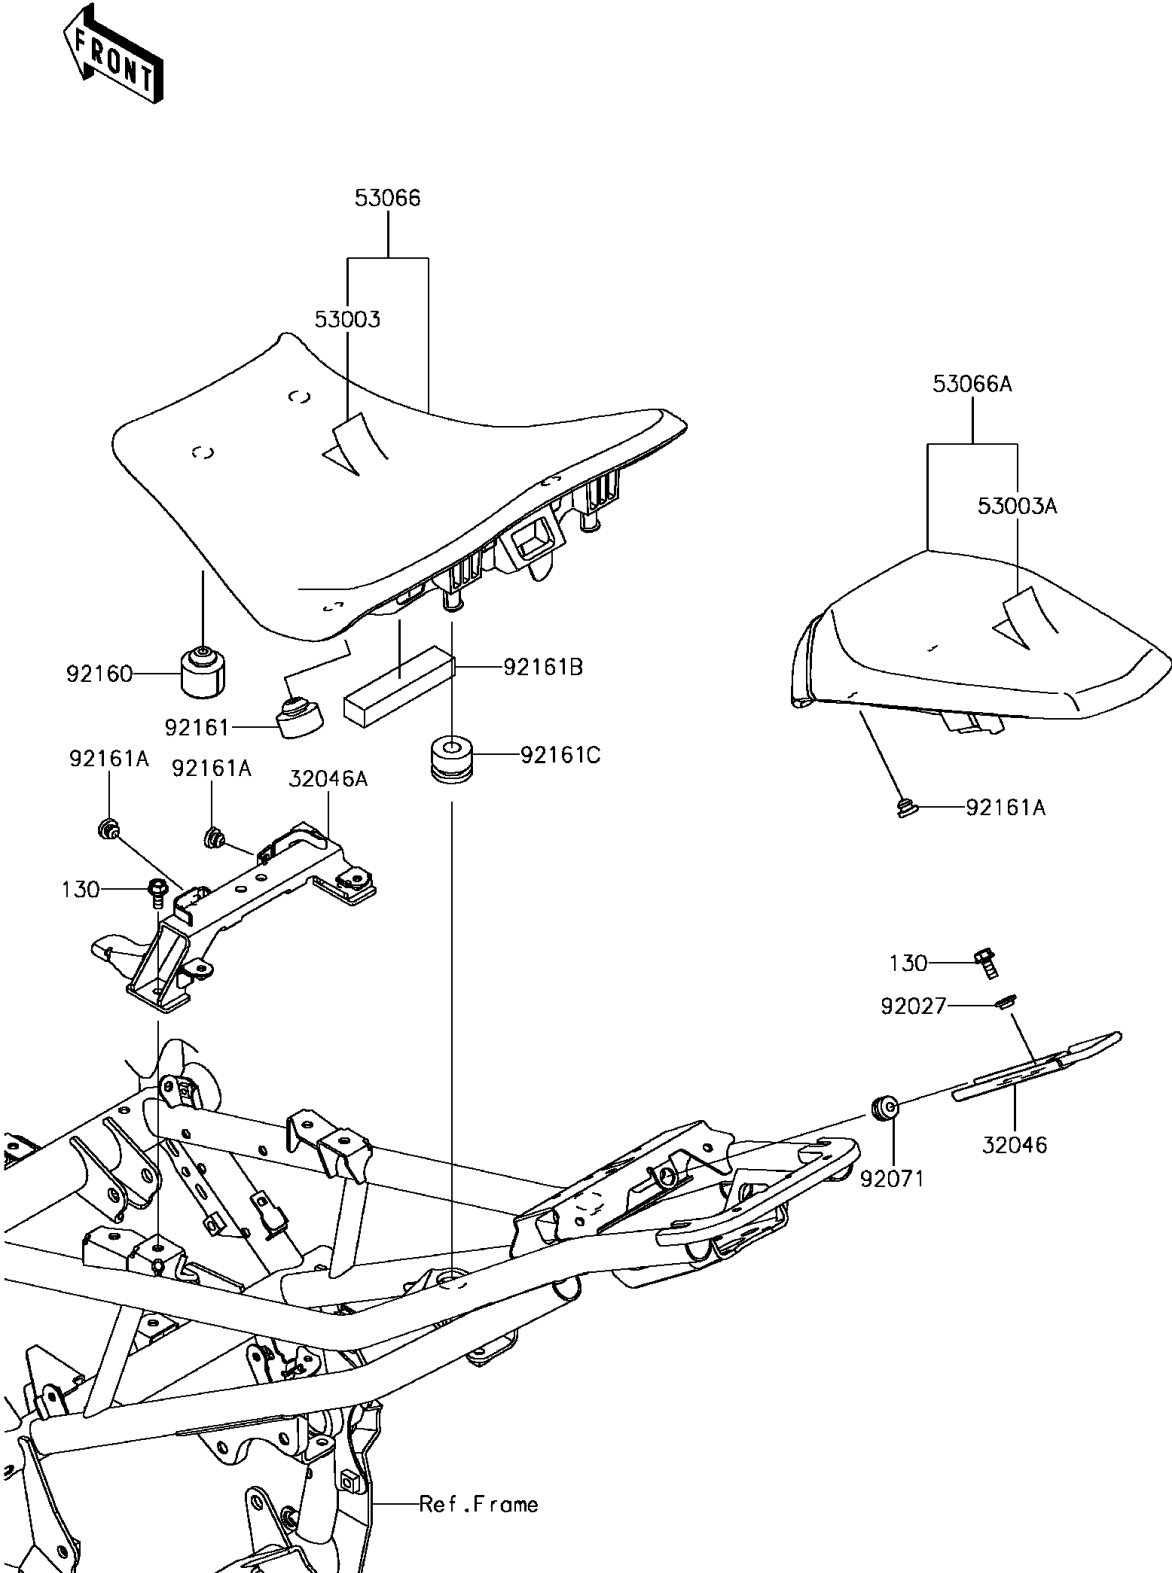

2017 Z900 ABS PARTS DIAGRAM

Seat

F2510

2017 Z900 ABS PARTS LIST

Seat

ITEM NAME	PART NUMBER	QUANTITY
BOLT-FLANGED,6X14 (Ref # 130)	130CA0614	3
BRACKET-SEAT,FR LOCK (Ref # 32046)	32046-0401	1
BRACKET-SEAT,FR (Ref # 32046A)	32046-0418	1
LEATHER,FR SEAT,BLACK (Ref # 53003)	53003-0432-MA	1
LEATHER,RR SEAT,BLACK (Ref # 53003A)	53003-0433-MA	1
SEAT-ASSY,FR,BLACK (Ref # 53066)	53066-0581-MA	1
SEAT-ASSY,RR,BLACK+BLK (Ref # 53066A)	53066-0582-12Y	1
COLLAR,L=4.6 (Ref # 92027)	92027-1168	1
GROMMET (Ref # 92071)	92071-0038	1
DAMPER (Ref # 92160)	92160-1513	2
DAMPER,RR SEAT (Ref # 92161)	92161-0930	2
DAMPER (Ref # 92161A)	92161-1084	4
DAMPER,20X90X15 (Ref # 92161B)	92161-1867	1
DAMPER,12X28X21 (Ref # 92161C)	92161-1913	2