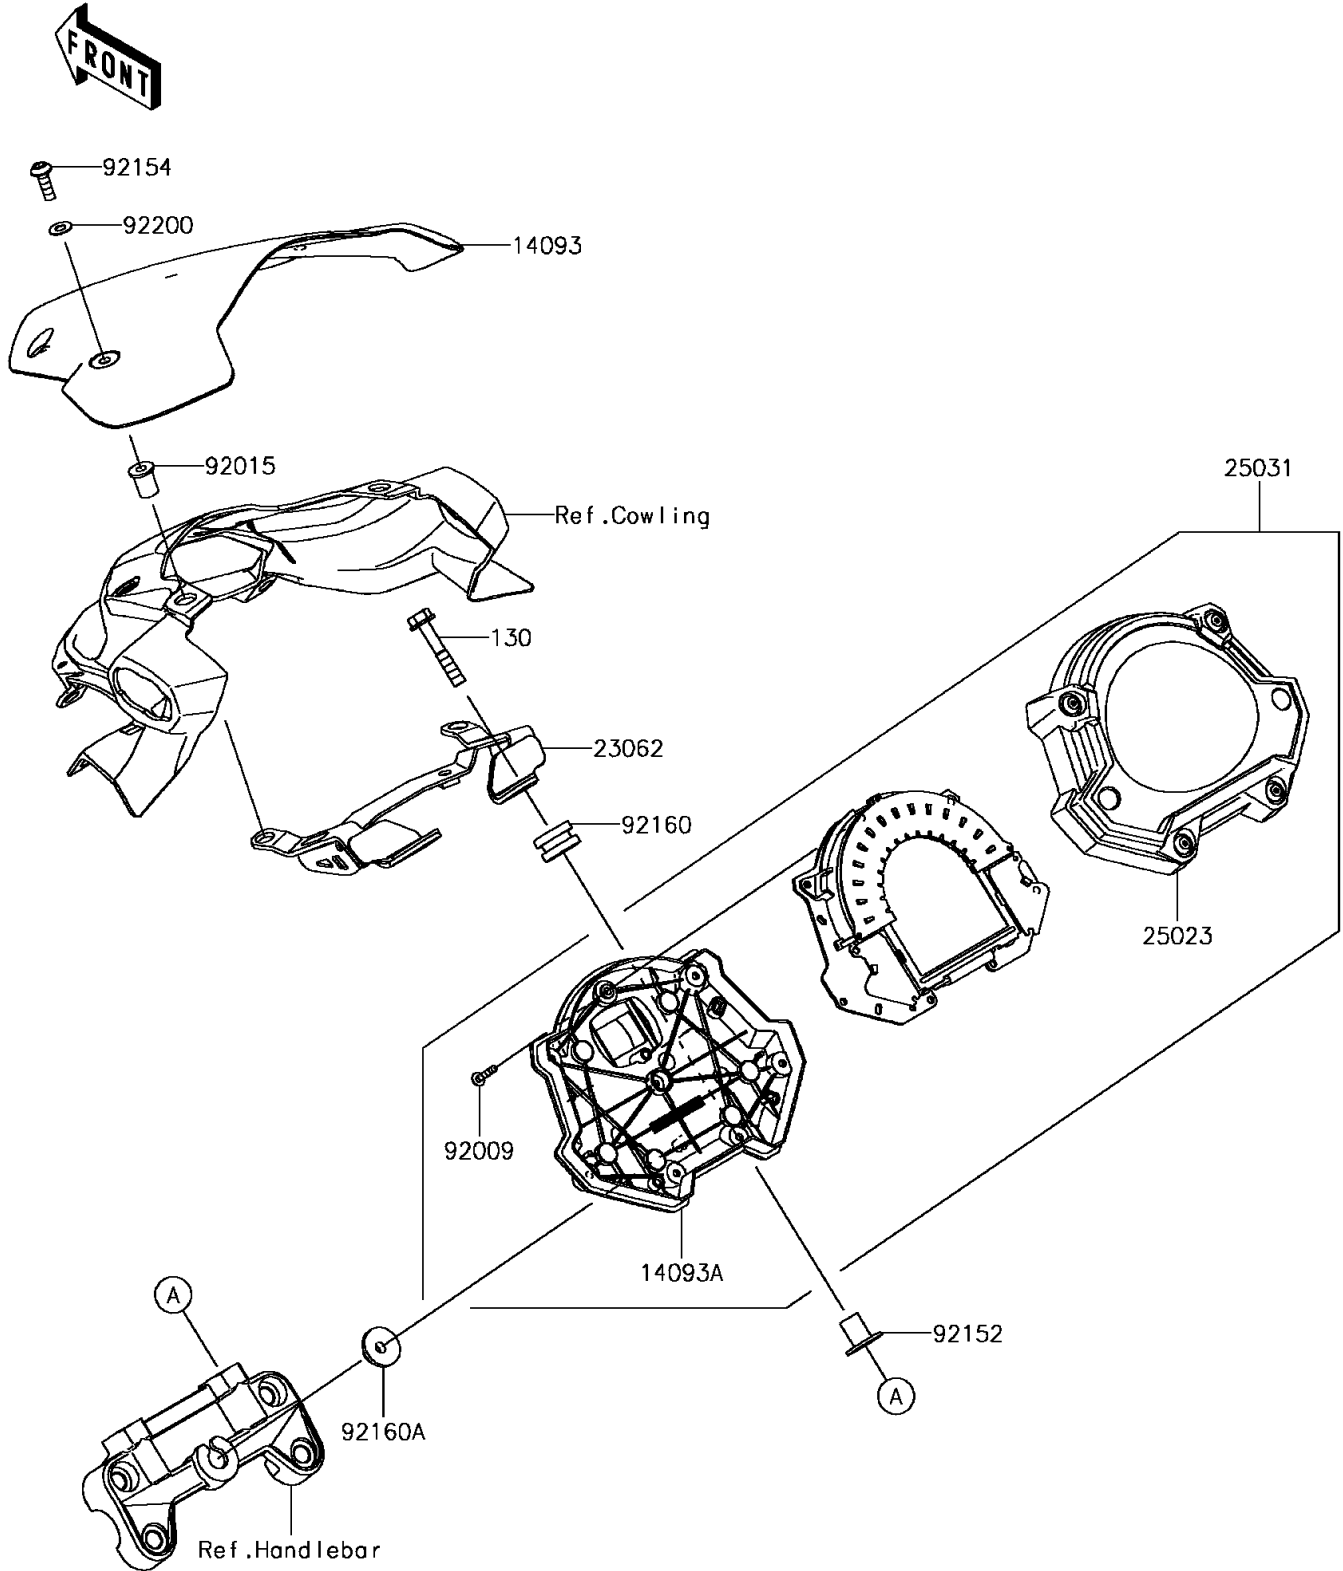

2017 Z900 ABS PARTS DIAGRAM

Meter(s)

F2530

2017 Z900 ABS PARTS LIST

Meter(s)

ITEM NAME	PART NUMBER	QUANTITY
BOLT-FLANGED,6X35 (Ref # 130)	130BB0635	2
COVER,METER (Ref # 14093)	14093-0512	1
COVER,LWR CASE (Ref # 14093A)	14093-0526	1
BRACKET-COMP (Ref # 23062)	23062-0928	1
COVER-METER CASE (Ref # 25023)	25023-0128	1
METER-ASSY,COMBINATION,ABS (Ref # 25031)	25031-0731	1
SCREW,TAPPING,3X16 (Ref # 92009)	92009-1391	8
NUT,WELL,5MM (Ref # 92015)	92015-1757	4
COLLAR (Ref # 92152)	92152-0604	2
BOLT,SOCKET,5X16 (Ref # 92154)	92154-0026	4
DAMPER,10X20X12 (Ref # 92160)	92160-1167	2
DAMPER (Ref # 92160A)	92160-1613	1
WASHER,NYLON,5.3X11.5X0.5 (Ref # 92200)	92200-1480	4