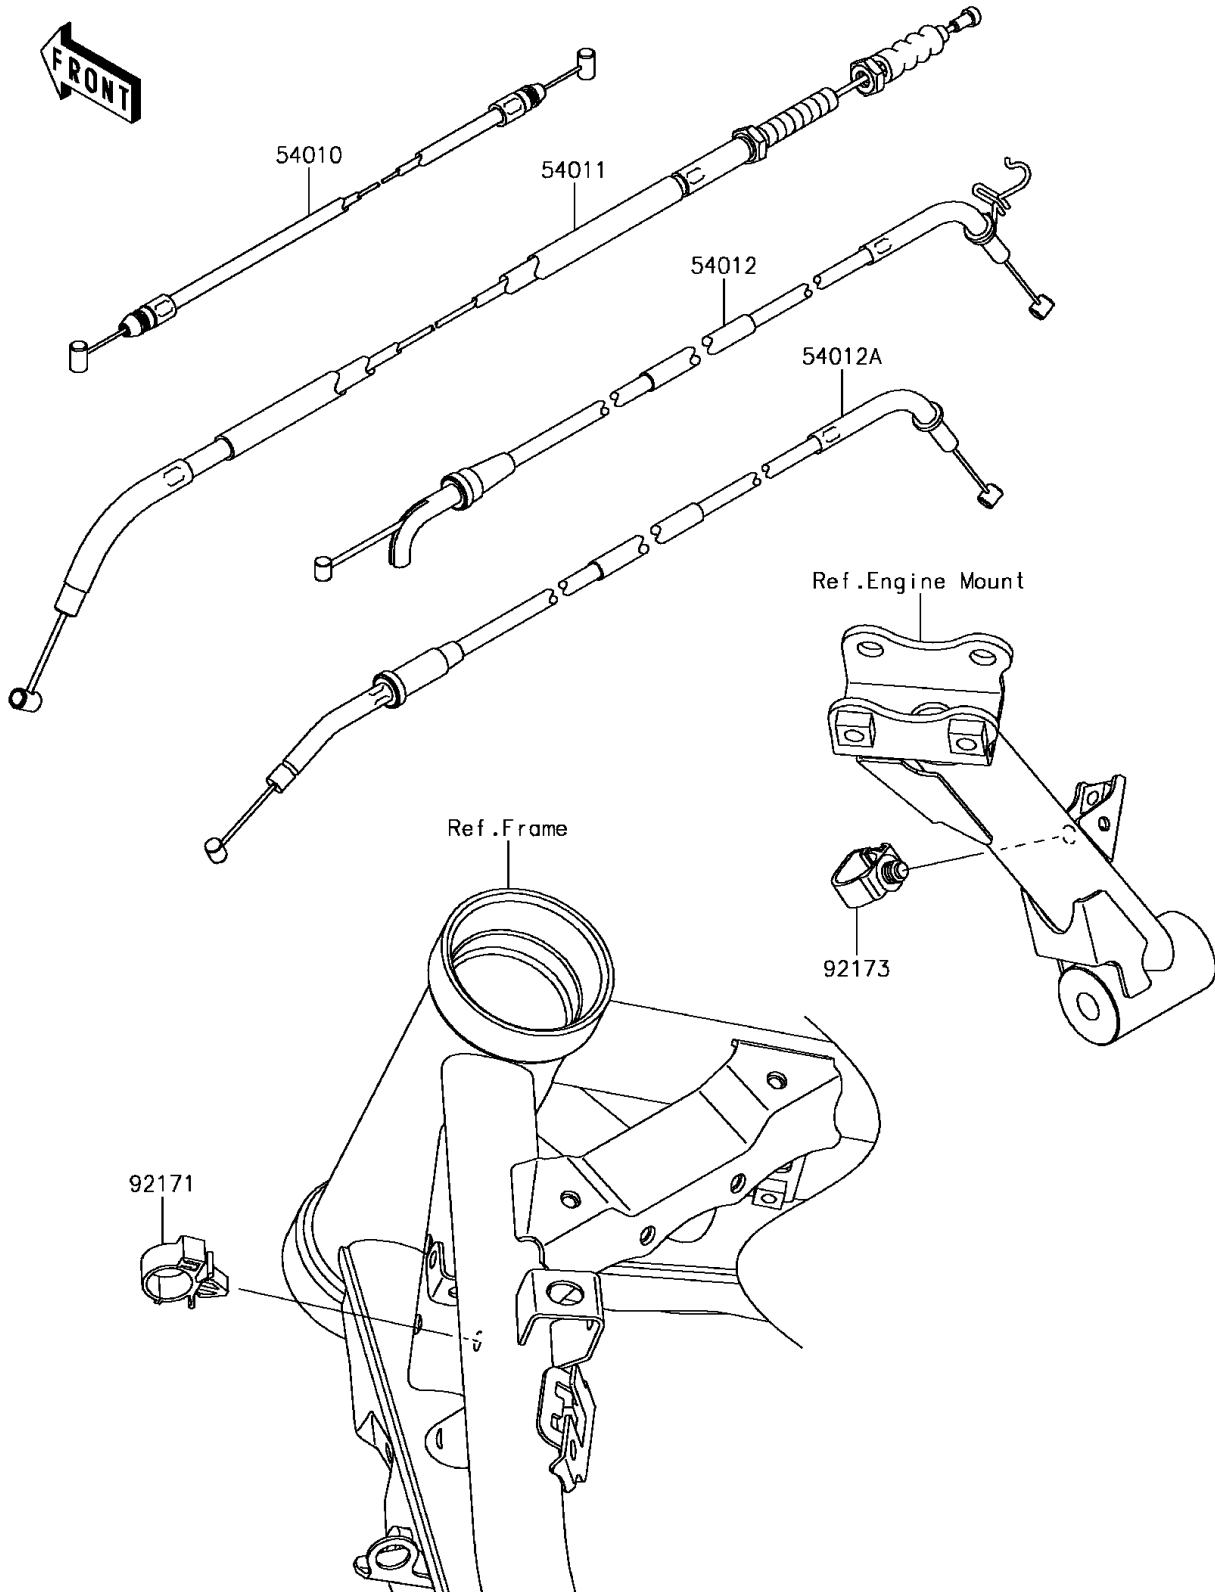

2017 Z900 ABS PARTS DIAGRAM

Cables

F2540

2017 Z900 ABS PARTS LIST

Cables

ITEM NAME	PART NUMBER	QUANTITY
CABLE,SEAT LOCK (Ref # 54010)	54010-0614	1
CABLE-CLUTCH (Ref # 54011)	54011-0618	1
CABLE-THROTTLE (Ref # 54012)	54012-0646	1
CABLE-THROTTLE (Ref # 54012A)	54012-0647	1
CLAMP (Ref # 92171)	92171-0782	1
CLAMP,HOLDER CLIP (Ref # 92173)	92173-0868	1