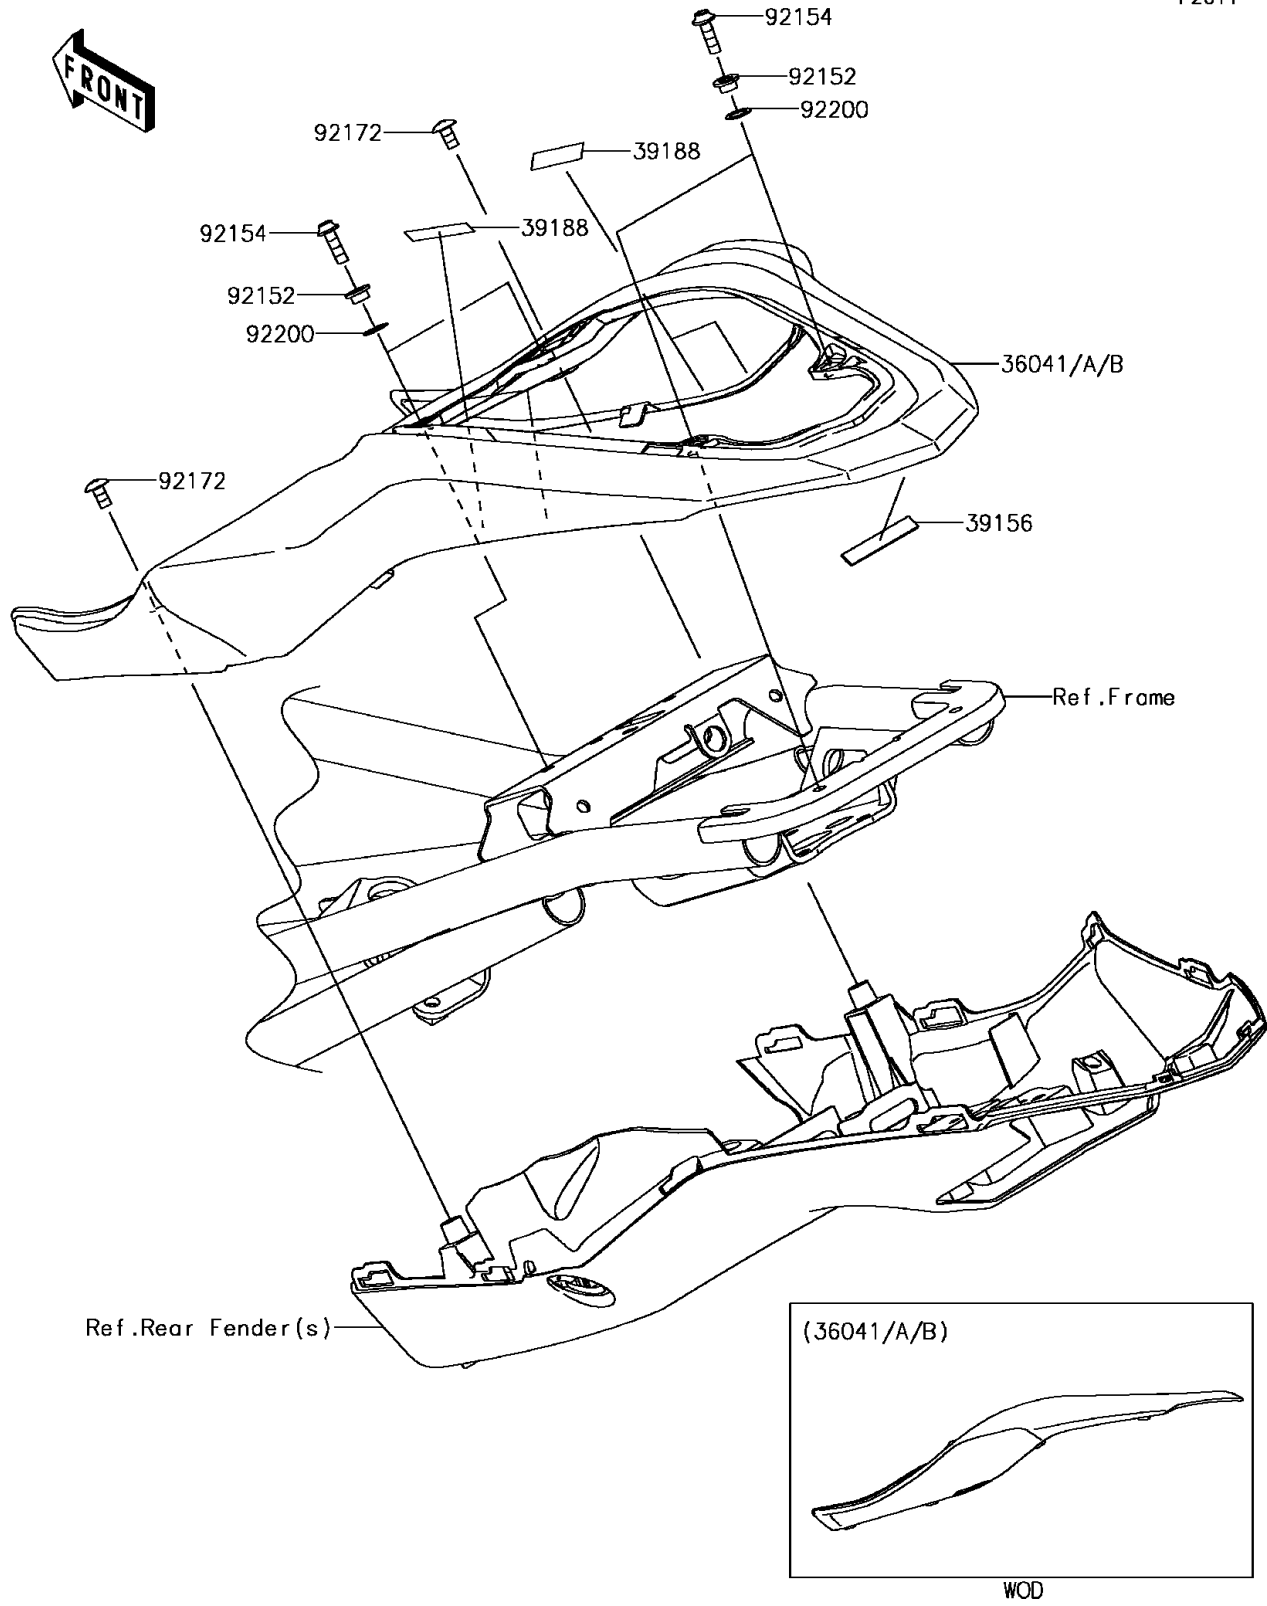

2017 Z900 ABS PARTS DIAGRAM

Side Covers

F2611

2017 Z900 ABS PARTS LIST

Side Covers

ITEM NAME	PART NUMBER	QUANTITY
COVER-TAIL,P.M.GRAY (Ref # 36041)	36041-0030-36P	1
COVER-TAIL,M.S.BLACK (Ref # 36041B)	36041-0030-660	1
PAD,7X44X1 (Ref # 39156)	39156-2181	1
TAPE,8X35 (Ref # 39188)	39188-0564	4
COLLAR,5.6X8X5 (Ref # 92152)	92152-2339	4
BOLT,SOCKET,5X16 (Ref # 92154)	92154-0209	4
SCREW,5X10 (Ref # 92172)	92172-1194	2
WASHER,8.2X12X0.5 (Ref # 92200)	92200-1887	4
COVER-TAIL,C.L.GREEN (Ref # 36041A)	36041-0030-51P	1