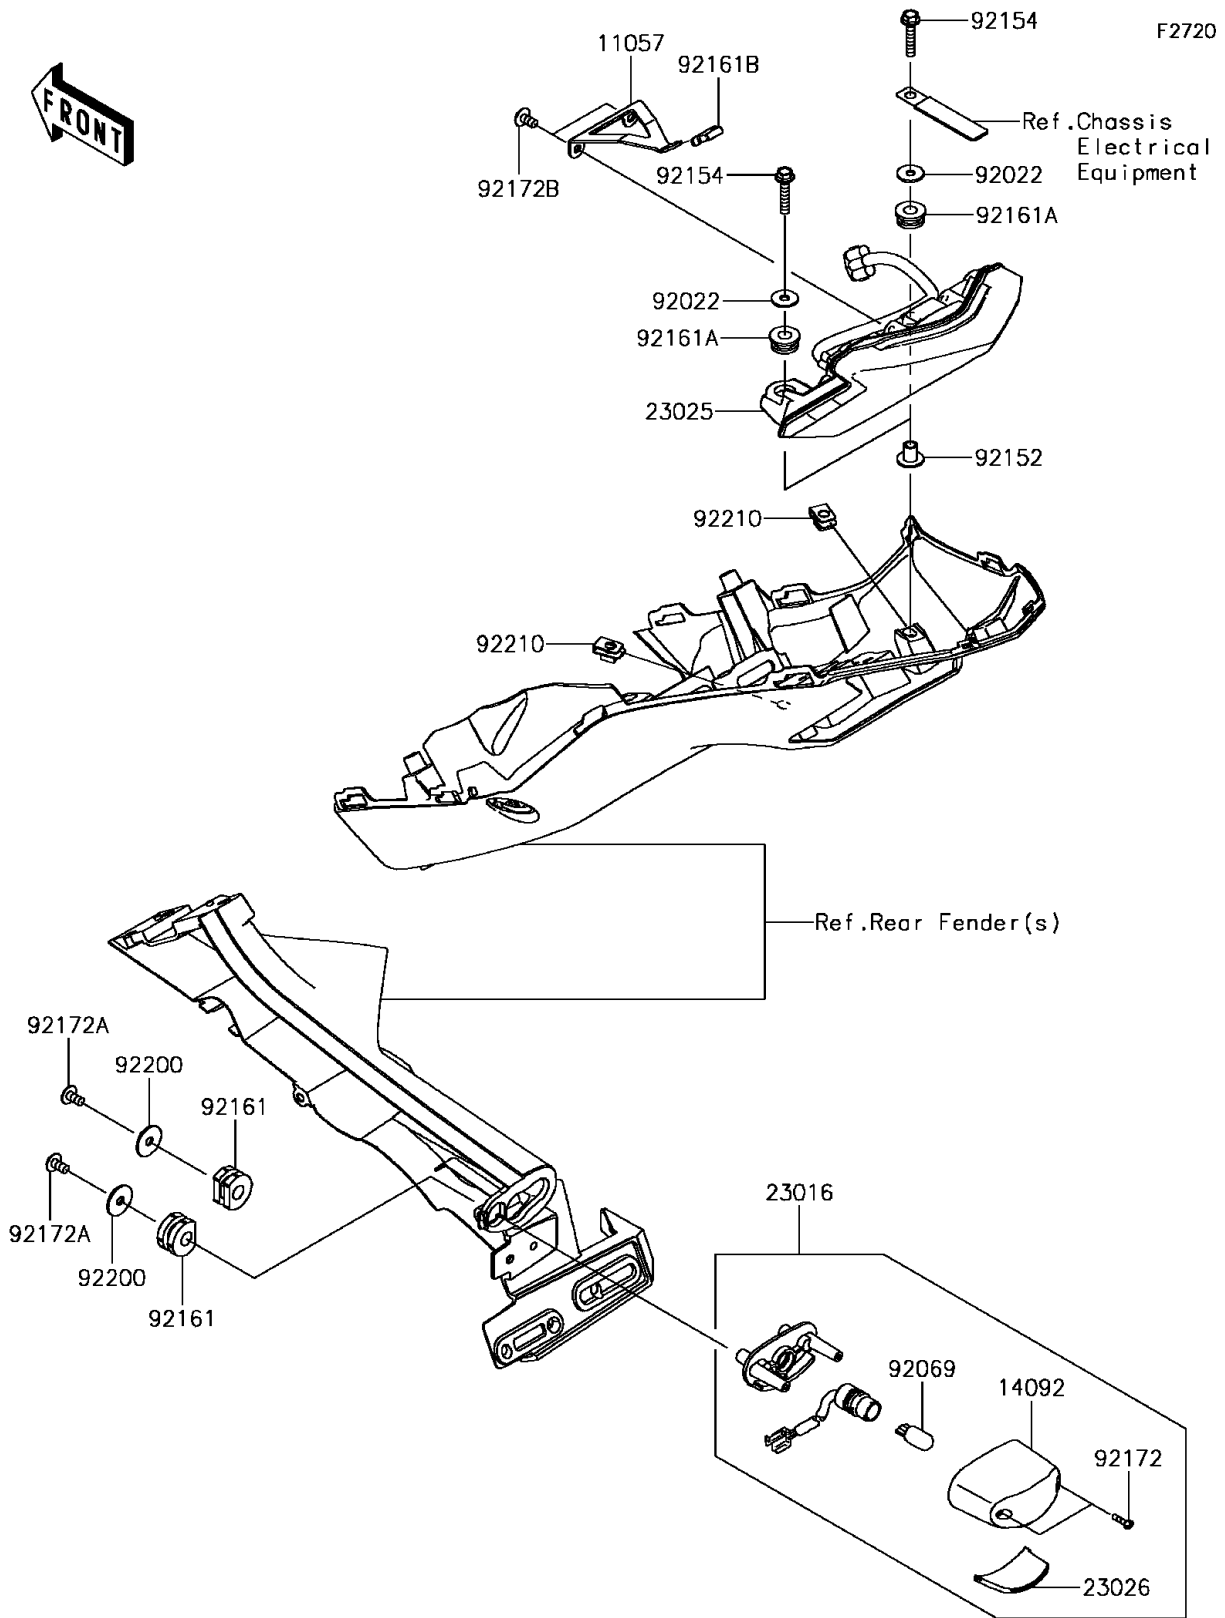

2017 Z900 ABS PARTS DIAGRAM

Taillight(s)

2017 Z900 ABS PARTS LIST

Taillight(s)

ITEM NAME	PART NUMBER	QUANTITY
BRACKET,TAIL LAMP (Ref # 11057)	11057-0247	1
COVER,LICENSE LAMP (Ref # 14092)	14092-0001	1
LAMP-ASSY,LICENSE (Ref # 23016)	23016-0561	1
LAMP-TAIL (Ref # 23025)	23025-0361	1
LENS,LICENCE LAMP (Ref # 23026)	23026-0023	1
WASHER,5.2X16X1.2 (Ref # 92022)	92022-263	2
BULB,12V 5W (Ref # 92069)	92069-1016	1
COLLAR,5.6X8X11.2 (Ref # 92152)	92152-1562	2
BOLT,FLANGED,5X25 (Ref # 92154)	92154-2682	2
DAMPER (Ref # 92161)	92161-0776	2
DAMPER,8X18X8.1 (Ref # 92161A)	92161-1369	2
DAMPER (Ref # 92161B)	92161-1917	1
SCREW,TAPPING,2.9X13 (Ref # 92172)	92172-0343	2
SCREW,TAPPING,5X16 (Ref # 92172A)	92172-0427	2
SCREW,5X10 (Ref # 92172B)	92172-0864	2
WASHER,5.5X20X1.2 (Ref # 92200)	92200-0284	2
NUT,PLATE,5MM (Ref # 92210)	92210-0935	2