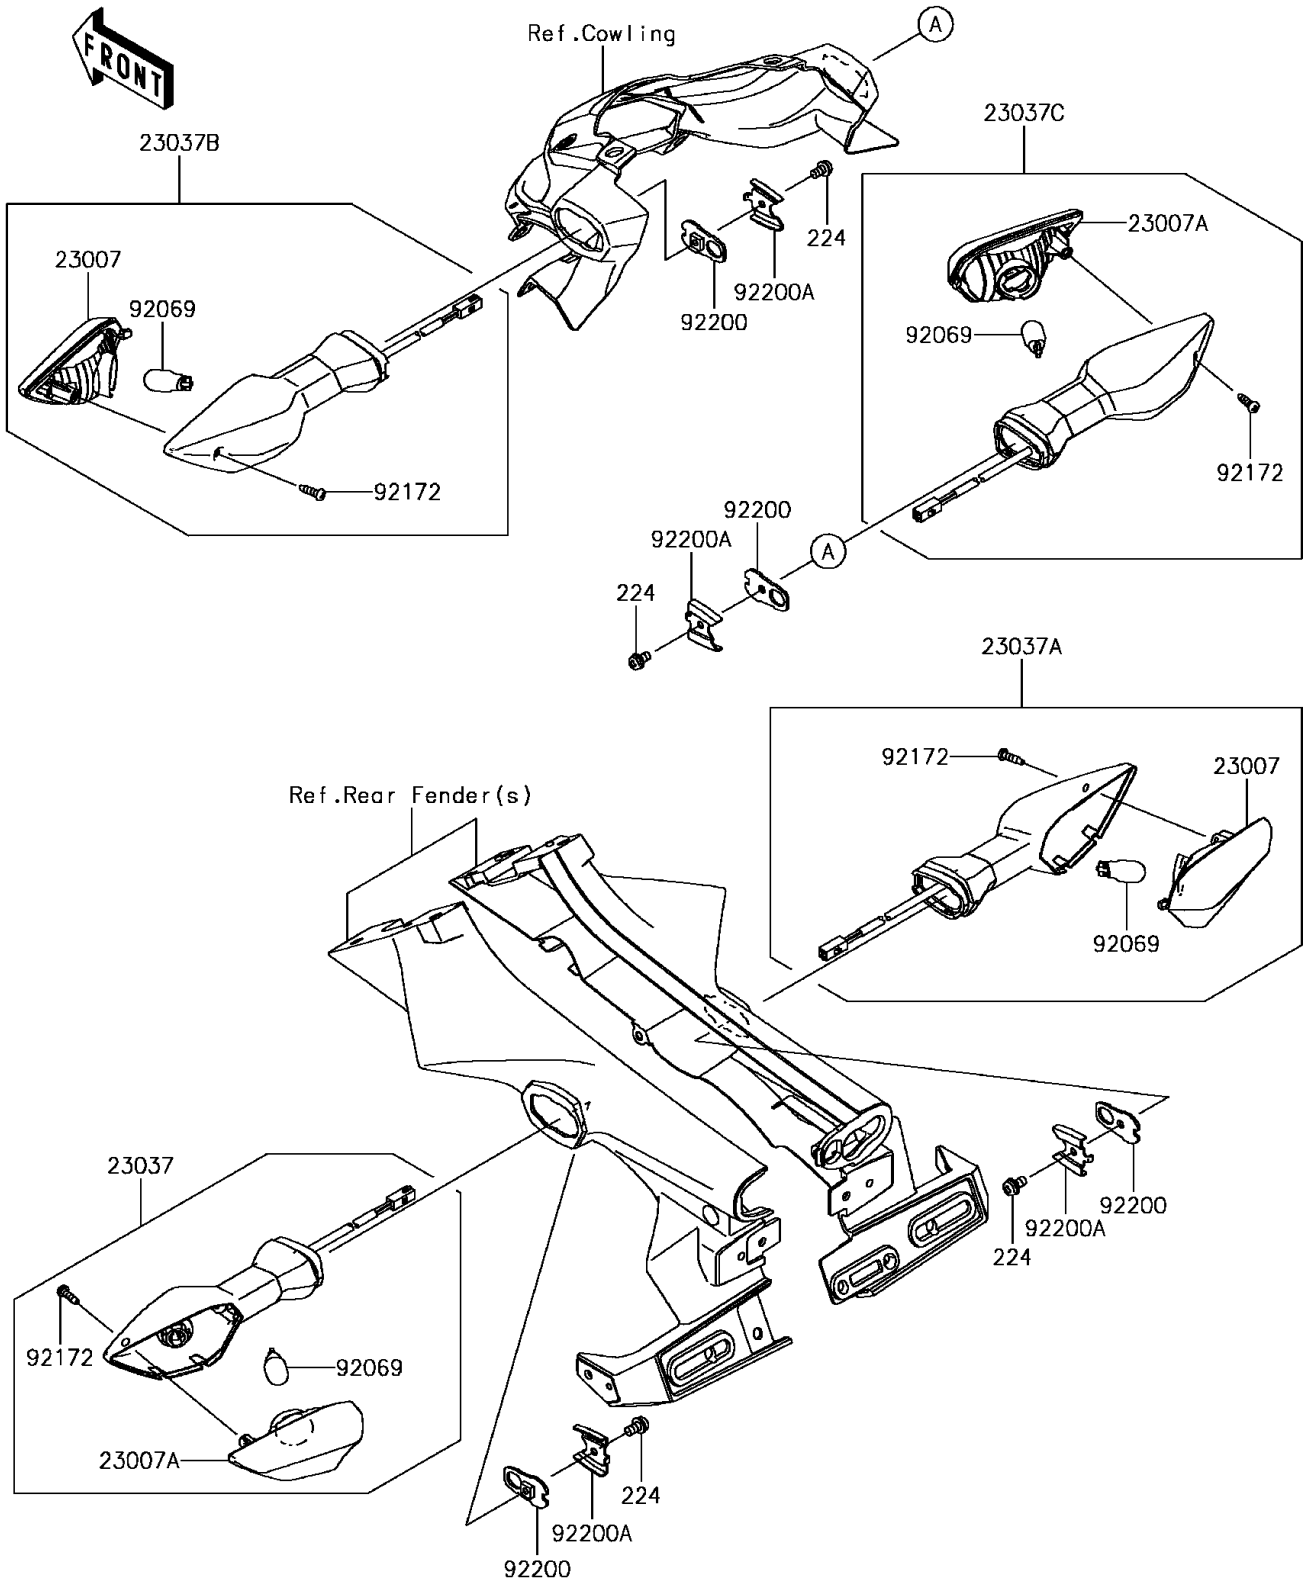

2017 Z900 ABS PARTS DIAGRAM

Turn Signals

F2730

2017 Z900 ABS PARTS LIST

Turn Signals

ITEM NAME	PART NUMBER	QUANTITY
SCREW-PAN-WP-CROS,4X8 (Ref # 224)	224AB0408	4
LENS-COMP (Ref # 23007)	23007-0205	2
LENS-COMP (Ref # 23007A)	23007-0206	2
LAMP-ASSY-SIGNAL,RR,LH (Ref # 23037)	23037-0342	1
LAMP-ASSY-SIGNAL,RR,RH (Ref # 23037A)	23037-0343	1
LAMP-ASSY-SIGNAL,FR,LH (Ref # 23037B)	23037-0350	1
LAMP-ASSY-SIGNAL,FR,RH (Ref # 23037C)	23037-0351	1
BULB,12V 10W (Ref # 92069)	92069-0090	4
SCREW,4X14 (Ref # 92172)	92172-1117	4
WASHER,NUT 4MM (Ref # 92200)	92200-0854	4
WASHER (Ref # 92200A)	92200-0855	4