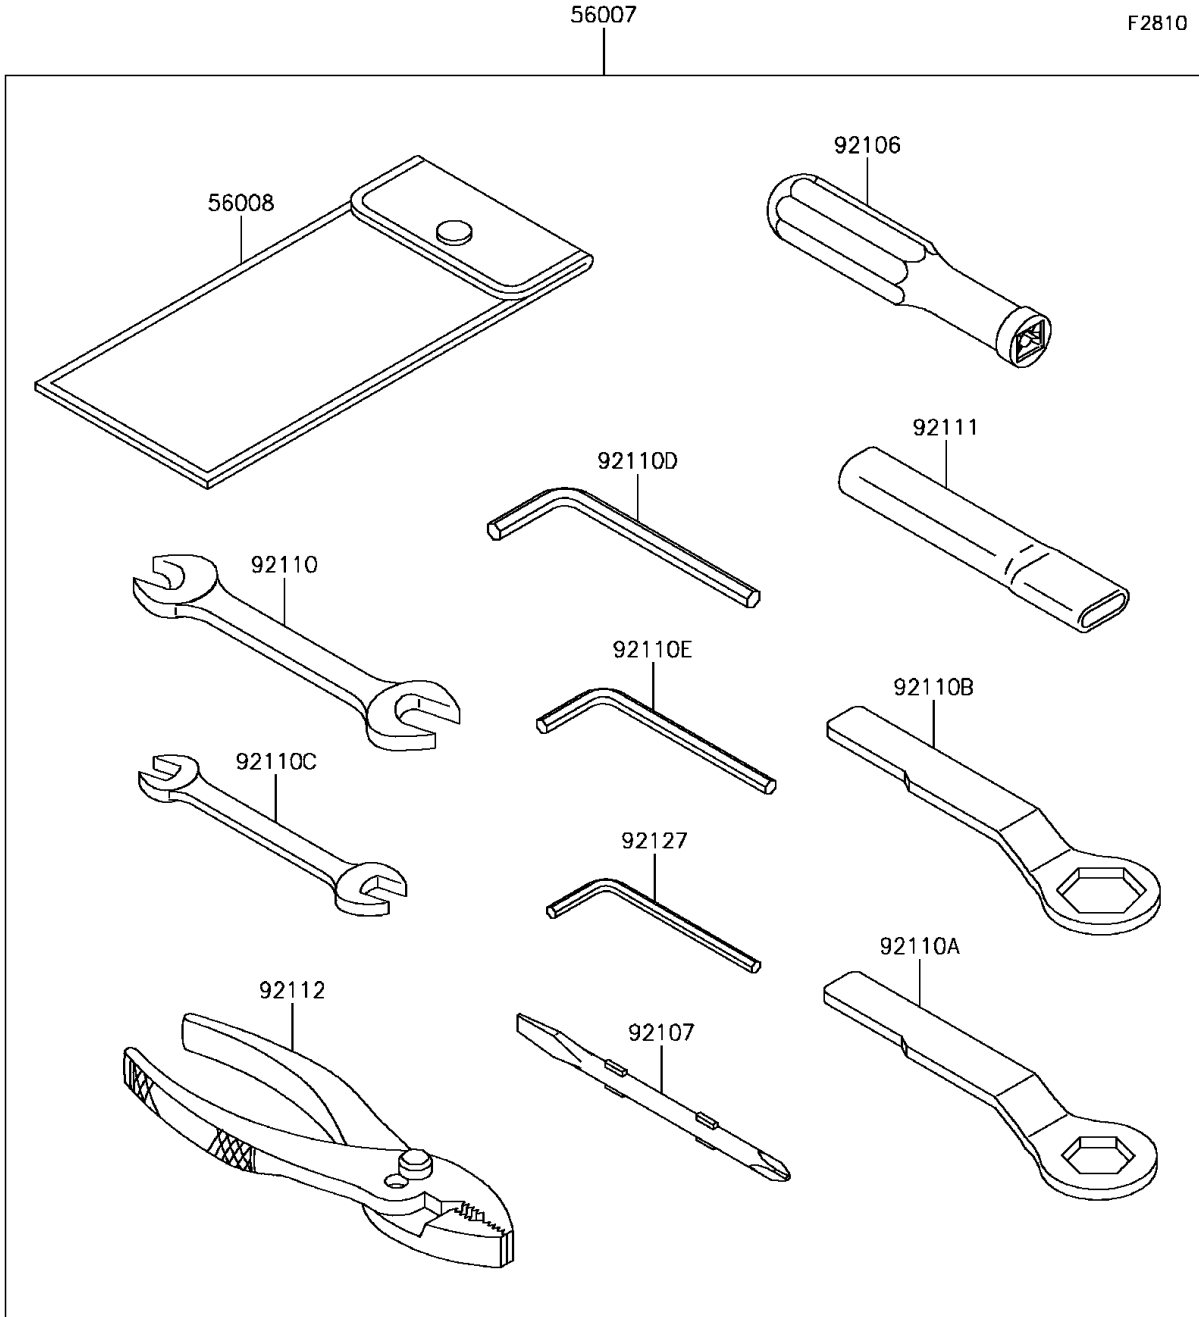

2017 Z900 ABS PARTS DIAGRAM

Owner's Tools

2017 Z900 ABS PARTS LIST

Owner's Tools

ITEM NAME	PART NUMBER	QUANTITY
TOOL-KIT (Ref # 56007)	56007-0108	1
BAG,TOOL (Ref # 56008)	56008-0036	1
GASKET-LIQUID,TB1211F,CLEAR (Ref # 92104)	92104-0004	1
GASKET-LIQUID,TB1216B,BLACK (Ref # 92104A)	92104-1064	1
GASKET-LIQUID,TB1207B,BLACK (Ref # 92104B)	92104-2068	1
GRIP-SCREW DRIVER (Ref # 92106)	92106-0004	1
TOOL-DRIVER,#2PHILLIPS&SLOT (Ref # 92107)	92107-0019	1
TOOL-WRENCH,OPEN END,14X17 (Ref # 92110)	92110-0057	1
TOOL-WRENCH,BOX END,22MM (Ref # 92110A)	92110-0064	1
TOOL-WRENCH,BOX END,27MM (Ref # 92110B)	92110-0065	1
TOOL-WRENCH,OPEN END,10X12 (Ref # 92110C)	92110-0564	1
TOOL-WRENCH,ALLEN,4MM (Ref # 92110D)	92110-0567	1
TOOL-WRENCH,ALLEN,5MM (Ref # 92110E)	92110-1015	1
TOOL-BAR,WRENCH (Ref # 92111)	92111-0008	1
TOOL-PLIERS (Ref # 92112)	92112-0007	1
TOOL-WRENCH,ALLEN,6MM (Ref # 92127)	92127-003	1