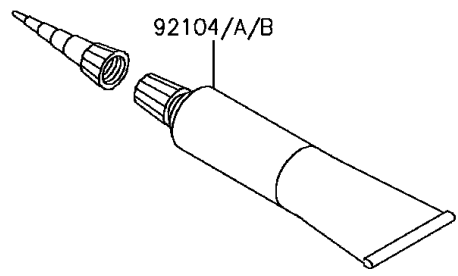

2017 Z900 ABS PARTS DIAGRAM

Owner's Tools

2017 Z900 ABS PARTS LIST

Owner's Tools

ITEM NAME	PART NUMBER	QUANTITY
TOOL-KIT (Ref # 56007)	56007-0108	1
BAG,TOOL (Ref # 56008)	56008-0036	1
GASKET-LIQUID,TB1211F,CLEAR (Ref # 92104)	92104-0004	1
GASKET-LIQUID,TB1216B,BLACK (Ref # 92104A)	92104-1064	1
GASKET-LIQUID,TB1207B,BLACK (Ref # 92104B)	92104-2068	1
GRIP-SCREW DRIVER (Ref # 92106)	92106-0004	1
TOOL-DRIVER,#2PHILLIPS&SLOT (Ref # 92107)	92107-0019	1
TOOL-WRENCH,OPEN END,14X17 (Ref # 92110)	92110-0057	1
TOOL-WRENCH,BOX END,22MM (Ref # 92110A)	92110-0064	1
TOOL-WRENCH,BOX END,27MM (Ref # 92110B)	92110-0065	1
TOOL-WRENCH,OPEN END,10X12 (Ref # 92110C)	92110-0564	1
TOOL-WRENCH,ALLEN,4MM (Ref # 92110D)	92110-0567	1
TOOL-WRENCH,ALLEN,5MM (Ref # 92110E)	92110-1015	1
TOOL-BAR,WRENCH (Ref # 92111)	92111-0008	1
TOOL-PLIERS (Ref # 92112)	92112-0007	1
TOOL-WRENCH,ALLEN,6MM (Ref # 92127)	92127-003	1