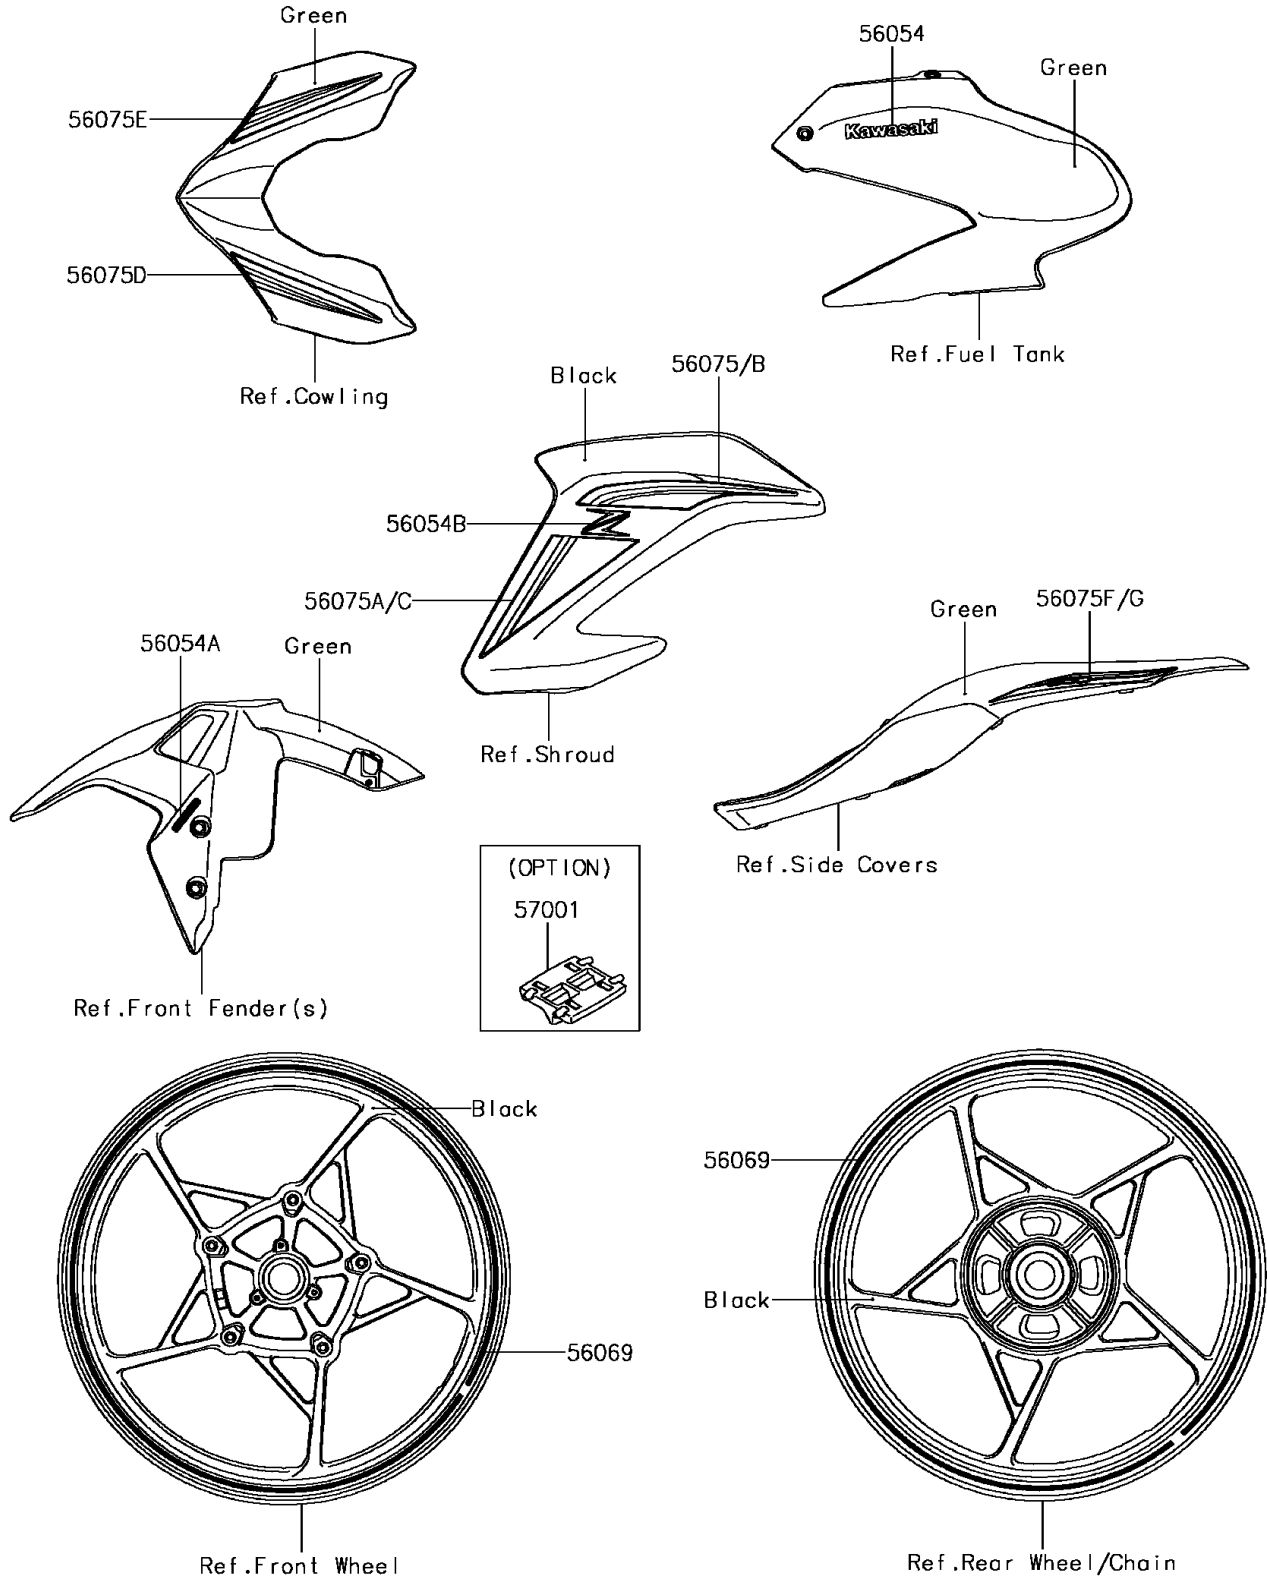

2017 Z900 ABS PARTS DIAGRAM

Decals(Green)(CN)

F2861

2017 Z900 ABS PARTS LIST

Decals(Green)(CN)

ITEM NAME	PART NUMBER	QUANTITY
MARK,KAWASAKI (Ref # 56054)	56054-1356	2
MARK,FR FENDER,ABS (Ref # 56054A)	56054-1412	2
MARK,SHROUD,Z,3D (Ref # 56054B)	56054-2205	2
PATTERN,WHEEL,GREEN,4X1353 (Ref # 56069)	56069-7822	4
PATTERN,SHROUD,LH,UPP (Ref # 56075)	56075-2592	1
PATTERN,SHROUD,LH,LWR (Ref # 56075A)	56075-2593	1
PATTERN,SHROUD,RH,UPP (Ref # 56075B)	56075-2594	1
PATTERN,SHROUD,RH,LWR (Ref # 56075C)	56075-2595	1
PATTERN,UPP COWL.,LH (Ref # 56075D)	56075-2596	1
PATTERN,UPP COWL.,RH (Ref # 56075E)	56075-2597	1
PATTERN,TAIL COVER,LH (Ref # 56075F)	56075-2598	1
PATTERN,TAIL COVER,RH (Ref # 56075G)	56075-2599	1
RIM STRIPE APPLICATOR (Ref # 57001)	57001-1752	AR