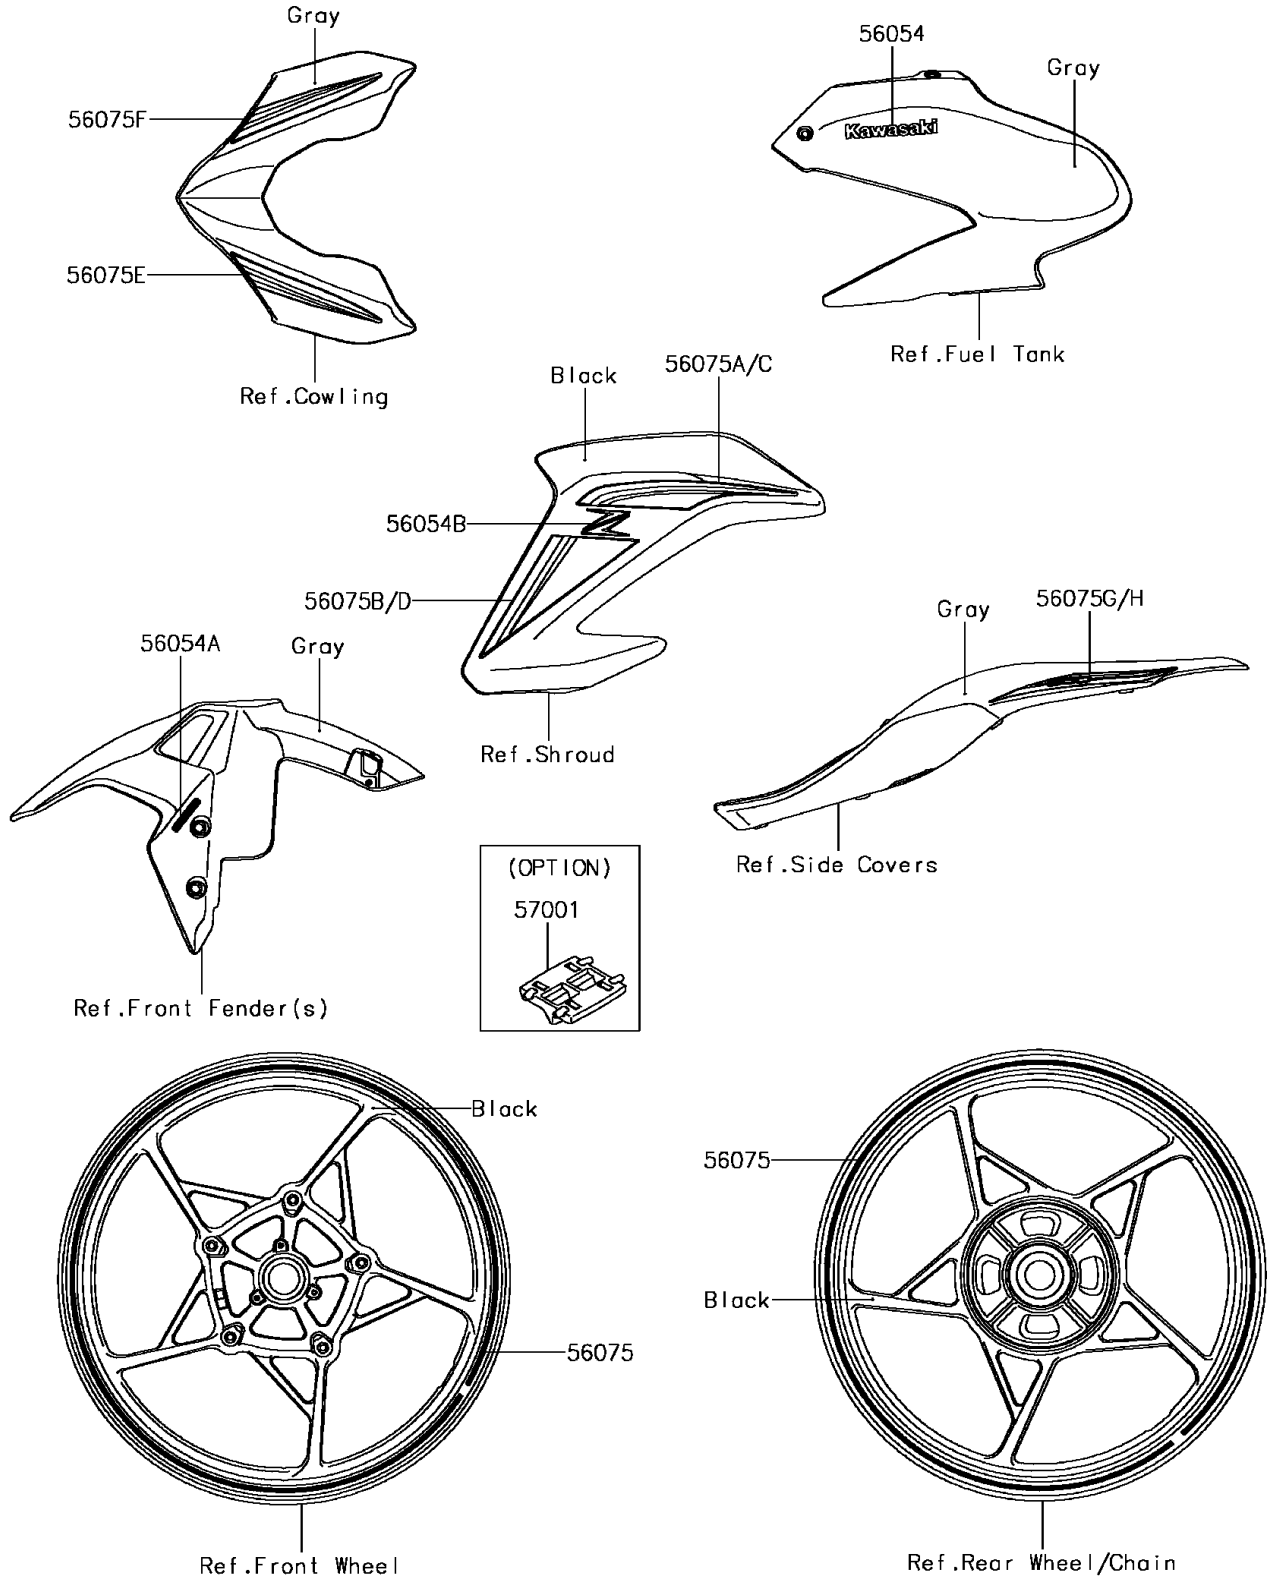

# 2017 Z900 ABS PARTS DIAGRAM

Decals(Gray)

F2861B

## 2017 Z900 ABS PARTS LIST

Decals(Gray)

| ITEM NAME                              | PART NUMBER | QUANTITY |
|--|-------------|----------|
| MARK,KAWASAKI (Ref # 56054)            | 56054-1356  | 2        |
| MARK,FR FENDER,ABS (Ref # 56054A)      | 56054-1413  | 2        |
| MARK,SHROUD,Z,3D (Ref # 56054B)        | 56054-2205  | 2        |
| PATTERN,WHEEL,GRN,4X1353 (Ref # 56075) | 56075-2279  | 4        |
| PATTERN,SHROUD,LH,UPP (Ref # 56075A)   | 56075-2584  | 1        |
| PATTERN,SHROUD,LH,LWR (Ref # 56075B)   | 56075-2585  | 1        |
| PATTERN,SHROUD,RH,UPP (Ref # 56075C)   | 56075-2586  | 1        |
| PATTERN,SHROUD,RH,LWR (Ref # 56075D)   | 56075-2587  | 1        |
| PATTERN,UPP COWL.,LH (Ref # 56075E)    | 56075-2588  | 1        |
| PATTERN,UPP COWL.,RH (Ref # 56075F)    | 56075-2589  | 1        |
| PATTERN,TAIL COVER,LH (Ref # 56075G)   | 56075-2590  | 1        |
| PATTERN,TAIL COVER,RH (Ref # 56075H)   | 56075-2591  | 1        |
| RIM STRIPE APPLICATOR (Ref # 57001)    | 57001-1752  | AR       |