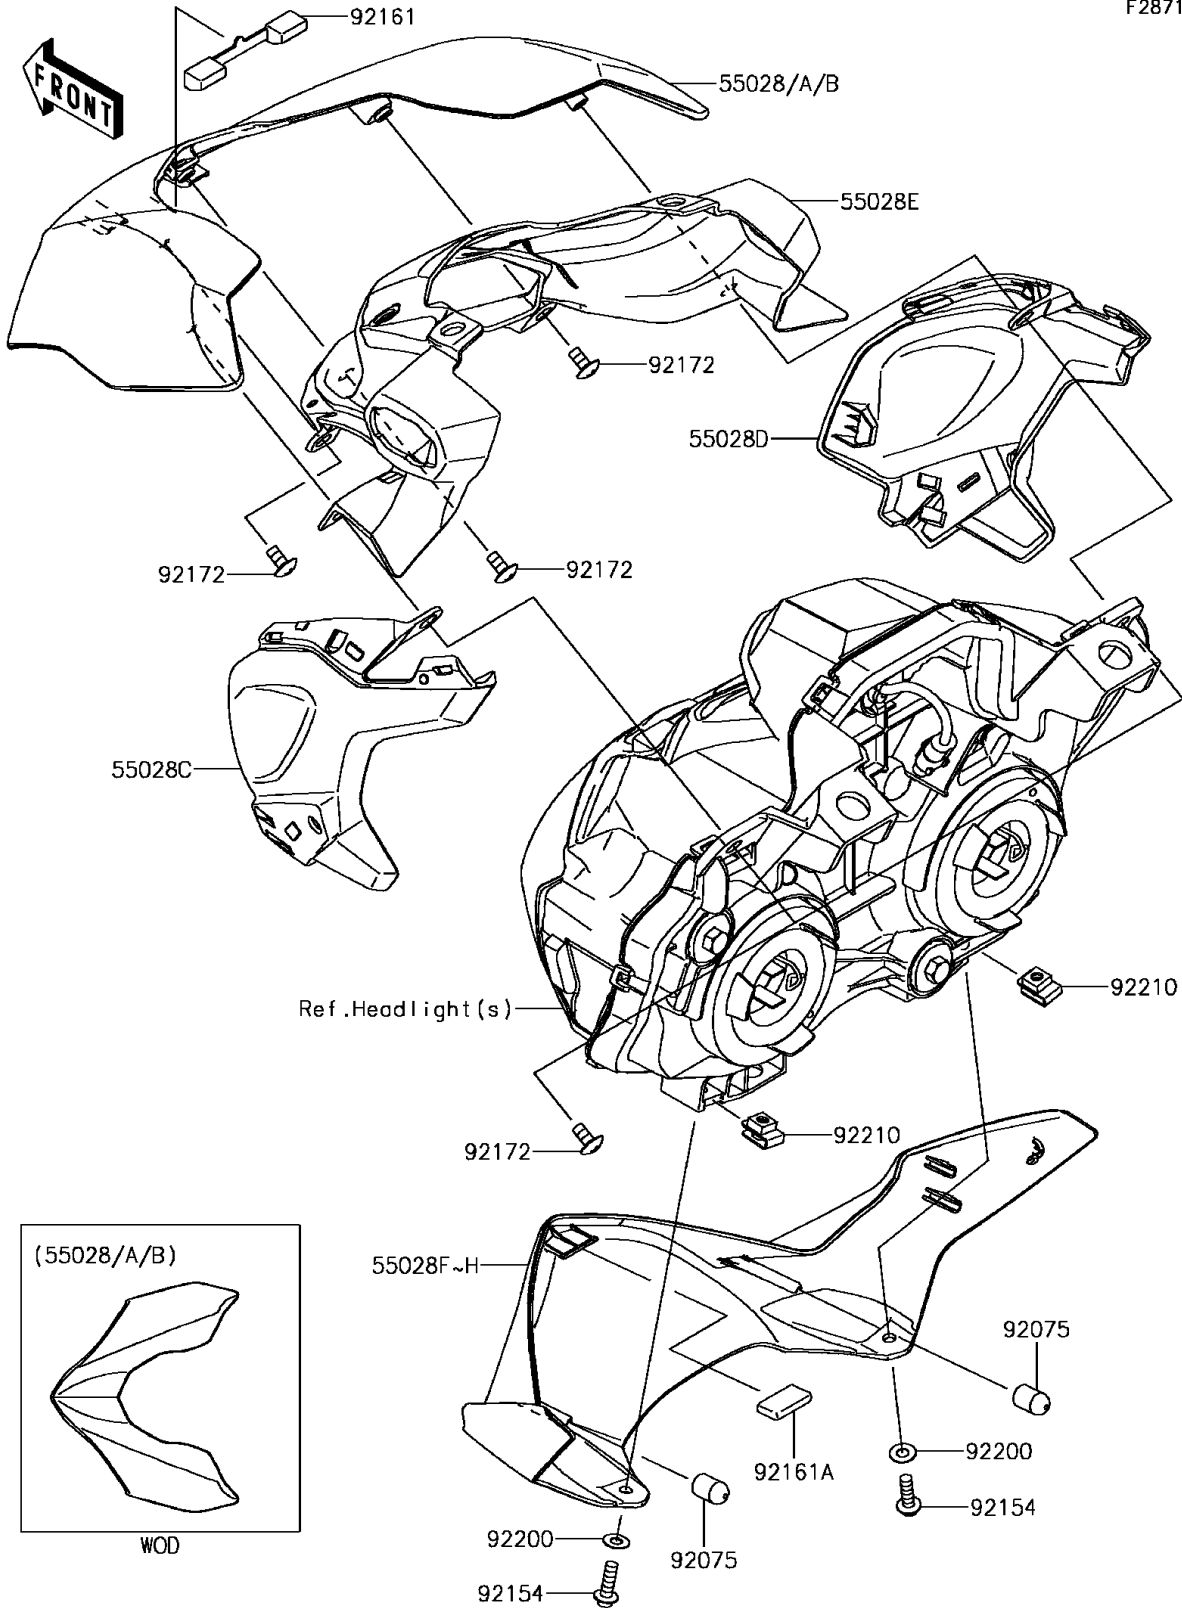

# 2017 Z900 ABS PARTS DIAGRAM

Cowling

F2871

## 2017 Z900 ABS PARTS LIST

### Cowling

ITEM NAME	PART NUMBER	QUANTITY
COWLING,UPP,P.M.GRAY (Ref # 55028)	55028-0604-36P	1
COWLING,UPP,M.S.BLACK (Ref # 55028B)	55028-0604-660	1
COWLING,SIDE,LH (Ref # 55028C)	55028-0605	1
COWLING,SIDE,RH (Ref # 55028D)	55028-0606	1
COWLING,SIGNAL (Ref # 55028E)	55028-0608	1
COWLING,LWR,P.M.GRAY (Ref # 55028F)	55028-0635-36P	1
COWLING,LWR,M.S.BLACK (Ref # 55028H)	55028-0635-660	1
DAMPER (Ref # 92075)	92075-1964	2
BOLT,SOCKET,5X16 (Ref # 92154)	92154-0209	2
DAMPER (Ref # 92161)	92161-0885	1
DAMPER,12X23 (Ref # 92161A)	92161-1367	1
SCREW,5X10 (Ref # 92172)	92172-0864	5
WASHER,NYLONE,5.3X11.5X0.5 (Ref # 92200)	92200-0006	2
NUT,PLATE,5MM (Ref # 92210)	92210-0935	2
COWLING,UPP,C.L.GREEN (Ref # 55028A)	55028-0604-51P	1
COWLING,LWR,C.L.GREEN (Ref # 55028G)	55028-0635-51P	1