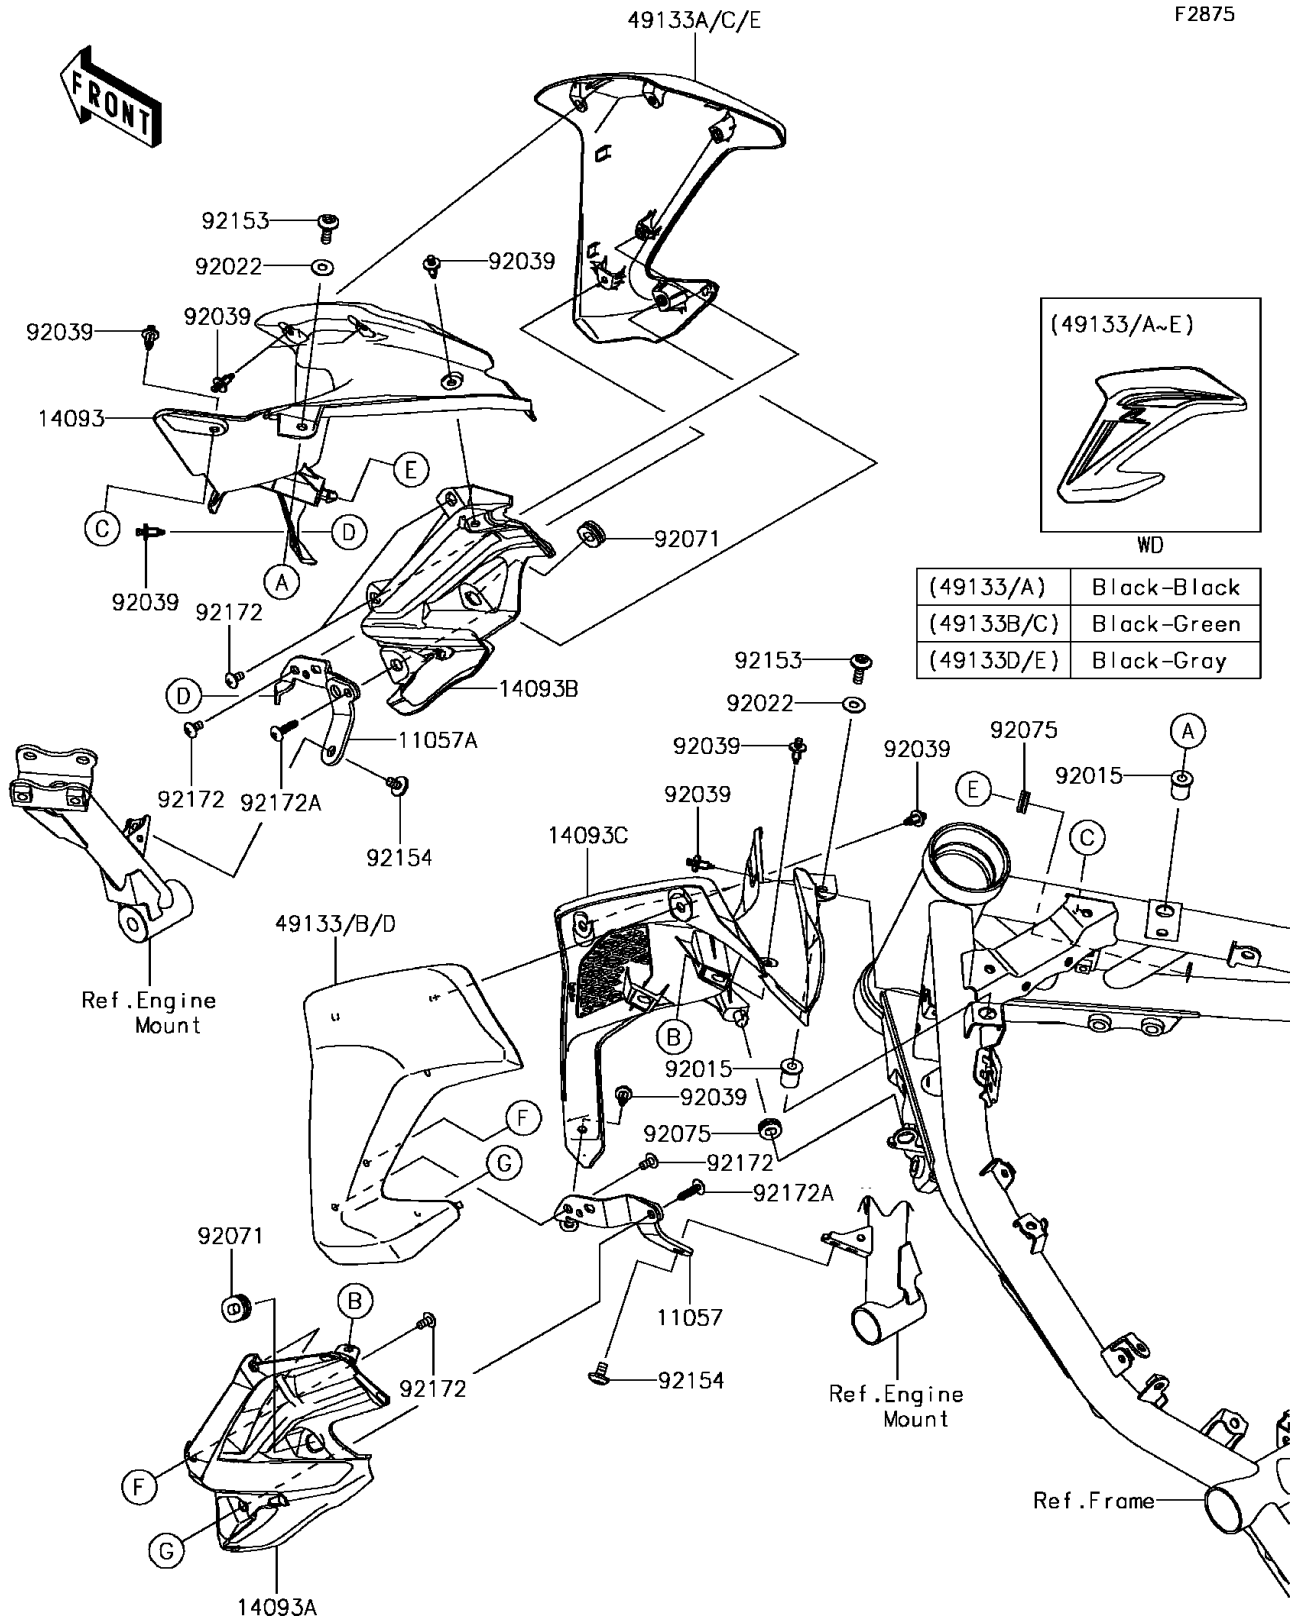

2017 Z900 ABS PARTS DIAGRAM

Shroud

F2875

2017 Z900 ABS PARTS LIST

Shroud

ITEM NAME	PART NUMBER	QUANTITY
BRACKET,SHROUD,LH (Ref # 11057)	11057-0254	1
BRACKET,SHROUD,RH (Ref # 11057A)	11057-0255	1
COVER,INNER,RH,FR (Ref # 14093)	14093-0506	1
COVER,INNER,LH,RR (Ref # 14093A)	14093-0507	1
COVER,INNER,RH,RR (Ref # 14093B)	14093-0508	1
COVER,INNER,LH,FR (Ref # 14093C)	14093-0638	1
SHROUD,LH,M.S.BLACK (Ref # 49133)	49133-5269-660	1
SHROUD,RH,M.S.BLACK (Ref # 49133A)	49133-5270-660	1
SHROUD,LH,M.S.BLACK (Ref # 49133D)	49133-5273-660	1
SHROUD,RH,M.S.BLACK (Ref # 49133E)	49133-5274-660	1
NUT (Ref # 92015)	92015-1700	2
WASHER,6.5X16X1.0 (Ref # 92022)	92022-1654	2
RIVET (Ref # 92039)	92039-0068	10
GROMMET,11X23X7 (Ref # 92071)	92071-0762	2
DAMPER (Ref # 92075)	92075-161	2
BOLT,6X18 (Ref # 92153)	92153-0816	2
BOLT,SOCKET,6X10 (Ref # 92154)	92154-2667	2
SCREW,5X10 (Ref # 92172)	92172-0864	6
SCREW,TAPPING,5X20 (Ref # 92172A)	92172-1159	2
SHROUD,LH,M.S.BLACK (Ref # 49133B)	49133-5271-660	1
SHROUD,RH,M.S.BLACK (Ref # 49133C)	49133-5272-660	1