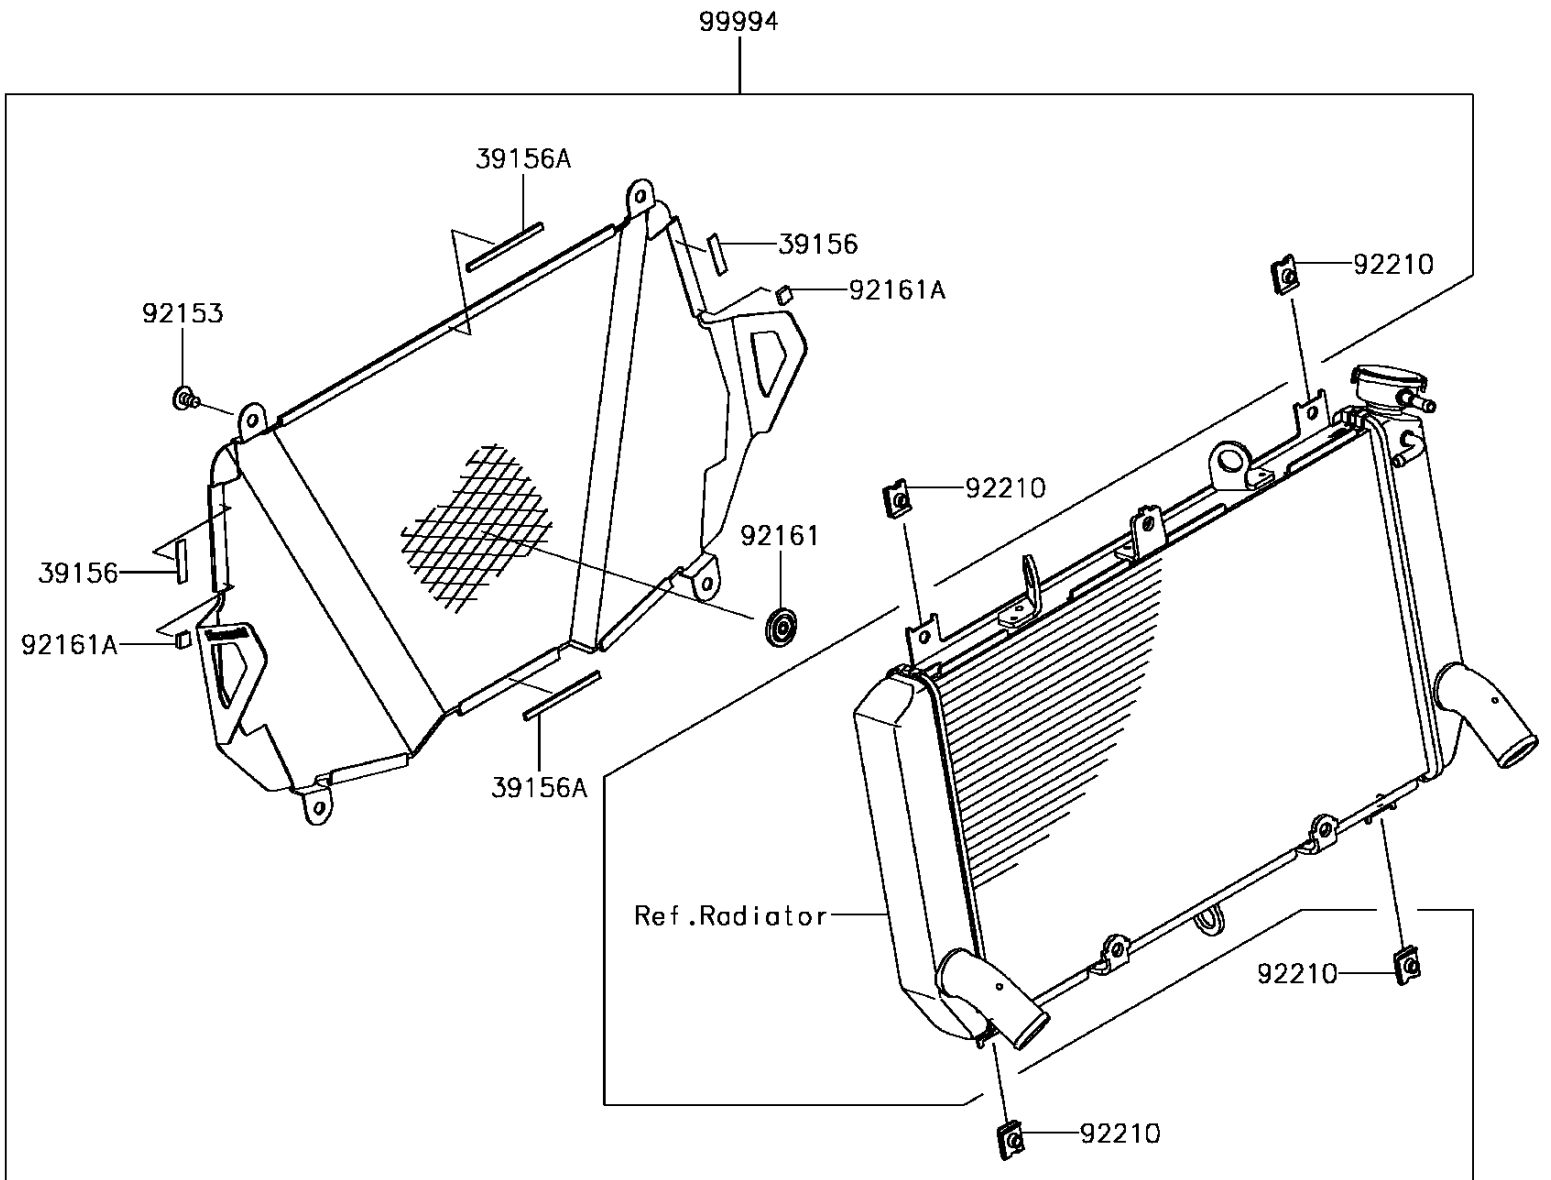

# 2017 Z900 ABS PARTS DIAGRAM

Accessory(Radiator Screen)

F2910A

## 2017 Z900 ABS PARTS LIST

Accessory(Radiator Screen)

ITEM NAME	PART NUMBER	QUANTITY
PAD,6X25X1 (Ref # 39156)	39156-2167	2
PAD,4X60X2 (Ref # 39156A)	39156-2189	2
BOLT,SOCKET,6X10 (Ref # 92153)	92153-1527	4
DAMPER,8X22X10 (Ref # 92161)	92161-1685	1
DAMPER (Ref # 92161A)	92161-1976	2
NUT (Ref # 92210)	92210-1518	4
KIT-ACCESSORY,SE RAD. SCREEN (Ref # 99994)	99994-0871	1