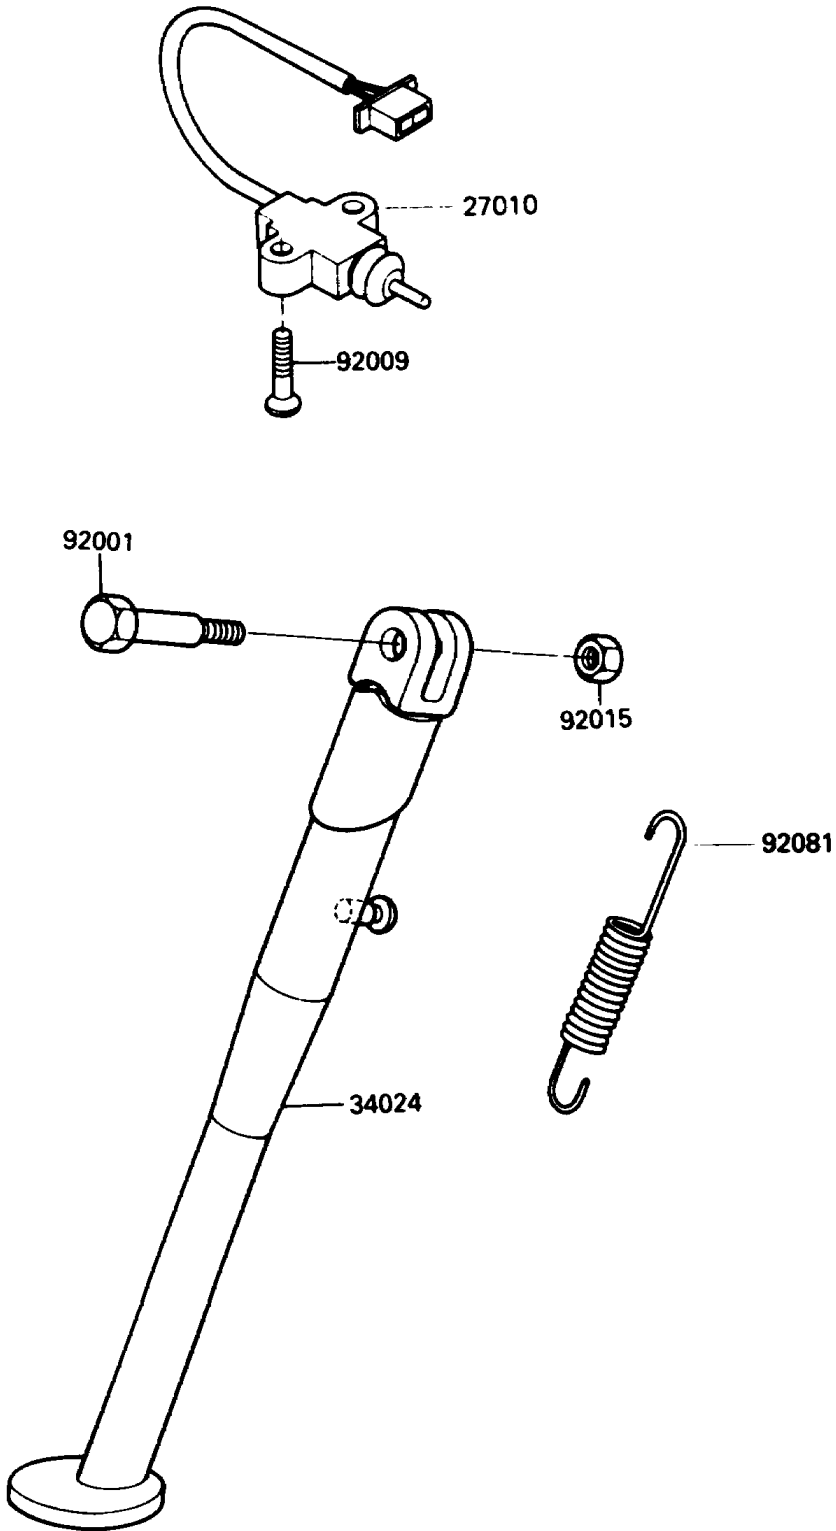

1987 KLR250 PARTS DIAGRAM

Stand(s)

F2190-0172

1987 KLR250 PARTS LIST

Stand(s)

ITEM NAME	PART NUMBER	QUANTITY
SWITCH,SIDE STAND (Ref # 27010)	27010-1189	1
STAND-SIDE (Ref # 34024)	34024-1182	1
BOLT,SIDE STAND (Ref # 92001)	92003-157	1
SCREW,5X20 (Ref # 92009)	92009-1359	2
NUT,LOCK,10MM (Ref # 92015)	92019-021	1
SPRING,SIDE STAND (Ref # 92081)	92081-1376	1