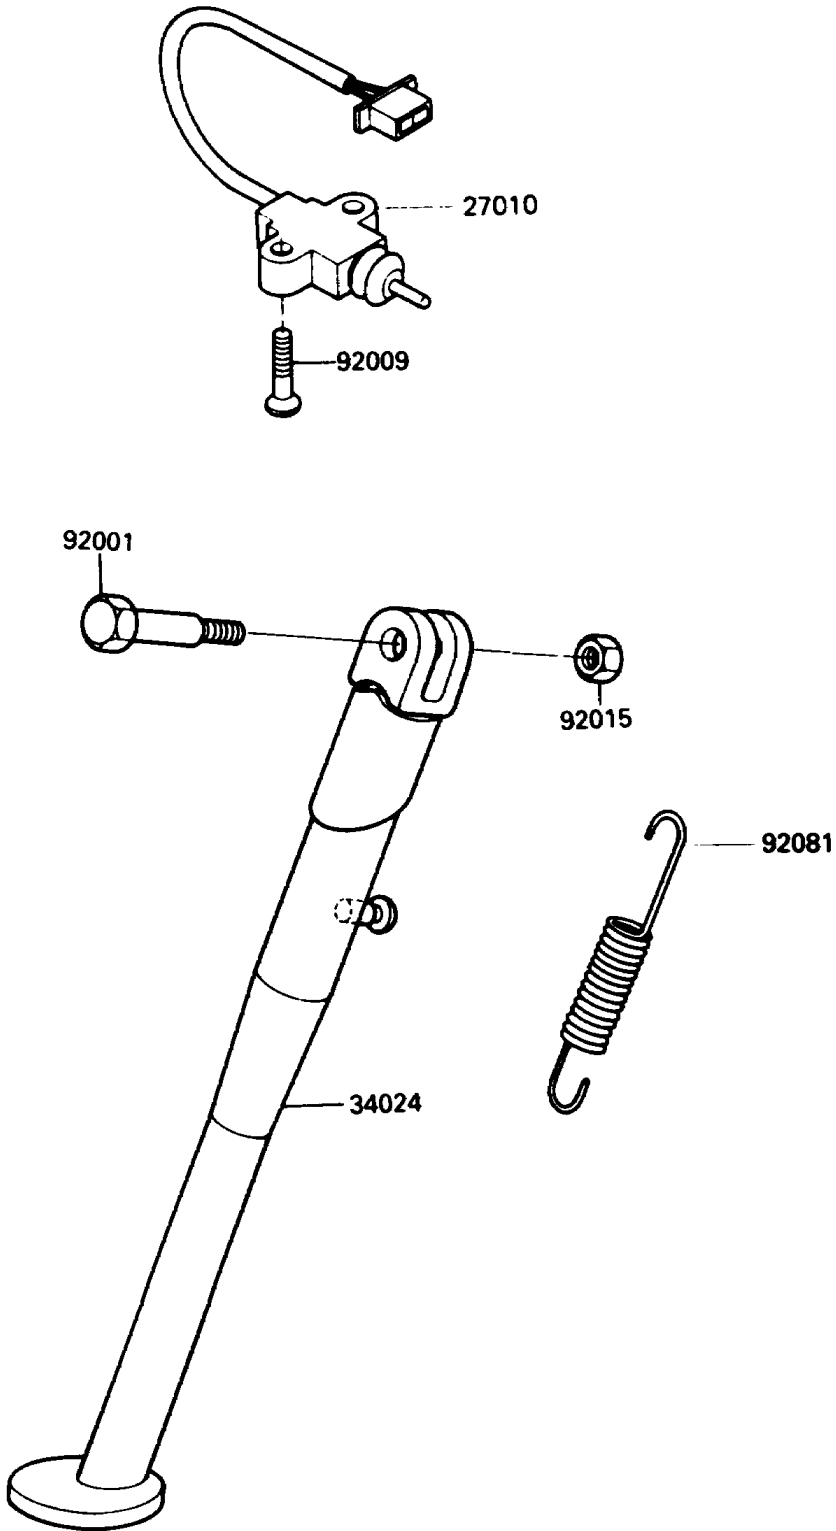

# 1987 KLR250 PARTS DIAGRAM

Stand(s)

F2190-0172

# 1987 KLR250 PARTS LIST

Stand(s)

ITEM NAME	PART NUMBER	QUANTITY
SWITCH,SIDE STAND (Ref # 27010)	27010-1189	1
STAND-SIDE (Ref # 34024)	34024-1182	1
BOLT,SIDE STAND (Ref # 92001)	92003-157	1
SCREW,5X20 (Ref # 92009)	92009-1359	2
NUT,LOCK,10MM (Ref # 92015)	92019-021	1
SPRING,SIDE STAND (Ref # 92081)	92081-1376	1