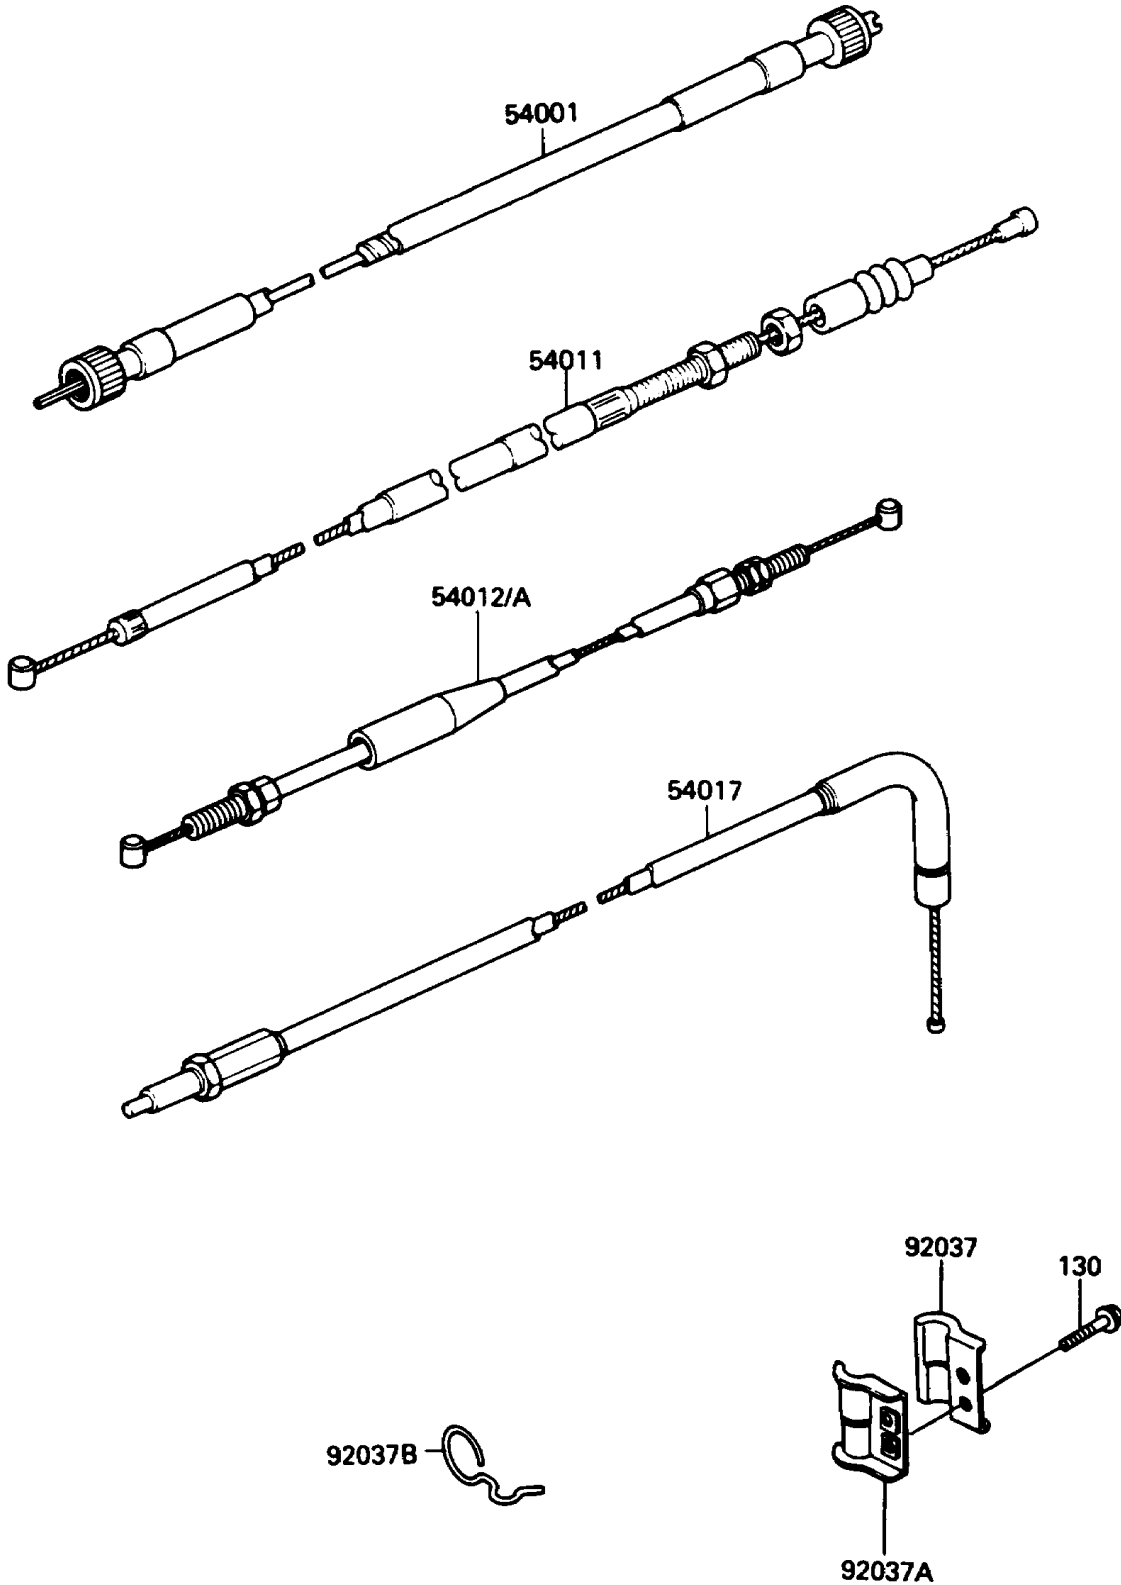

1987 KLR250 PARTS DIAGRAM

Cables

F2540-0226

1987 KLR250 PARTS LIST

Cables

ITEM NAME	PART NUMBER	QUANTITY
CABLE-SPEEDOMETER (Ref # 54001)	54001-1112	1
CABLE-CLUTCH (Ref # 54011)	54011-1225	1
CABLE-THROTTLE,OPENING (Ref # 54012)	54012-1238	1
CABLE-THROTTLE,CLOSING (Ref # 54012A)	54012-1239	1
CABLE-STARTER (Ref # 54017)	54017-1058	1
CLAMP,BRAKE HOSE,OUTSIDE (Ref # 92037)	92037-1331	1
CLAMP,BRAKE HOSE,INSIDE (Ref # 92037A)	92037-1332	1
CLAMP (Ref # 92037B)	92037-1521	1
BOLT-FLANGED (Ref # 130)	130J0514	2