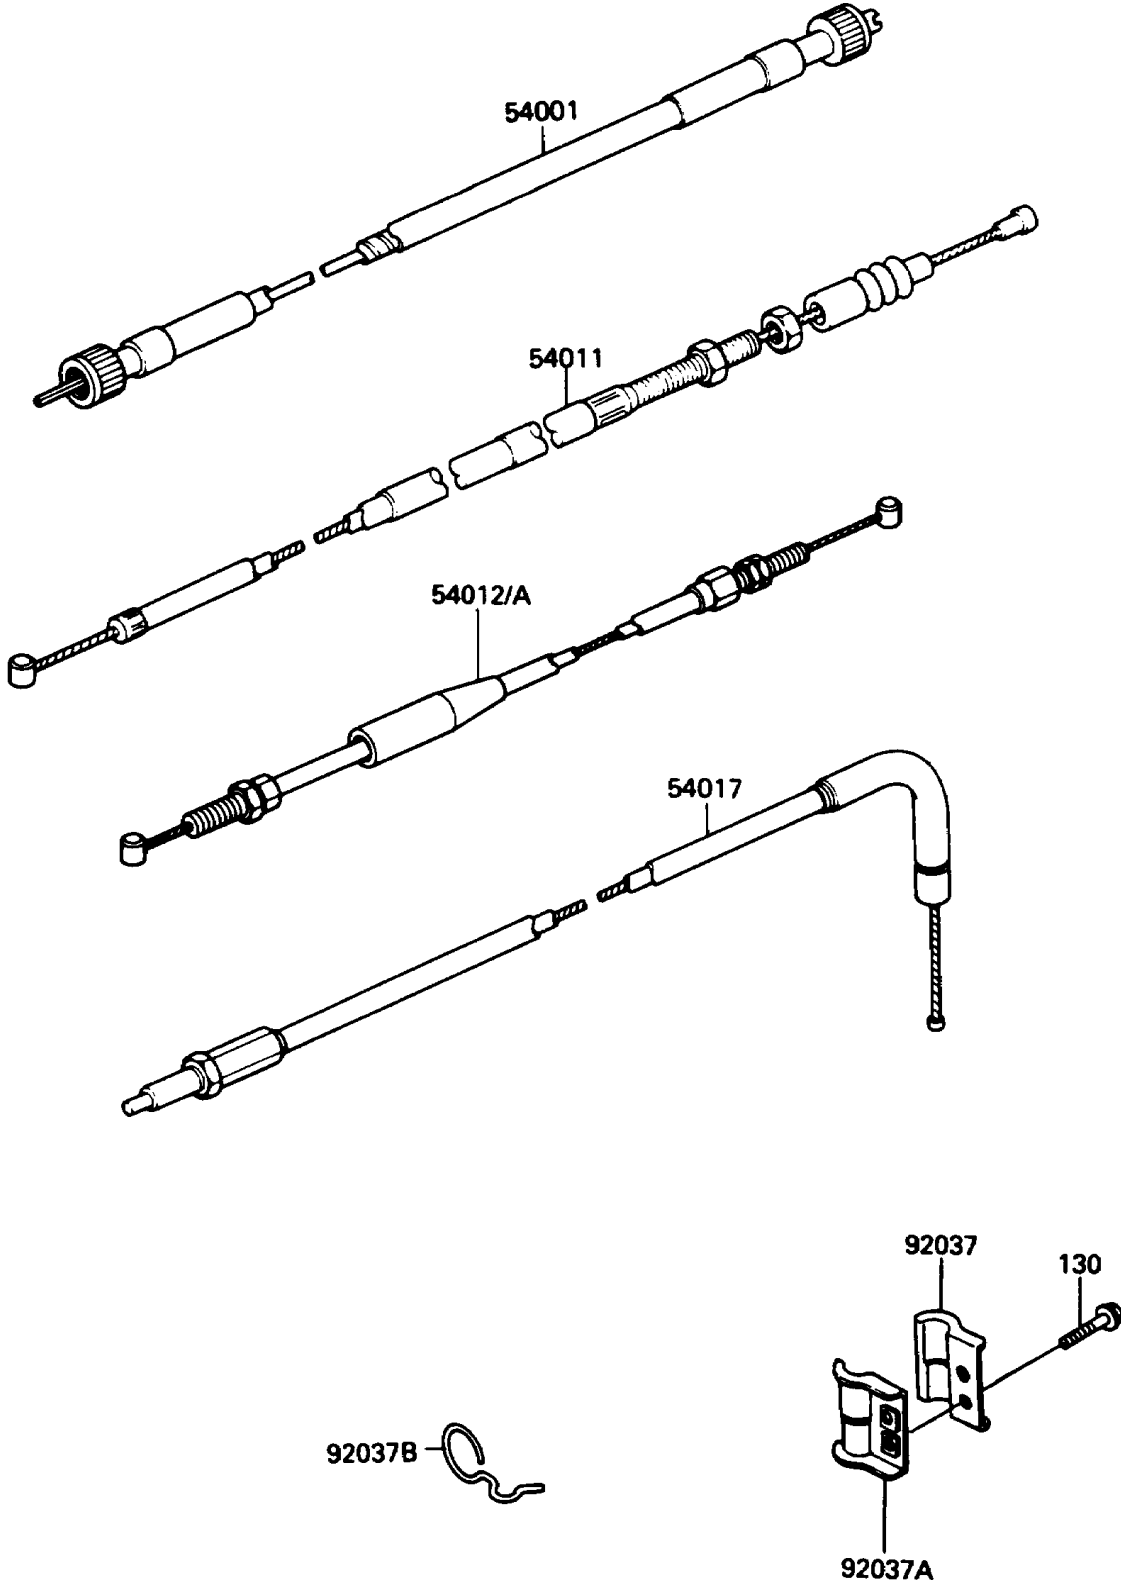

1988 KLR250 PARTS DIAGRAM

Cables

F2540-0226

1988 KLR250 PARTS LIST

Cables

ITEM NAME	PART NUMBER	QUANTITY
CABLE-SPEEDOMETER (Ref # 54001)	54001-1112	1
CABLE-CLUTCH (Ref # 54011)	54011-1225	1
CABLE-THROTTLE,OPENING (Ref # 54012)	54012-1238	1
CABLE-THROTTLE,CLOSING (Ref # 54012A)	54012-1239	1
CABLE-STARTER (Ref # 54017)	54017-1058	1
CLAMP,BRAKE HOSE,OUTSIDE (Ref # 92037)	92037-1331	1
CLAMP,BRAKE HOSE,INSIDE (Ref # 92037A)	92037-1332	1
CLAMP (Ref # 92037B)	92037-1521	1
BOLT-FLANGED (Ref # 130)	130J0514	2