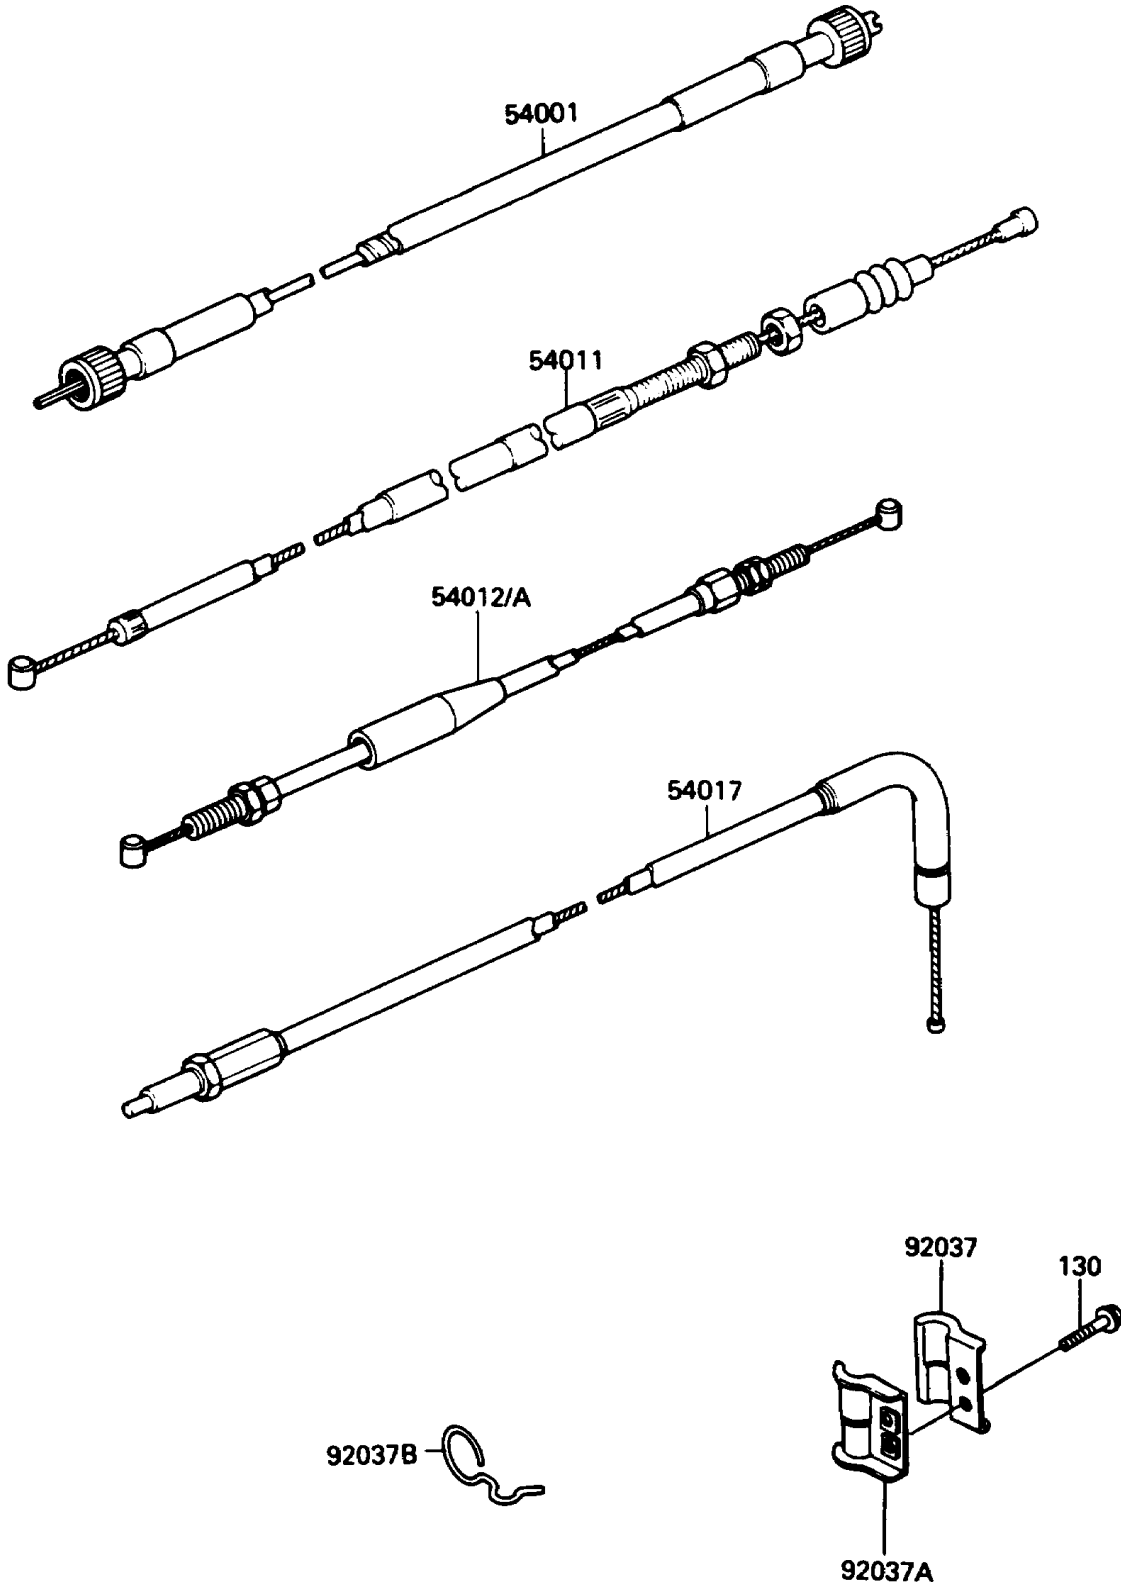

1989 KLR250 PARTS DIAGRAM

Cables

F2540-0226

1989 KLR250 PARTS LIST

Cables

ITEM NAME	PART NUMBER	QUANTITY
CABLE-SPEEDOMETER (Ref # 54001)	54001-1112	1
CABLE-CLUTCH (Ref # 54011)	54011-1225	1
CABLE-THROTTLE,OPENING (Ref # 54012)	54012-1238	1
CABLE-THROTTLE,CLOSING (Ref # 54012A)	54012-1239	1
CABLE-STARTER (Ref # 54017)	54017-1058	1
CLAMP,BRAKE HOSE,OUTSIDE (Ref # 92037)	92037-1331	1
CLAMP,BRAKE HOSE,INSIDE (Ref # 92037A)	92037-1332	1
CLAMP (Ref # 92037B)	92037-1521	1
BOLT-FLANGED (Ref # 130)	130J0514	2