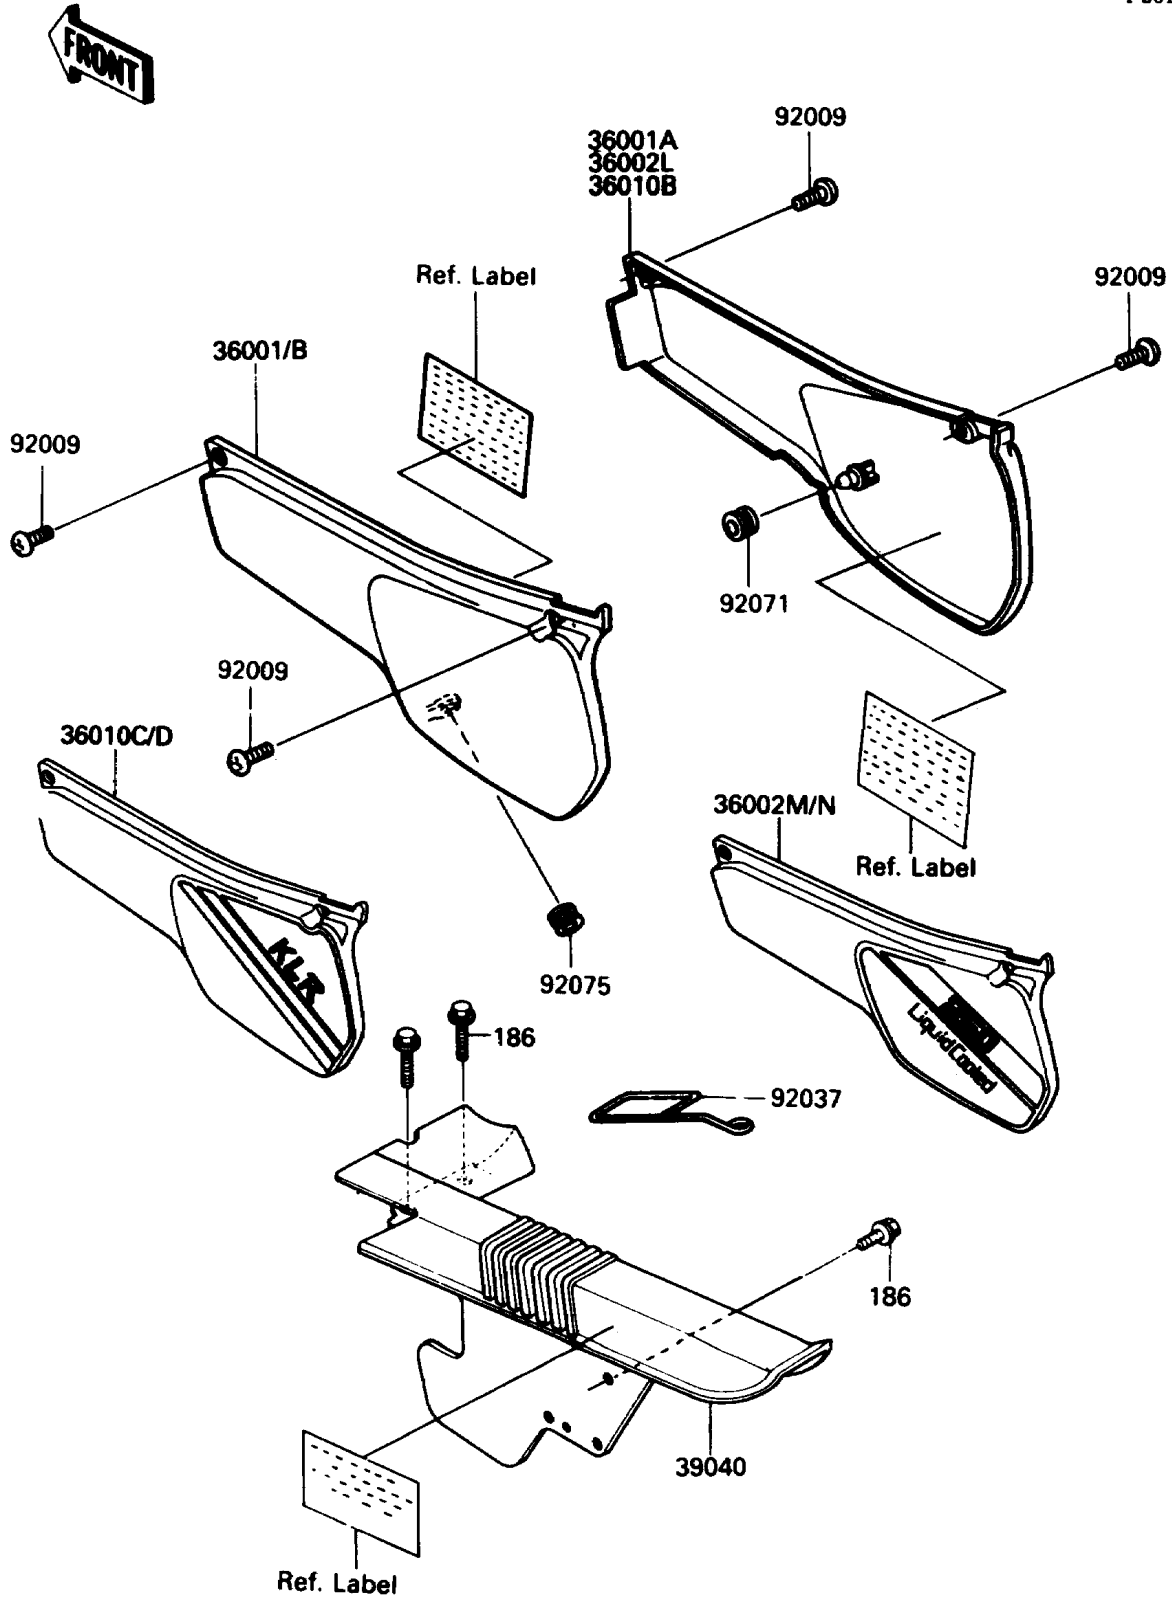

1987 KLR250 PARTS DIAGRAM

Side Covers/Chain Cover

F2610-0341

1987 KLR250 PARTS LIST

Side Covers/Chain Cover

ITEM NAME	PART NUMBER	QUANTITY
COVER-SIDE,LH,P.WHITE/BLUE 14 (Ref # 36001)	36001-1272-AJ	1
COVER-SIDE,RH,P.WHITE/BLUE 14 (Ref # 36001A)	36001-1273-AJ	1
COVER-SIDE,LH,P.WHITE/BLUE 14 (Ref # 36001B)	36001-1297-AJ	1
COVER-ASSY-CHAIN CASE (Ref # 39040)	39040-1051	1
SCREW,6X10,WHITE (Ref # 92009)	92009-1286	4
CLAMP,HOSE (Ref # 92037)	92037-1620	1
GROMMET (Ref # 92071)	92071-056	1
DAMPER (Ref # 92075)	92075-1067	1
BOLT-UPSET-WP (Ref # 186)	186C0618	3