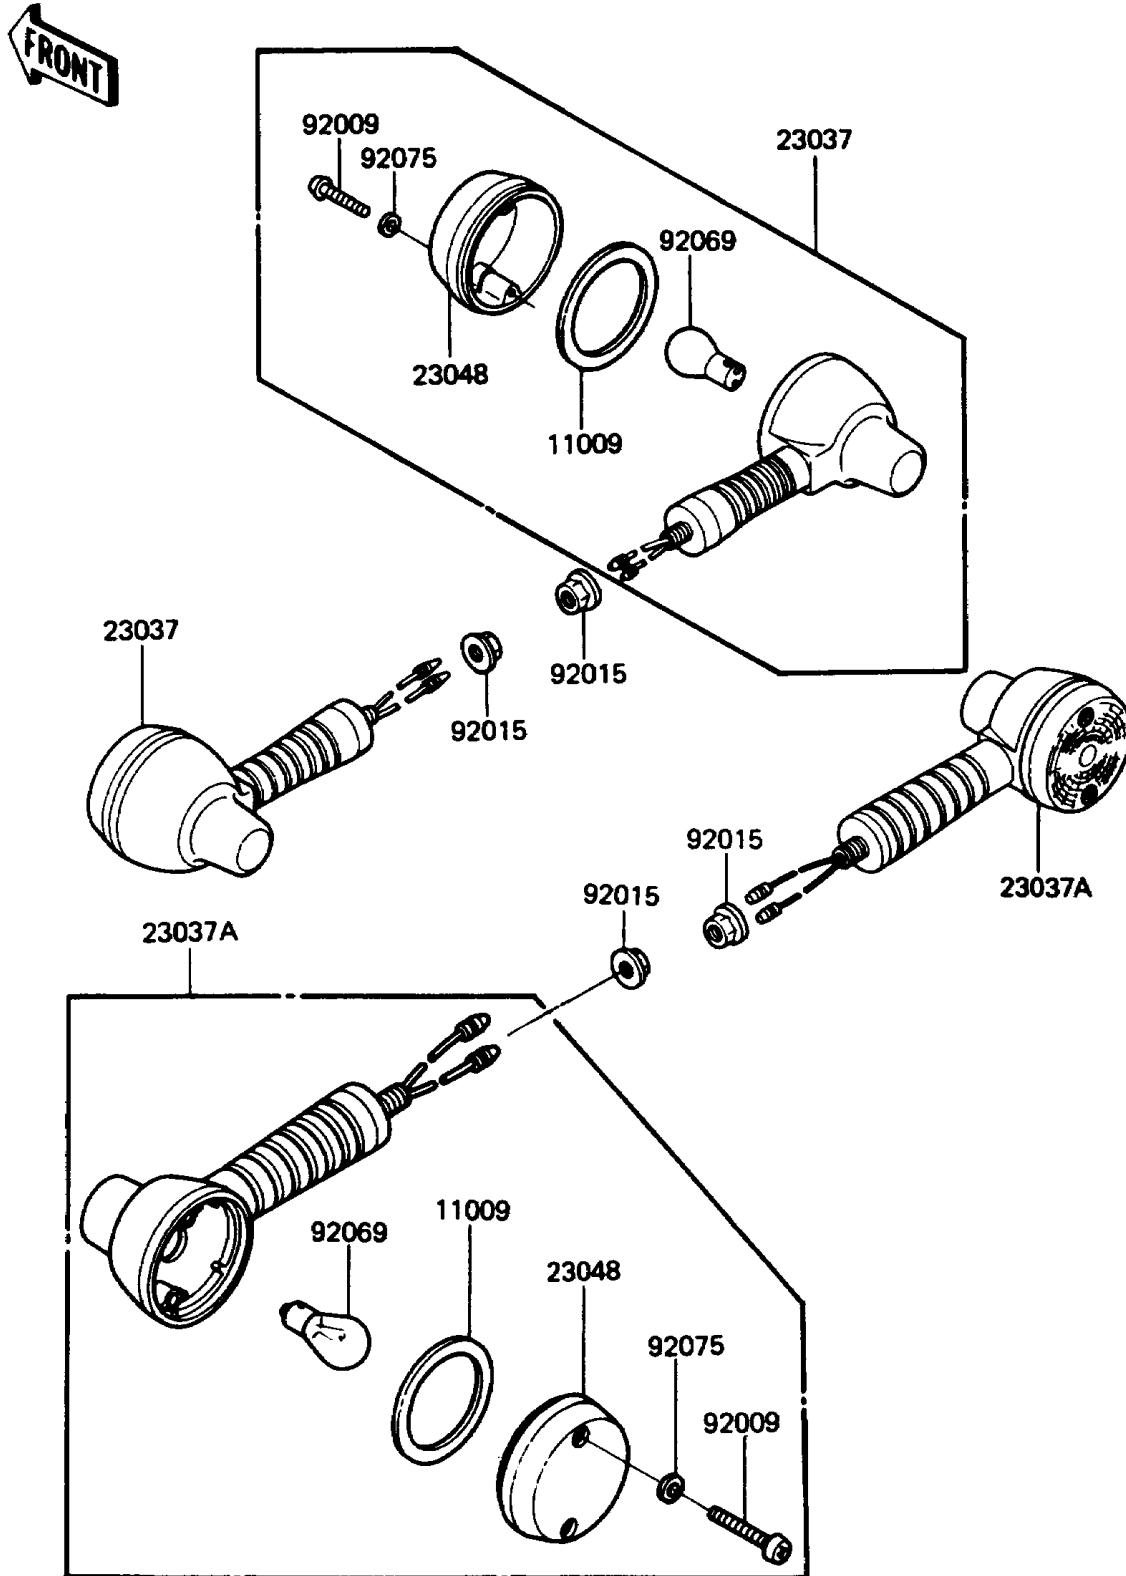

# 1987 KLR250 PARTS DIAGRAM

Turn Signals

F2730-0148

# 1987 KLR250 PARTS LIST

## Turn Signals

ITEM NAME	PART NUMBER	QUANTITY
GASKET,TURN SIGNAL LAMP LENS (Ref # 11009)	11009-1128	4
LAMP-ASSY-SIGNAL,FR (Ref # 23037)	23037-1201	2
LAMP-ASSY-SIGNAL (Ref # 23037A)	23037-1213	2
LENS-SIGNAL LAMP (Ref # 23048)	23048-1076	4
SCREW,TAPPING,4X30 (Ref # 92009)	92009-1056	8
NUT,FLANGED,10MM (Ref # 92015)	92015-1428	4
BULB,12V 32CP(23W) (Ref # 92069)	92069-055	4
WASHER,PLAIN,4MM (Ref # 92075)	23058-002	8