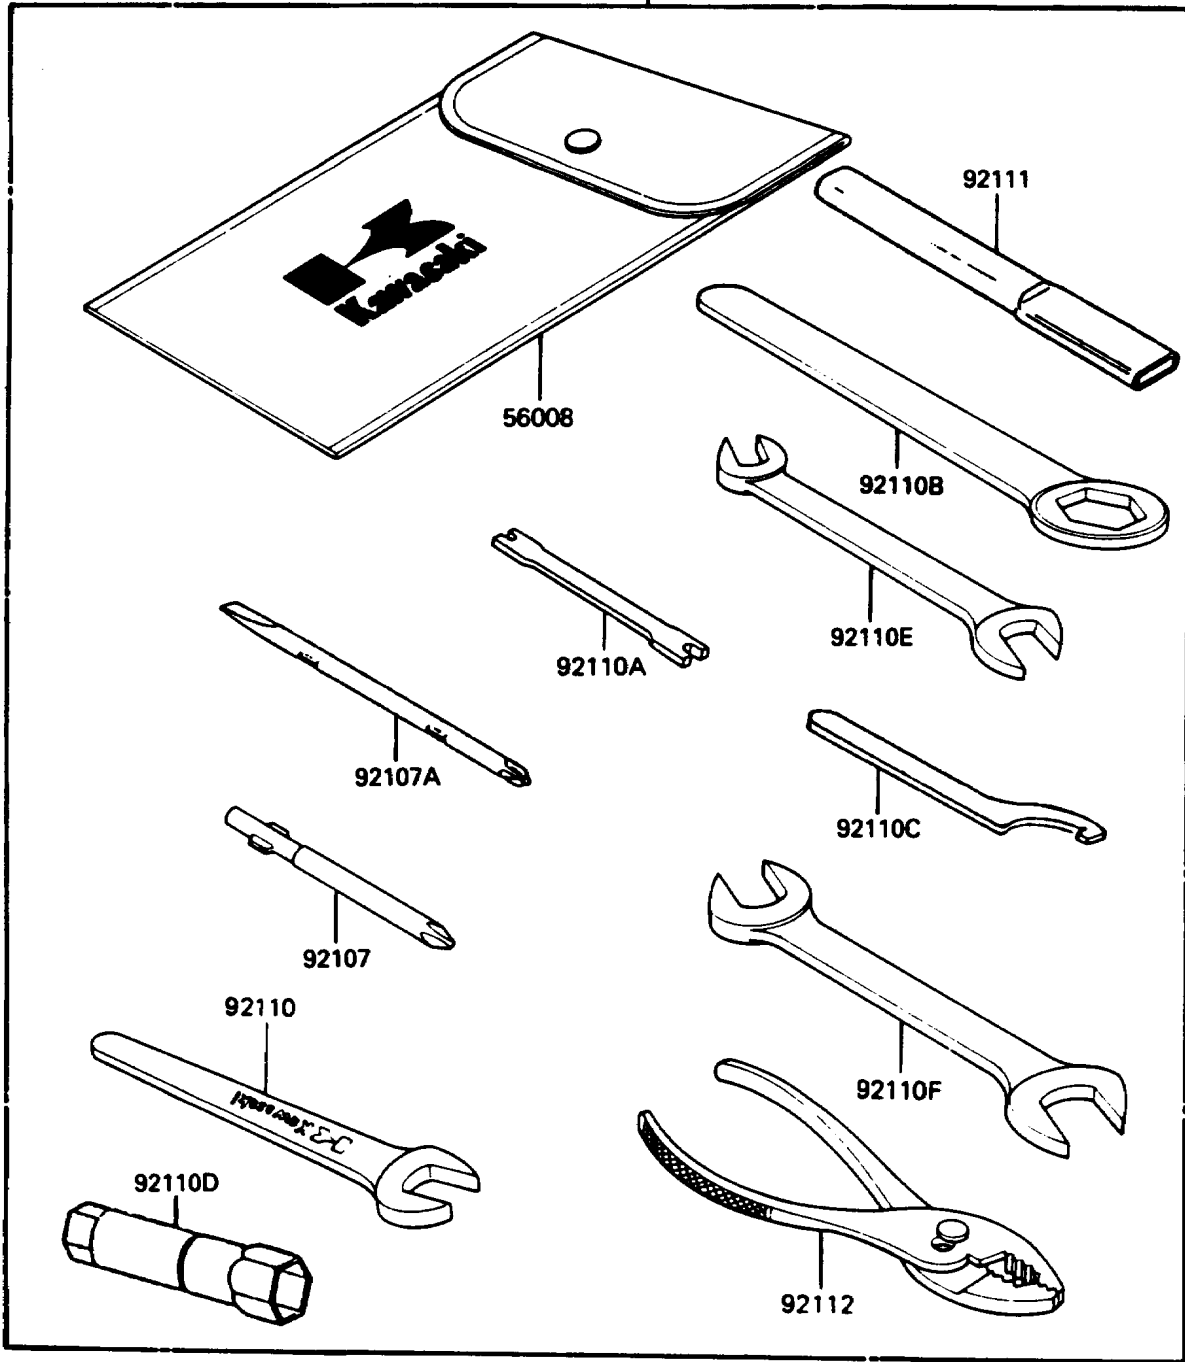

1989 KLR250 PARTS DIAGRAM

Owner's Tools

56007

F2810-0182

1989 KLR250 PARTS LIST

Owner's Tools

ITEM NAME	PART NUMBER	QUANTITY
TOOLKIT (Ref # 56007)	56007-1294	1
BAG,TOOL (Ref # 56008)	56008-1019	1
GASKET-LIQUID,TUBE,100G,SILVER (Ref # 92104)	92104-002	1
TOOL-DRIVER,#3PHILLIPS (Ref # 92107)	92107-005	1
TOOL-DRIVER,#2PHILLIPS (Ref # 92107A)	92107-1053	1
TOOL-WRENCH,OPEN END,19MM (Ref # 92110)	92110-1004	1
TOOL-WRENCH,SPOKE (Ref # 92110A)	92110-1016	1
TOOL-WRENCH,HOOK (Ref # 92110B)	92110-1107	2
TOOL-WRENCH,BOX,18MM (Ref # 92110C)	92110-1111	1
TOOL-WRENCH,BOX END,24MM (Ref # 92110D)	92110-1150	1
TOOL-WRENCH,OPEN END,10X12 (Ref # 92110E)	92110-1152	1
TOOL-WRENCH,OPEN END,14X17 (Ref # 92110F)	92110-1153	1
TOOL-BAR,BOX END WRENCH (Ref # 92111)	92111-1051	1
TOOL-PLIERS (Ref # 92112)	92112-003	1