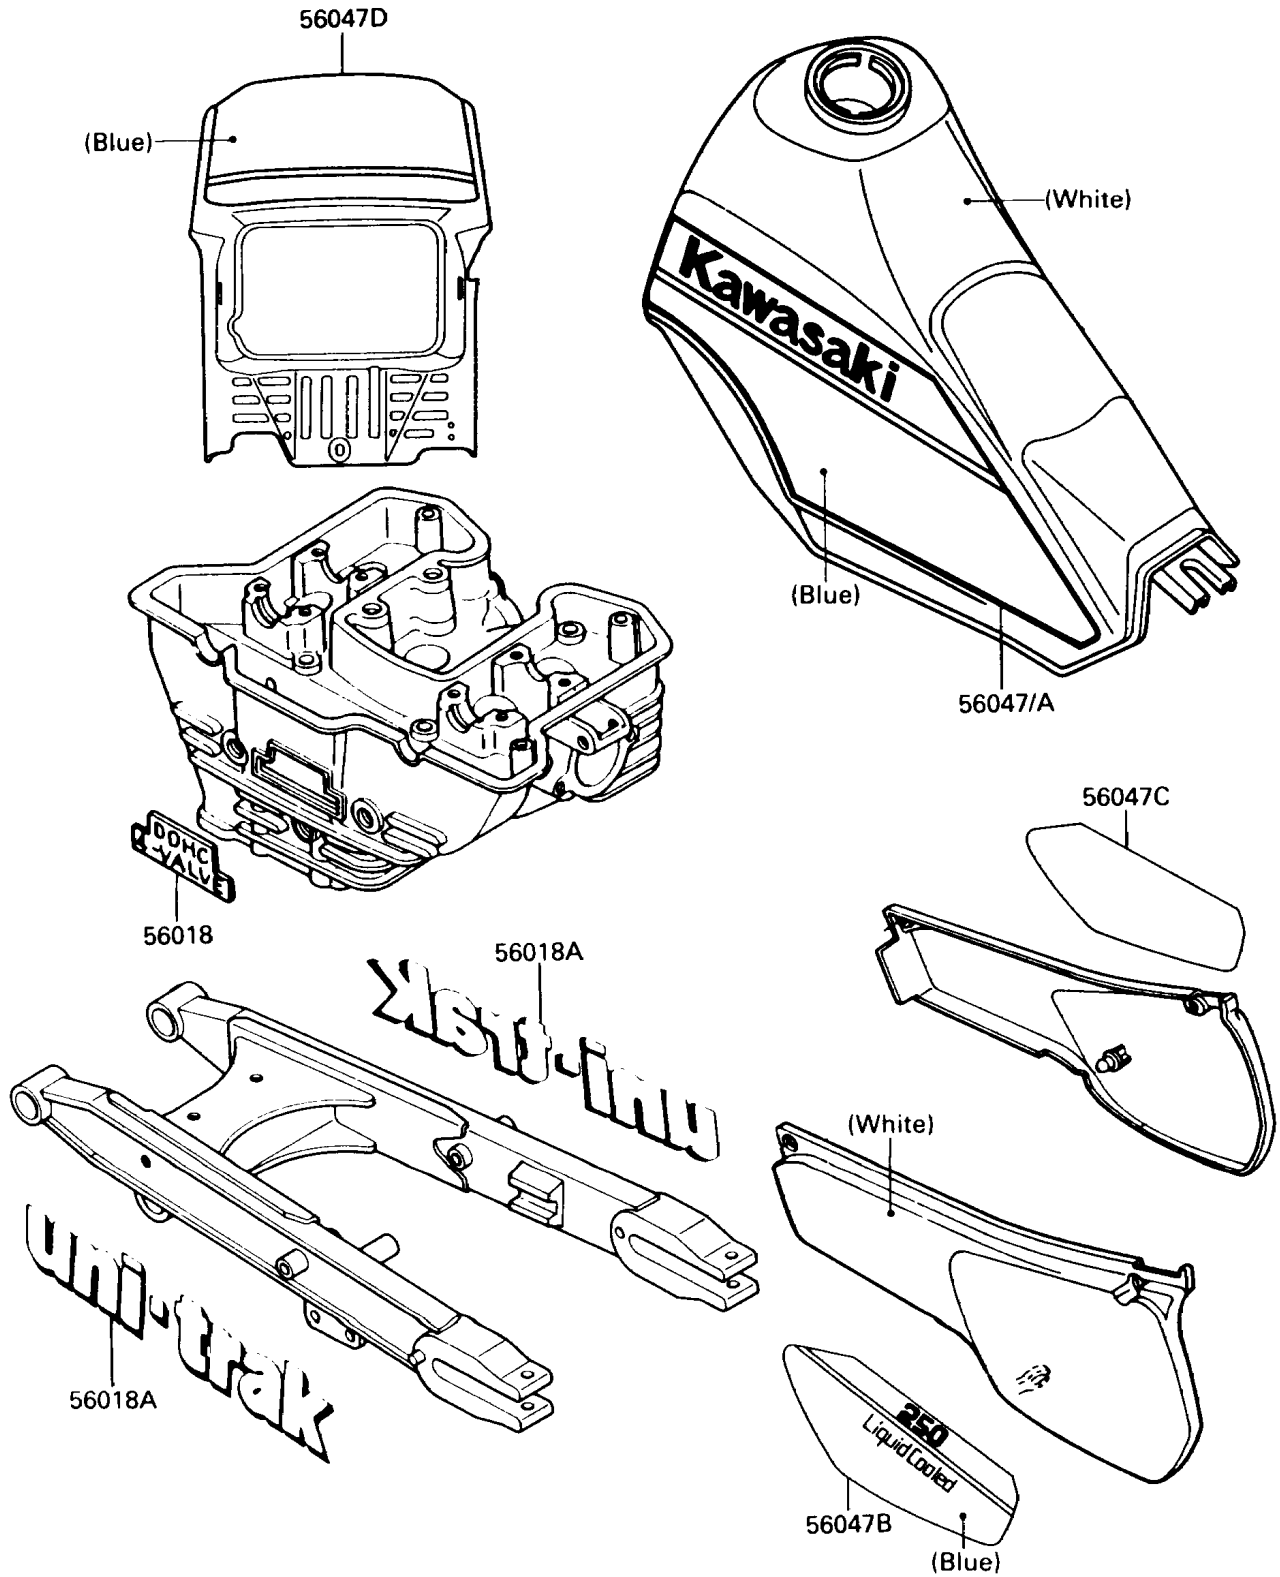

# 1988 KLR250 PARTS DIAGRAM

Decals

F2861-0021

# 1988 KLR250 PARTS LIST

## Decals

ITEM NAME	PART NUMBER	QUANTITY
MARK,CYLINDER HEAD (Ref # 56018)	56018-1483	1
MARK,SWING ARM,UNI-TRAK (Ref # 56018A)	56018-1902	2
PATTERN,FUEL TANK,LH (Ref # 56047)	56047-1834	1
PATTERN,FUEL TANK,RH (Ref # 56047A)	56047-1835	1
PATTERN,SIDE COVER,LH,FOR WHIT (Ref # 56047B)	56047-1836	1
PATTERN,SIDE COVER,RH,FOR WHIT (Ref # 56047C)	56047-1837	1
PATTERN,HEAD LAMP COVER (Ref # 56047D)	56047-1838	1