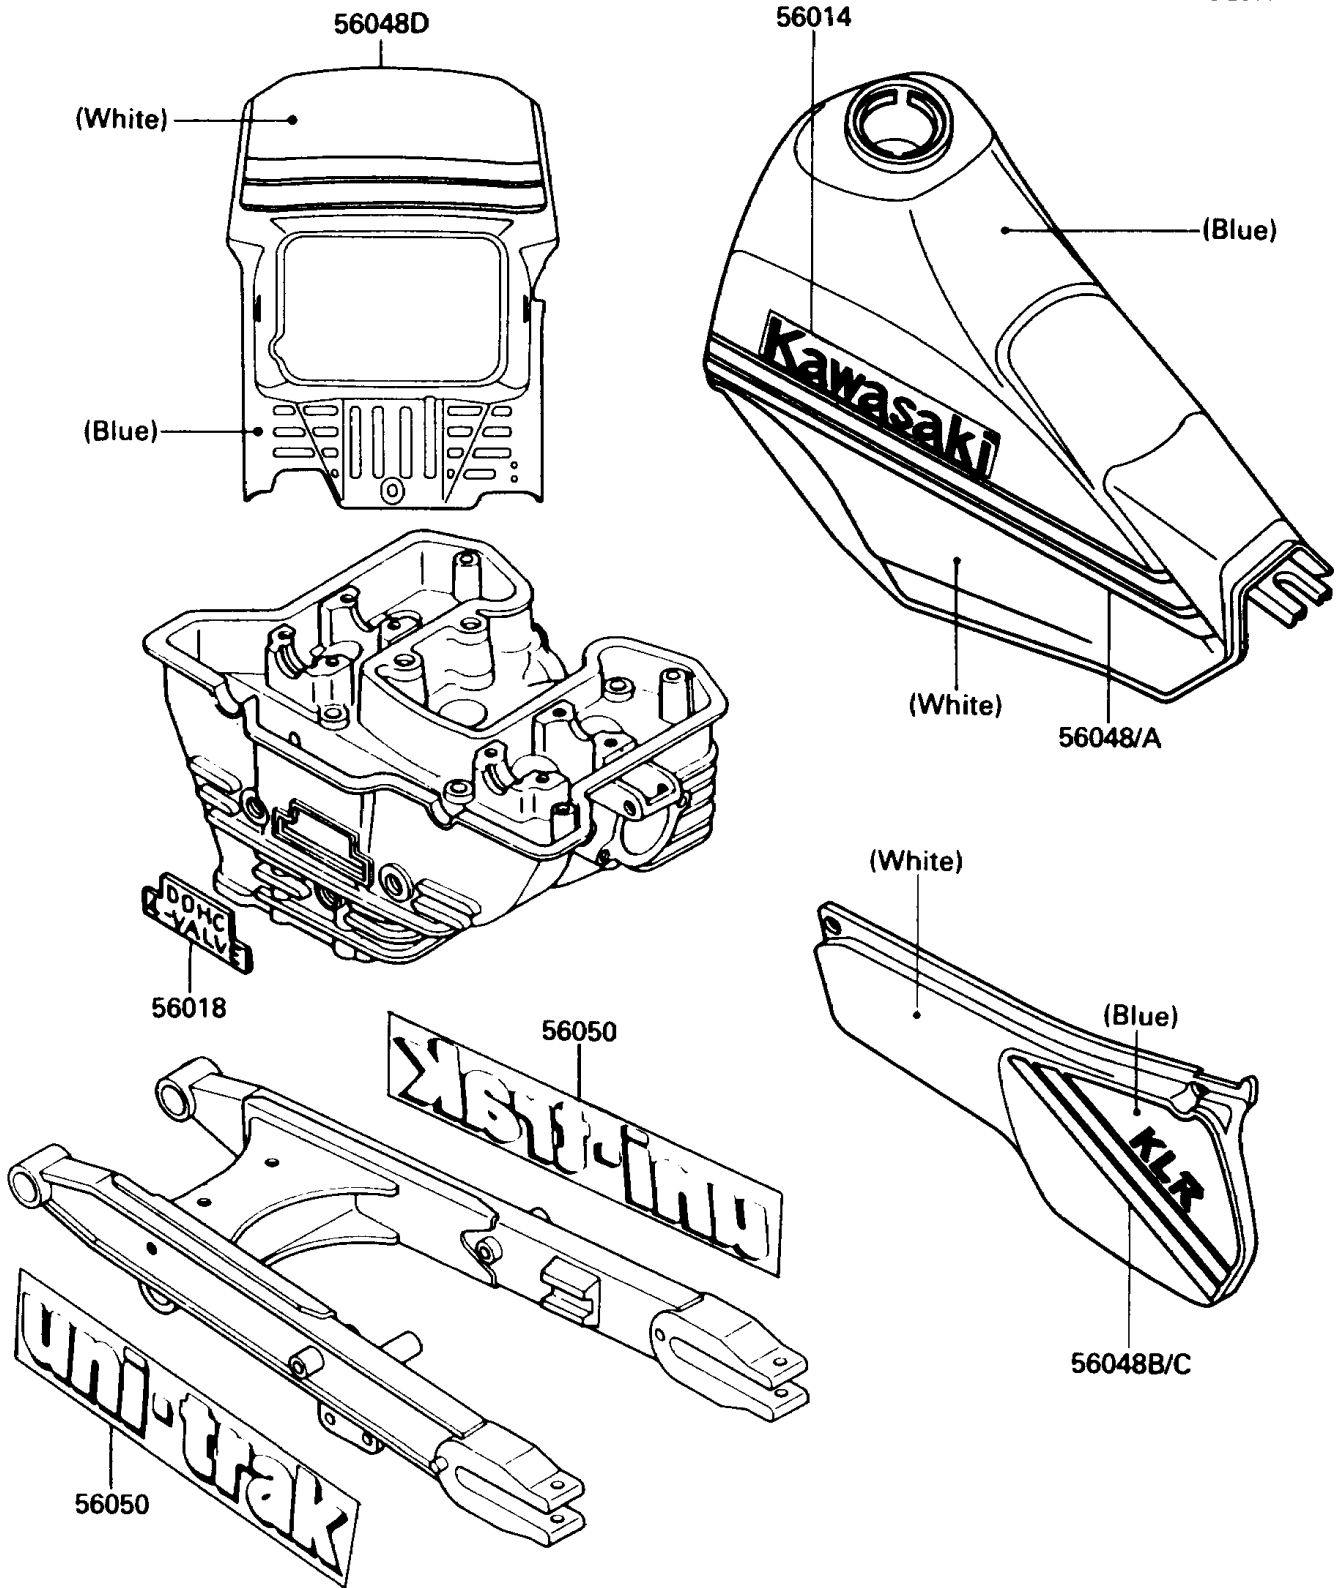

1989 KLR250 PARTS DIAGRAM

Decals

F2861-0033

1989 KLR250 PARTS LIST

Decals

ITEM NAME	PART NUMBER	QUANTITY
EMBLEM,FUEL TANK,KAWASAKI (Ref # 56014)	56014-1230	2
MARK,CYLINDER HEAD (Ref # 56018)	56018-1483	1
PATTERN,FUEL TANK,LH (Ref # 56048)	56048-1449	1
PATTERN,FUEL TANK,RH (Ref # 56048A)	56048-1450	1
PATTERN,SIDE COVER,LH (Ref # 56048B)	56048-1451	1
PATTERN,SIDE COVER,RH (Ref # 56048C)	56048-1452	1
PATTERN,HEAD LAMP COVER (Ref # 56048D)	56048-1453	1
MARK,SWING ARM,LH,GREEN&BLUE (Ref # 56050)	56050-1170	2