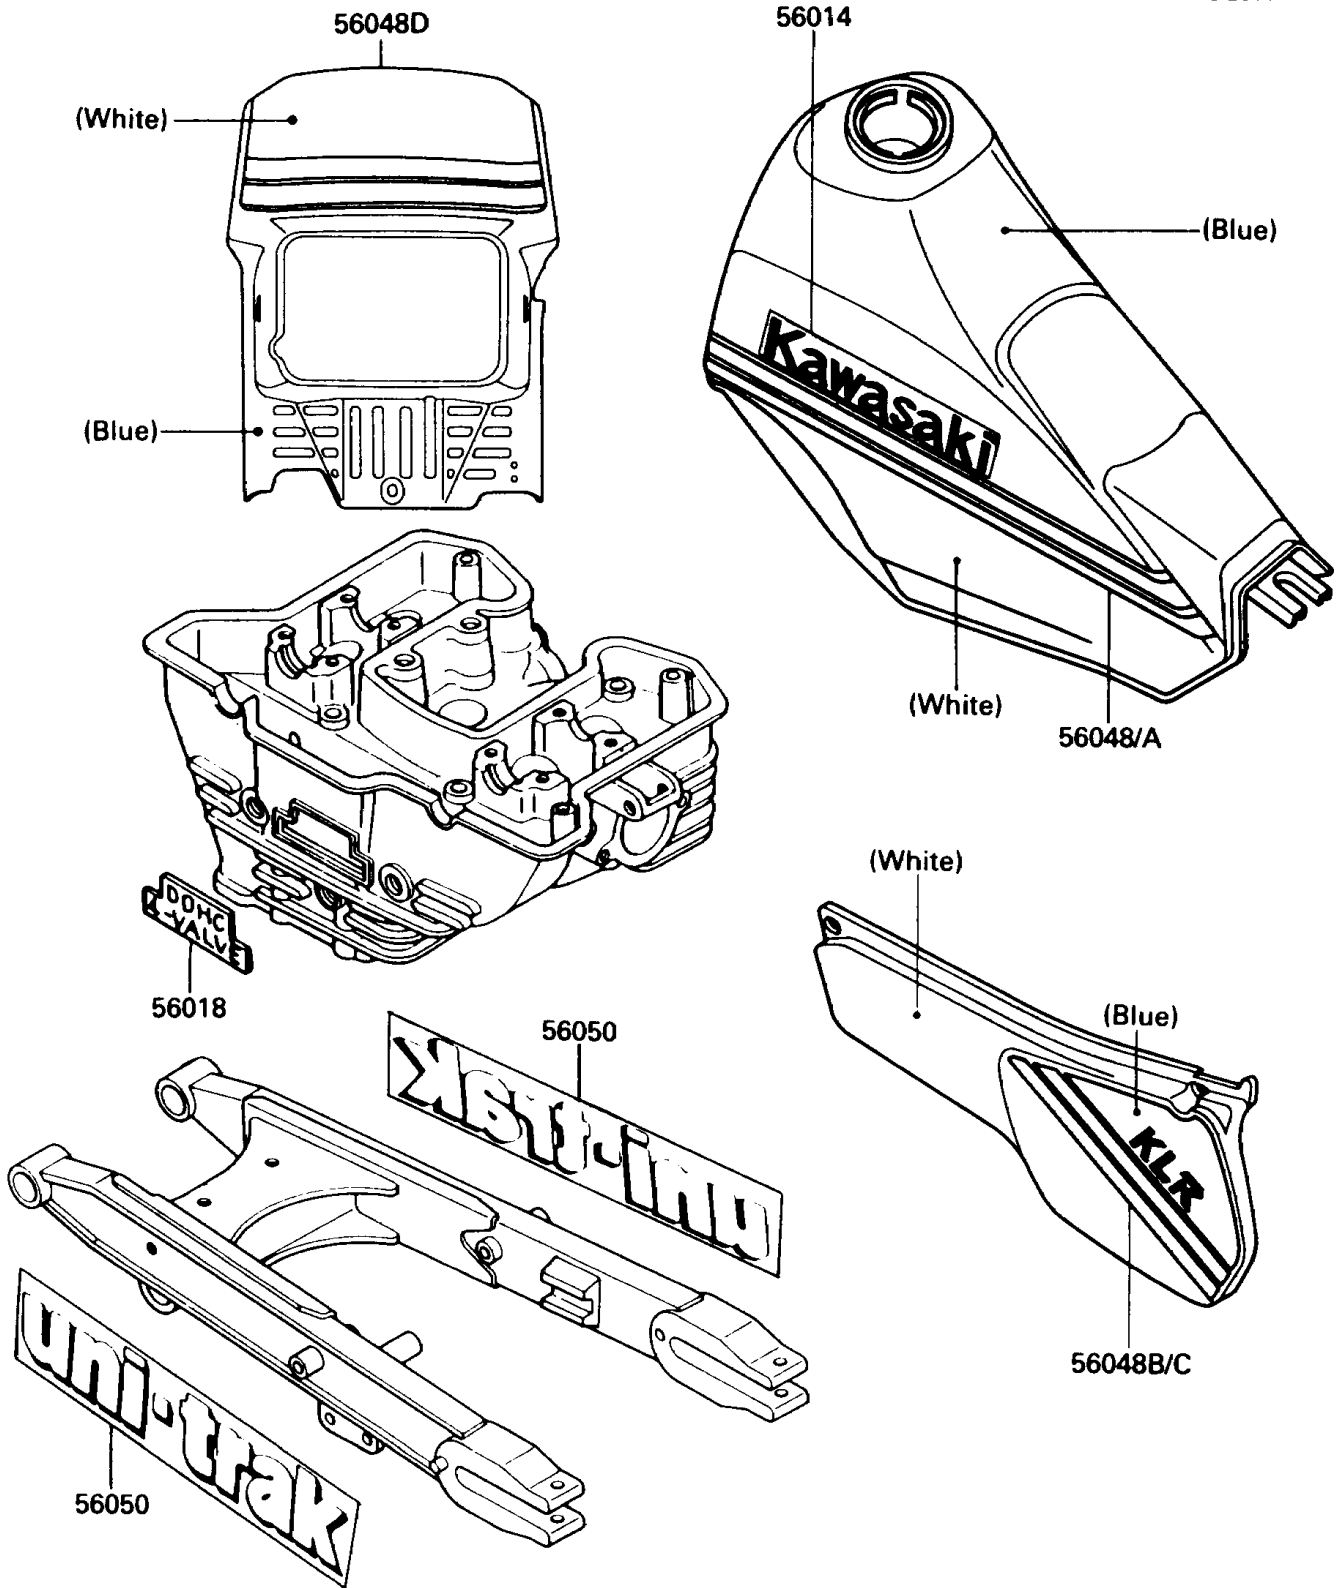

# 1989 KLR250 PARTS DIAGRAM

Decals

F2861-0033

# 1989 KLR250 PARTS LIST

## Decals

ITEM NAME	PART NUMBER	QUANTITY
EMBLEM,FUEL TANK,KAWASAKI (Ref # 56014)	56014-1230	2
MARK,CYLINDER HEAD (Ref # 56018)	56018-1483	1
PATTERN,FUEL TANK,LH (Ref # 56048)	56048-1449	1
PATTERN,FUEL TANK,RH (Ref # 56048A)	56048-1450	1
PATTERN,SIDE COVER,LH (Ref # 56048B)	56048-1451	1
PATTERN,SIDE COVER,RH (Ref # 56048C)	56048-1452	1
PATTERN,HEAD LAMP COVER (Ref # 56048D)	56048-1453	1
MARK,SWING ARM,LH,GREEN&BLUE (Ref # 56050)	56050-1170	2