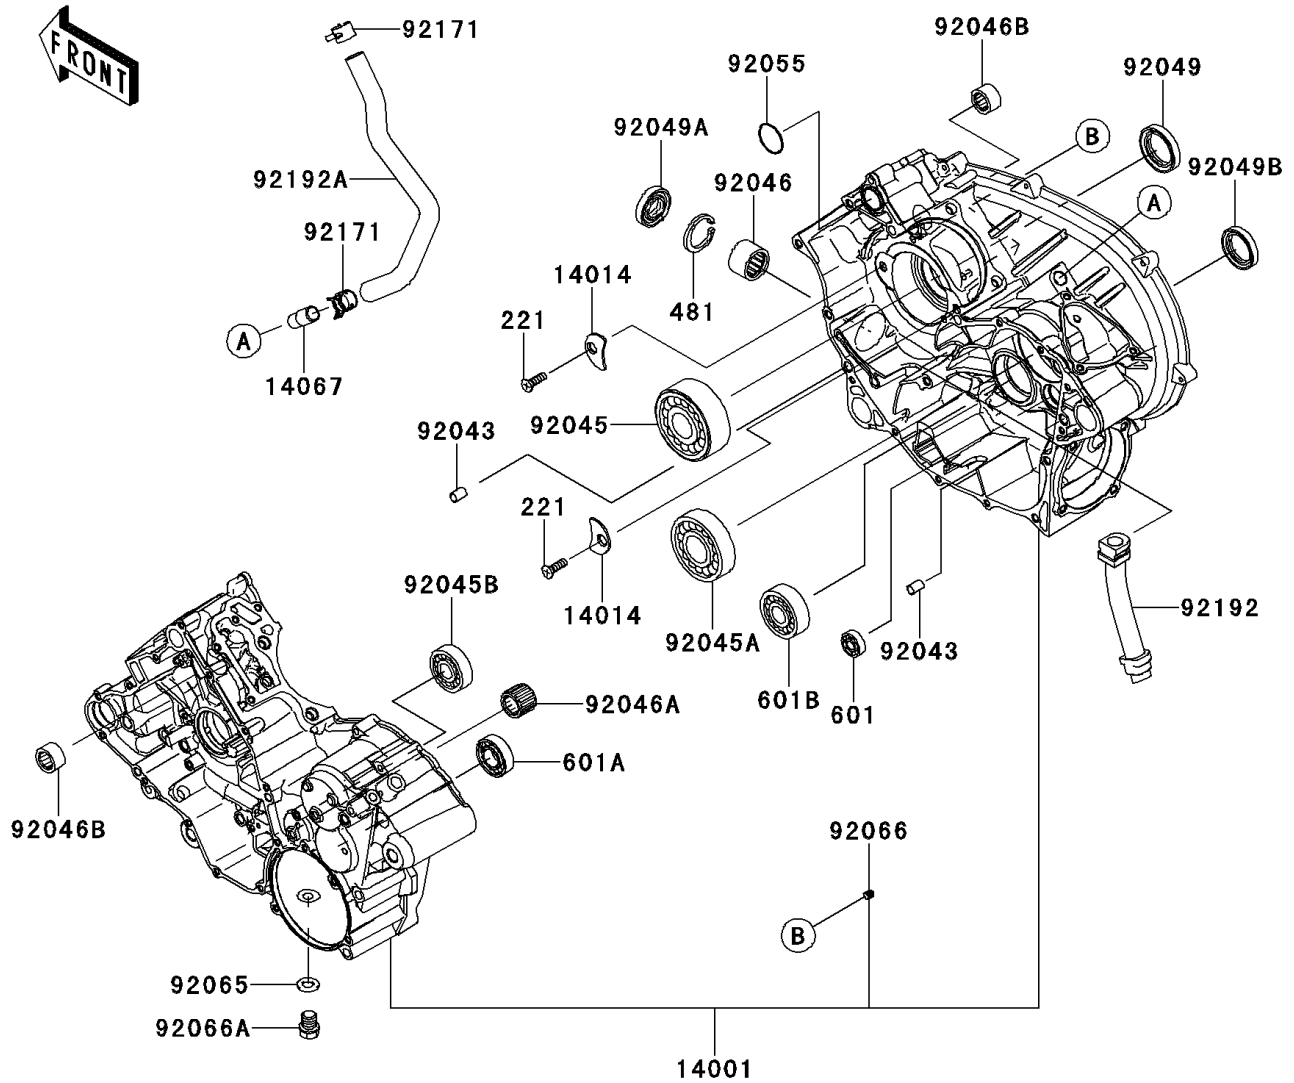

2013 TERYX® 750 FI 4x4 PARTS DIAGRAM

Crankcase

E1411

2013 TERYX® 750 FI 4x4 PARTS LIST

Crankcase

ITEM NAME	PART NUMBER	QUANTITY
BOLT-FLANGED-SMALL,6X40 (Ref # 132)	132BD0640	4
BOLT-FLANGED-SMALL,6X65 (Ref # 132A)	132BD0665	5
BOLT-FLANGED-SMALL,8X110 (Ref # 132B)	132BD08110	3
BOLT-FLANGED-SMALL,8X75 (Ref # 132C)	132BD0875	4
SCREW-CSK-CROS,6X16 (Ref # 221)	221AA0616	2
CIRCLIP-TYPE-C,37MM (Ref # 481)	481J3700	1
BEARING-BALL (Ref # 601)	601A6000	1
BEARING-BALL,#6004 (Ref # 601A)	601A6004	1
BEARING-BALL,#6304 (Ref # 601B)	601A6304	1
SET-CRANKCASE (Ref # 14001)	14001-0562	1
PLATE-POSITION (Ref # 14014)	14014-0006	2
FITTING,BREATHER (Ref # 14067)	14067-006	1
PIN,10X14 (Ref # 92043)	92043-1506	2
BEARING-BALL,5208X2-A-ECG45 (Ref # 92045)	92045-0012	1
BEARING-BALL,6303LUA (Ref # 92045A)	92045-0091	1
BEARING-BALL,6306SH2 (Ref # 92045B)	92045-1190	1
BEARING-NEEDLE (Ref # 92046)	92046-0022	1
BEARING-NEEDLE (Ref # 92046A)	92046-0039	1
BEARING-NEEDLE,TA202715ZE (Ref # 92046B)	92046-1118	2
SEAL-OIL,TC 35X50X8 (Ref # 92049)	92049-1452	1
SEAL-OIL,TCY 28X42X8 (Ref # 92049A)	92049-1570	1
SEAL-OIL,HTC 30X45X8 (Ref # 92049B)	92049-1575	1
RING-O,25.7X2.4 (Ref # 92055)	92055-1136	1
GASKET,12X22X2 (Ref # 92065)	92065-097	1
PLUG,OIL LINE,7.2X8 (Ref # 92066)	92066-1012	3
PLUG,OIL DRAIN,12X15 (Ref # 92066A)	92066-1174	1
BOLT,8X110 (Ref # 92151)	92151-1689	1
CLAMP (Ref # 92171)	92171-0329	2
TUBE,OIL RETURN (Ref # 92192)	92192-0970	1

2013 TERYX® 750 FI 4x4 PARTS LIST

Crankcase

ITEM NAME	PART NUMBER	QUANTITY
TUBE,BREATHER (Ref # 92192A)	92192-1003	1