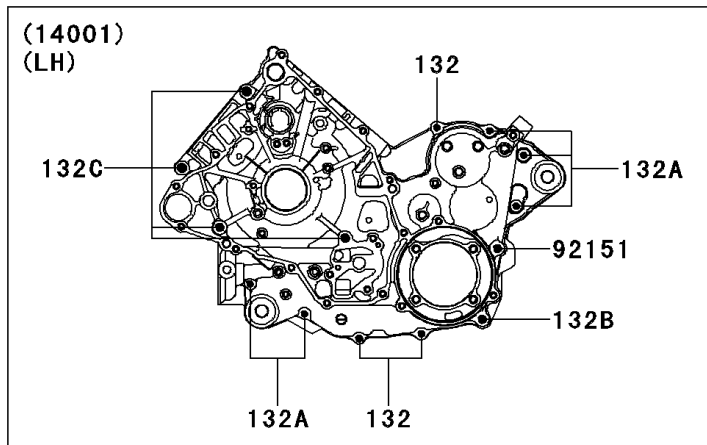

2013 TERYX® 750 FI 4x4 PARTS DIAGRAM

Crankcase

E1411

2013 TERYX® 750 FI 4x4 PARTS LIST

Crankcase

ITEM NAME	PART NUMBER	QUANTITY
BOLT-FLANGED-SMALL,6X40 (Ref # 132)	132BD0640	4
BOLT-FLANGED-SMALL,6X65 (Ref # 132A)	132BD0665	5
BOLT-FLANGED-SMALL,8X110 (Ref # 132B)	132BD08110	3
BOLT-FLANGED-SMALL,8X75 (Ref # 132C)	132BD0875	4
SCREW-CSK-CROS,6X16 (Ref # 221)	221AA0616	2
CIRCLIP-TYPE-C,37MM (Ref # 481)	481J3700	1
BEARING-BALL (Ref # 601)	601A6000	1
BEARING-BALL,#6004 (Ref # 601A)	601A6004	1
BEARING-BALL,#6304 (Ref # 601B)	601A6304	1
SET-CRANKCASE (Ref # 14001)	14001-0562	1
PLATE-POSITION (Ref # 14014)	14014-0006	2
FITTING,BREATHER (Ref # 14067)	14067-006	1
PIN,10X14 (Ref # 92043)	92043-1506	2
BEARING-BALL,5208X2-A-ECG45 (Ref # 92045)	92045-0012	1
BEARING-BALL,6303LUA (Ref # 92045A)	92045-0091	1
BEARING-BALL,6306SH2 (Ref # 92045B)	92045-1190	1
BEARING-NEEDLE (Ref # 92046)	92046-0022	1
BEARING-NEEDLE (Ref # 92046A)	92046-0039	1
BEARING-NEEDLE,TA202715ZE (Ref # 92046B)	92046-1118	2
SEAL-OIL,TC 35X50X8 (Ref # 92049)	92049-1452	1
SEAL-OIL,TCY 28X42X8 (Ref # 92049A)	92049-1570	1
SEAL-OIL,HTC 30X45X8 (Ref # 92049B)	92049-1575	1
RING-O,25.7X2.4 (Ref # 92055)	92055-1136	1
GASKET,12X22X2 (Ref # 92065)	92065-097	1
PLUG,OIL LINE,7.2X8 (Ref # 92066)	92066-1012	3
PLUG,OIL DRAIN,12X15 (Ref # 92066A)	92066-1174	1
BOLT,8X110 (Ref # 92151)	92151-1689	1
CLAMP (Ref # 92171)	92171-0329	2
TUBE,OIL RETURN (Ref # 92192)	92192-0970	1

2013 TERYX® 750 FI 4x4 PARTS LIST

Crankcase

ITEM NAME	PART NUMBER	QUANTITY
TUBE,BREATHER (Ref # 92192A)	92192-1003	1