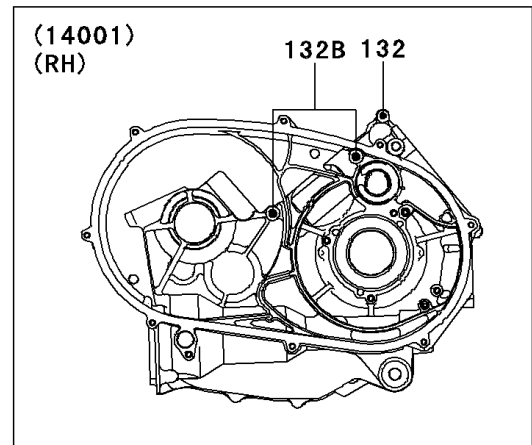

2013 TERYX® 750 FI 4x4 PARTS DIAGRAM

Crankcase

E1411

2013 TERYX® 750 FI 4x4 PARTS LIST

Crankcase

ITEM NAME	PART NUMBER	QUANTITY
BOLT-FLANGED-SMALL,6X40 (Ref # 132)	132BD0640	4
BOLT-FLANGED-SMALL,6X65 (Ref # 132A)	132BD0665	5
BOLT-FLANGED-SMALL,8X110 (Ref # 132B)	132BD08110	3
BOLT-FLANGED-SMALL,8X75 (Ref # 132C)	132BD0875	4
SCREW-CSK-CROS,6X16 (Ref # 221)	221AA0616	2
CIRCLIP-TYPE-C,37MM (Ref # 481)	481J3700	1
BEARING-BALL (Ref # 601)	601A6000	1
BEARING-BALL,#6004 (Ref # 601A)	601A6004	1
BEARING-BALL,#6304 (Ref # 601B)	601A6304	1
SET-CRANKCASE (Ref # 14001)	14001-0562	1
PLATE-POSITION (Ref # 14014)	14014-0006	2
FITTING,BREATHER (Ref # 14067)	14067-006	1
PIN,10X14 (Ref # 92043)	92043-1506	2
BEARING-BALL,5208X2-A-ECG45 (Ref # 92045)	92045-0012	1
BEARING-BALL,6303LUA (Ref # 92045A)	92045-0091	1
BEARING-BALL,6306SH2 (Ref # 92045B)	92045-1190	1
BEARING-NEEDLE (Ref # 92046)	92046-0022	1
BEARING-NEEDLE (Ref # 92046A)	92046-0039	1
BEARING-NEEDLE,TA202715ZE (Ref # 92046B)	92046-1118	2
SEAL-OIL,TC 35X50X8 (Ref # 92049)	92049-1452	1
SEAL-OIL,TCY 28X42X8 (Ref # 92049A)	92049-1570	1
SEAL-OIL,HTC 30X45X8 (Ref # 92049B)	92049-1575	1
RING-O,25.7X2.4 (Ref # 92055)	92055-1136	1
GASKET,12X22X2 (Ref # 92065)	92065-097	1
PLUG,OIL LINE,7.2X8 (Ref # 92066)	92066-1012	3
PLUG,OIL DRAIN,12X15 (Ref # 92066A)	92066-1174	1
BOLT,8X110 (Ref # 92151)	92151-1689	1
CLAMP (Ref # 92171)	92171-0329	2
TUBE,OIL RETURN (Ref # 92192)	92192-0970	1

2013 TERYX® 750 FI 4x4 PARTS LIST

Crankcase

ITEM NAME	PART NUMBER	QUANTITY
TUBE,BREATHER (Ref # 92192A)	92192-1003	1