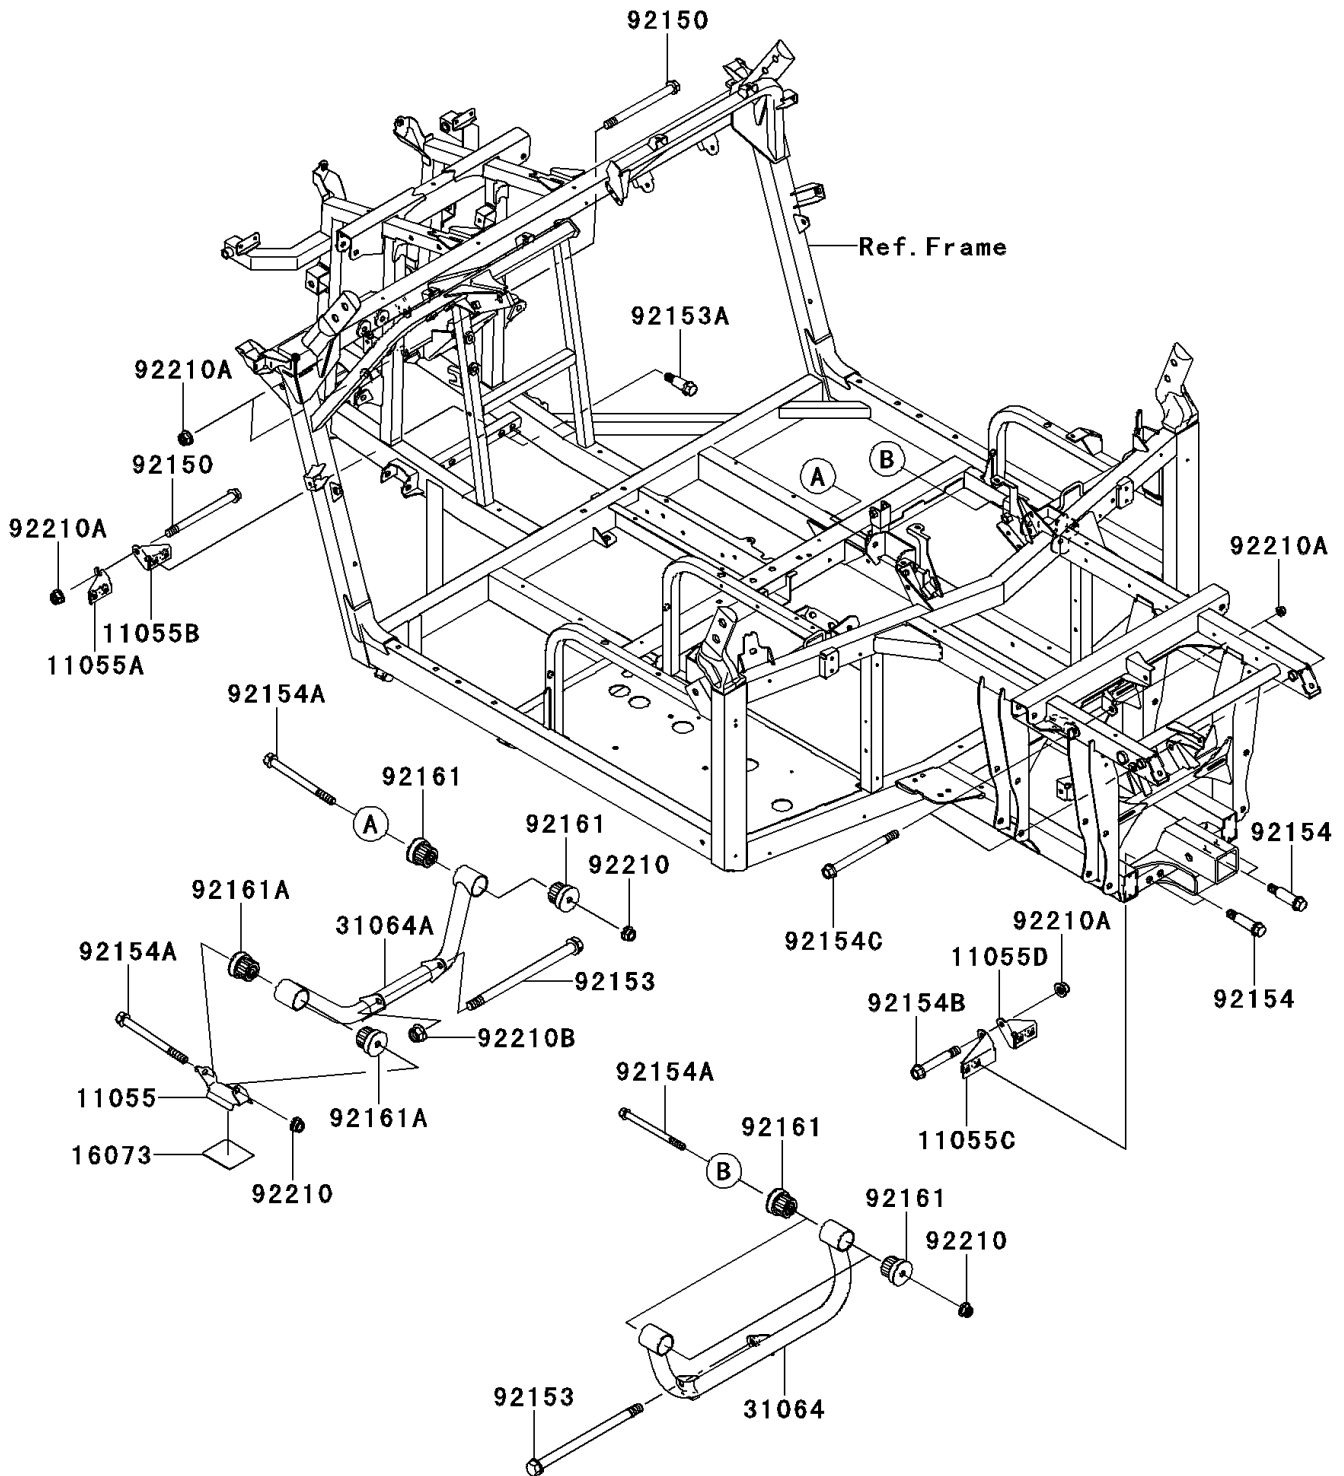

2013 TERYX® 750 FI 4x4 PARTS DIAGRAM

Engine Mount

F2122

2013 TERYX® 750 FI 4x4 PARTS LIST

Engine Mount

ITEM NAME	PART NUMBER	QUANTITY
BRACKET (Ref # 11055)	11055-1127	1
BRACKET,FRONT DIFF,LH (Ref # 11055A)	11055-1306	1
BRACKET,FRONT DIFF,RH (Ref # 11055B)	11055-1307	1
BRACKET,REAR DIFF,LH (Ref # 11055C)	11055-1308	1
BRACKET,REAR DIFF,RH (Ref # 11055D)	11055-1309	1
INSULATOR (Ref # 16073)	16073-0061	1
PIPE-COMP,RR (Ref # 31064)	31064-0158	1
PIPE-COMP,FR (Ref # 31064A)	31064-0159	1
BOLT,FLANGED,10X120 (Ref # 92150)	92150-1642	3
BOLT,FLANGED,12X190 (Ref # 92153)	92153-1272	2
BOLT,FLANGED,10X38 (Ref # 92153A)	92153-1742	4
BOLT,FLANGED,10X51.1 (Ref # 92154)	92154-0195	4
BOLT,FLANGED,10X105 (Ref # 92154A)	92154-0227	4
BOLT,FLANGED,10X70 (Ref # 92154B)	92154-0894	1
BOLT,FLANGED,10X120 (Ref # 92154C)	92154-0895	2
DAMPER (Ref # 92161)	92161-0423	6
DAMPER (Ref # 92161A)	92161-0571	2
NUT,LOCK,FLANGED,10MM (Ref # 92210)	92210-0276	4
NUT,LOCK,FLANGED,10MM (Ref # 92210A)	92210-1080	6
NUT,LOCK,FLANGED,12MM (Ref # 92210B)	92210-1150	1