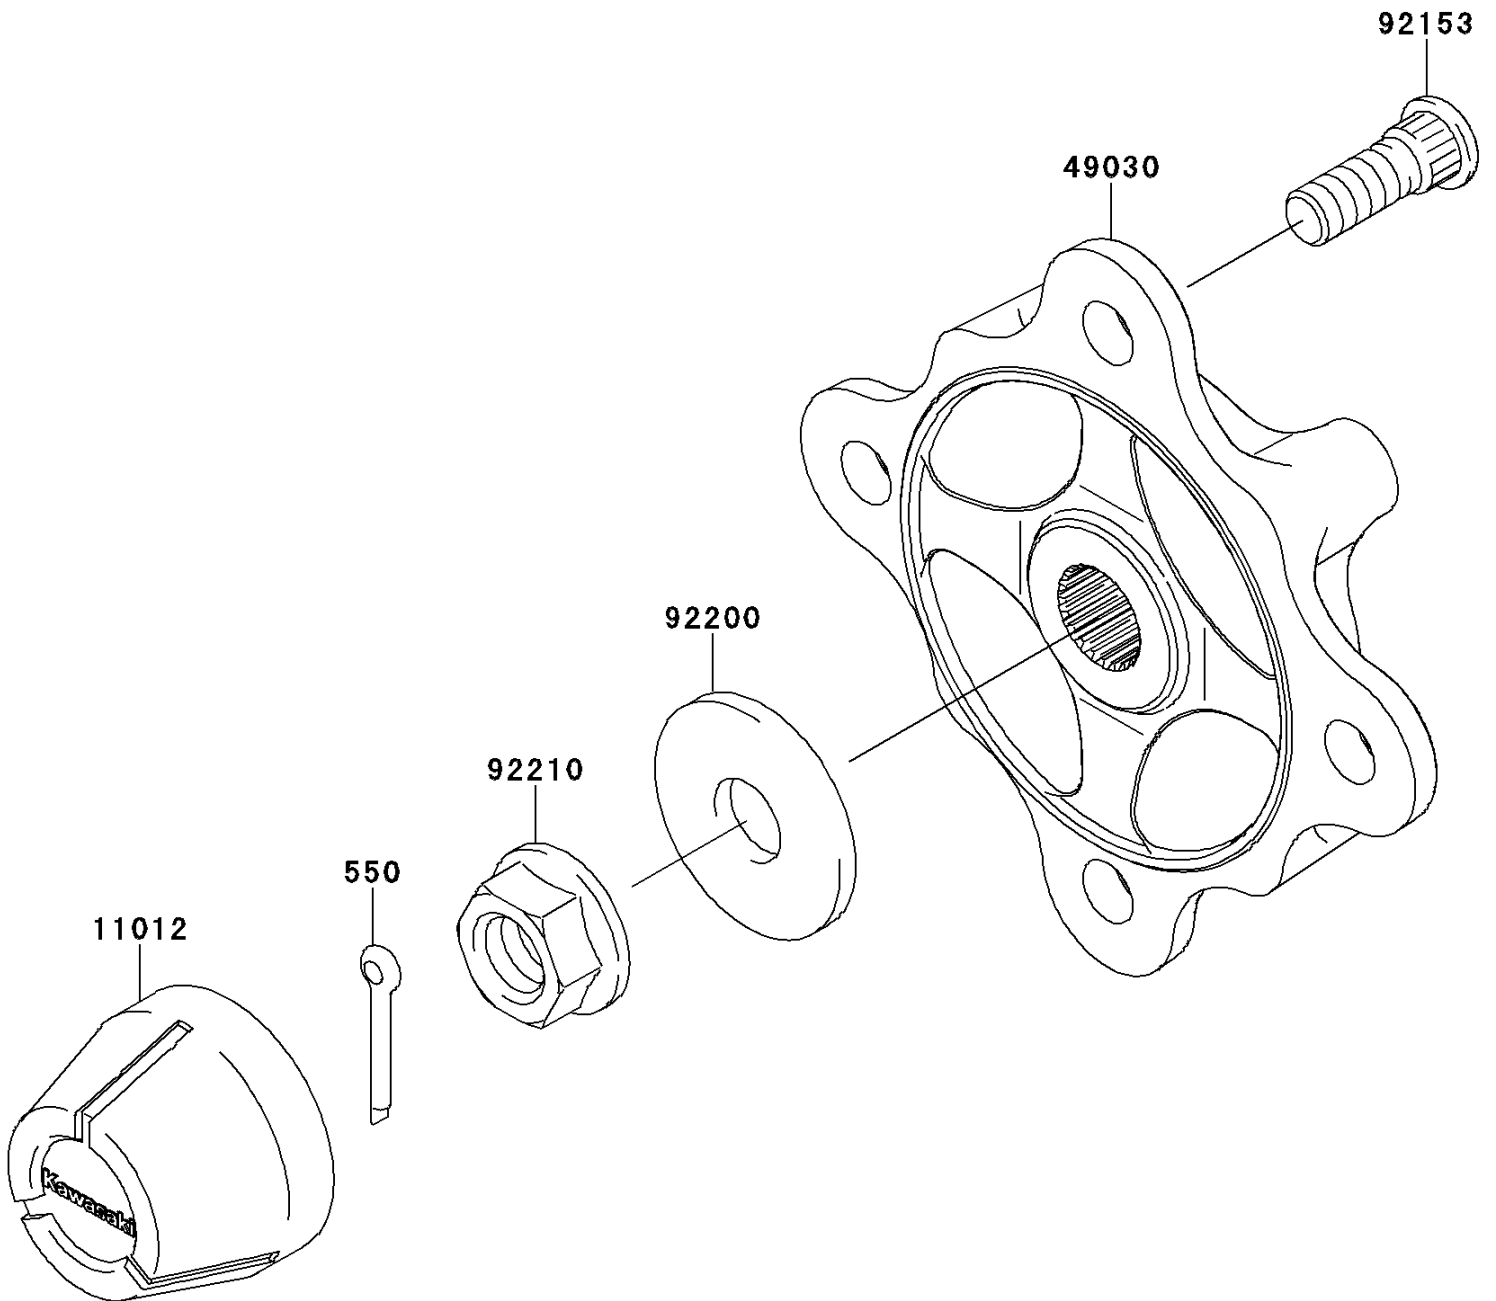

2013 TERYX® 750 FI 4x4 PARTS DIAGRAM

Front Hubs/Brakes

F2230

2013 TERYX® 750 FI 4x4 PARTS LIST

Front Hubs/Brakes

ITEM NAME	PART NUMBER	QUANTITY
PIN-COTTER,4.0X30 (Ref # 550)	550AA4030	2
CAP,WHEEL (Ref # 11012)	11012-1969	2
HUB,FR (Ref # 49030)	49030-0041	2
BOLT,12MM (Ref # 92153)	92153-1915	8
WASHER,18.5X52X4.5 (Ref # 92200)	92200-0425	2
NUT,FLANGED,18MM (Ref # 92210)	92210-0132	2