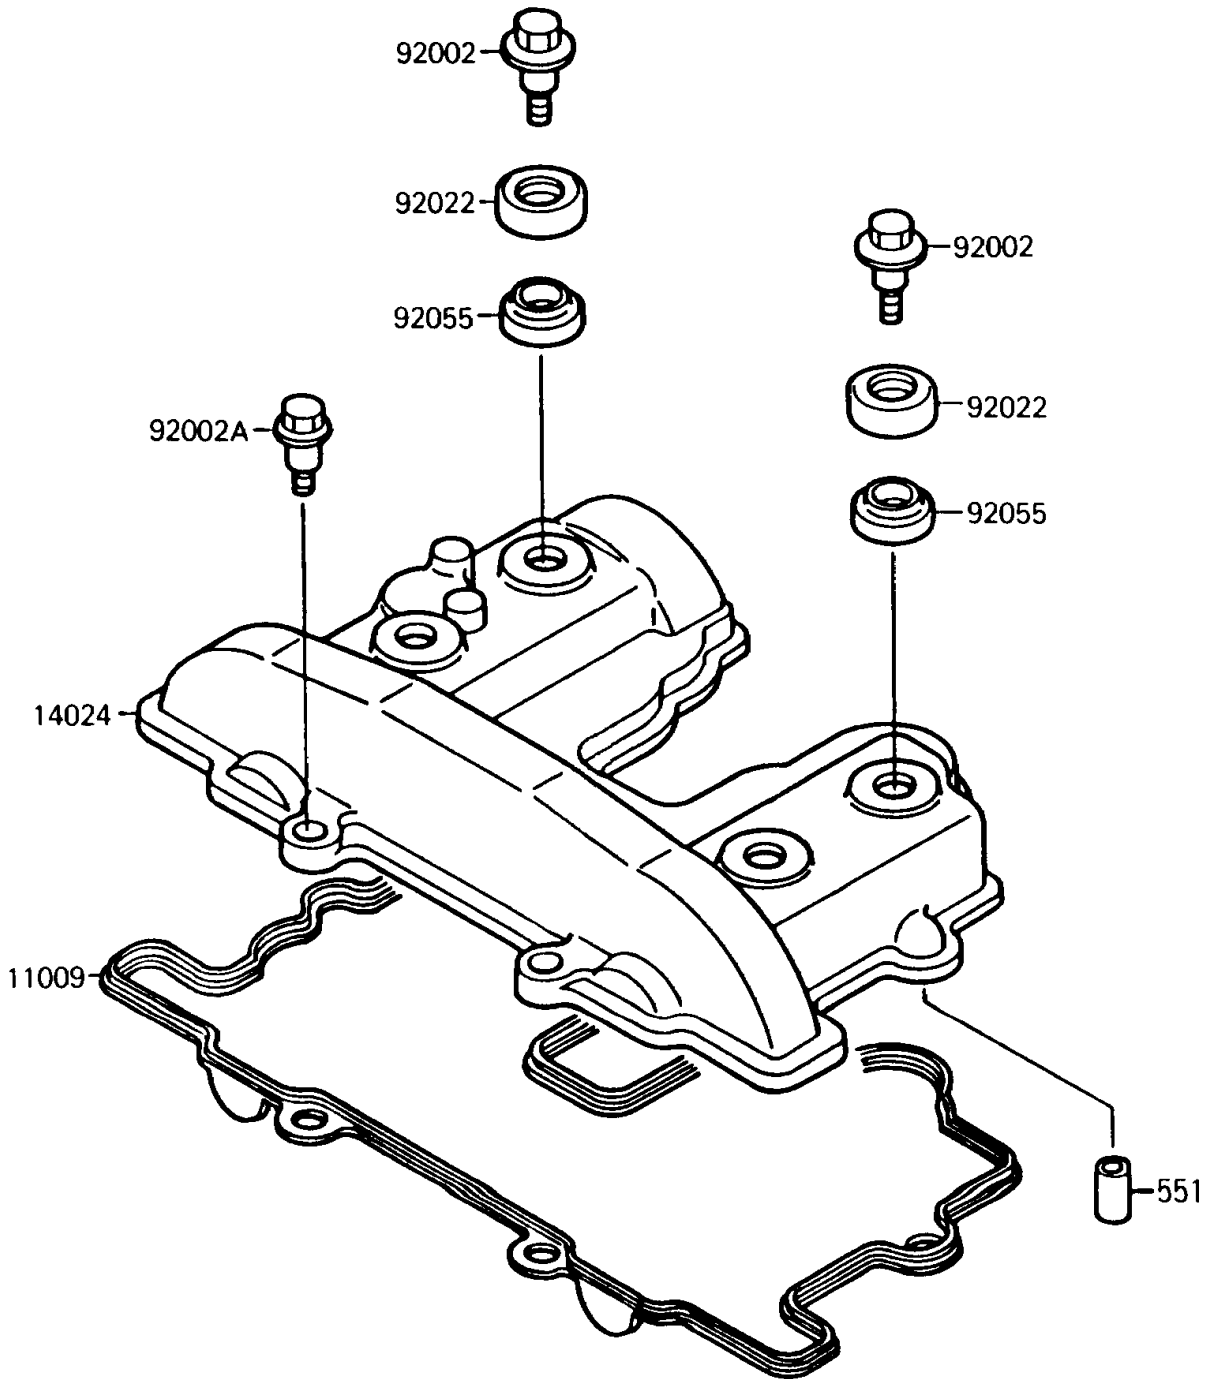

1990 KLR250 PARTS DIAGRAM

Cylinder Head Cover

E1112

1990 KLR250 PARTS LIST

Cylinder Head Cover

ITEM NAME	PART NUMBER	QUANTITY
GASKET,HEAD COVER (Ref # 11009)	11009-1607	1
COVER,CYLINDER HEAD (Ref # 14024)	14024-1218	1
BOLT,L=20.5 (Ref # 92002)	92002-1327	4
BOLT,L=21 (Ref # 92002A)	92002-1382	2
WASHER,HEAD COVER BOLT (Ref # 92022)	92022-1487	4
RING-O,HEAD COVER BOLT (Ref # 92055)	92055-1225	4
PIN-DOWEL (Ref # 551)	551A1016	2